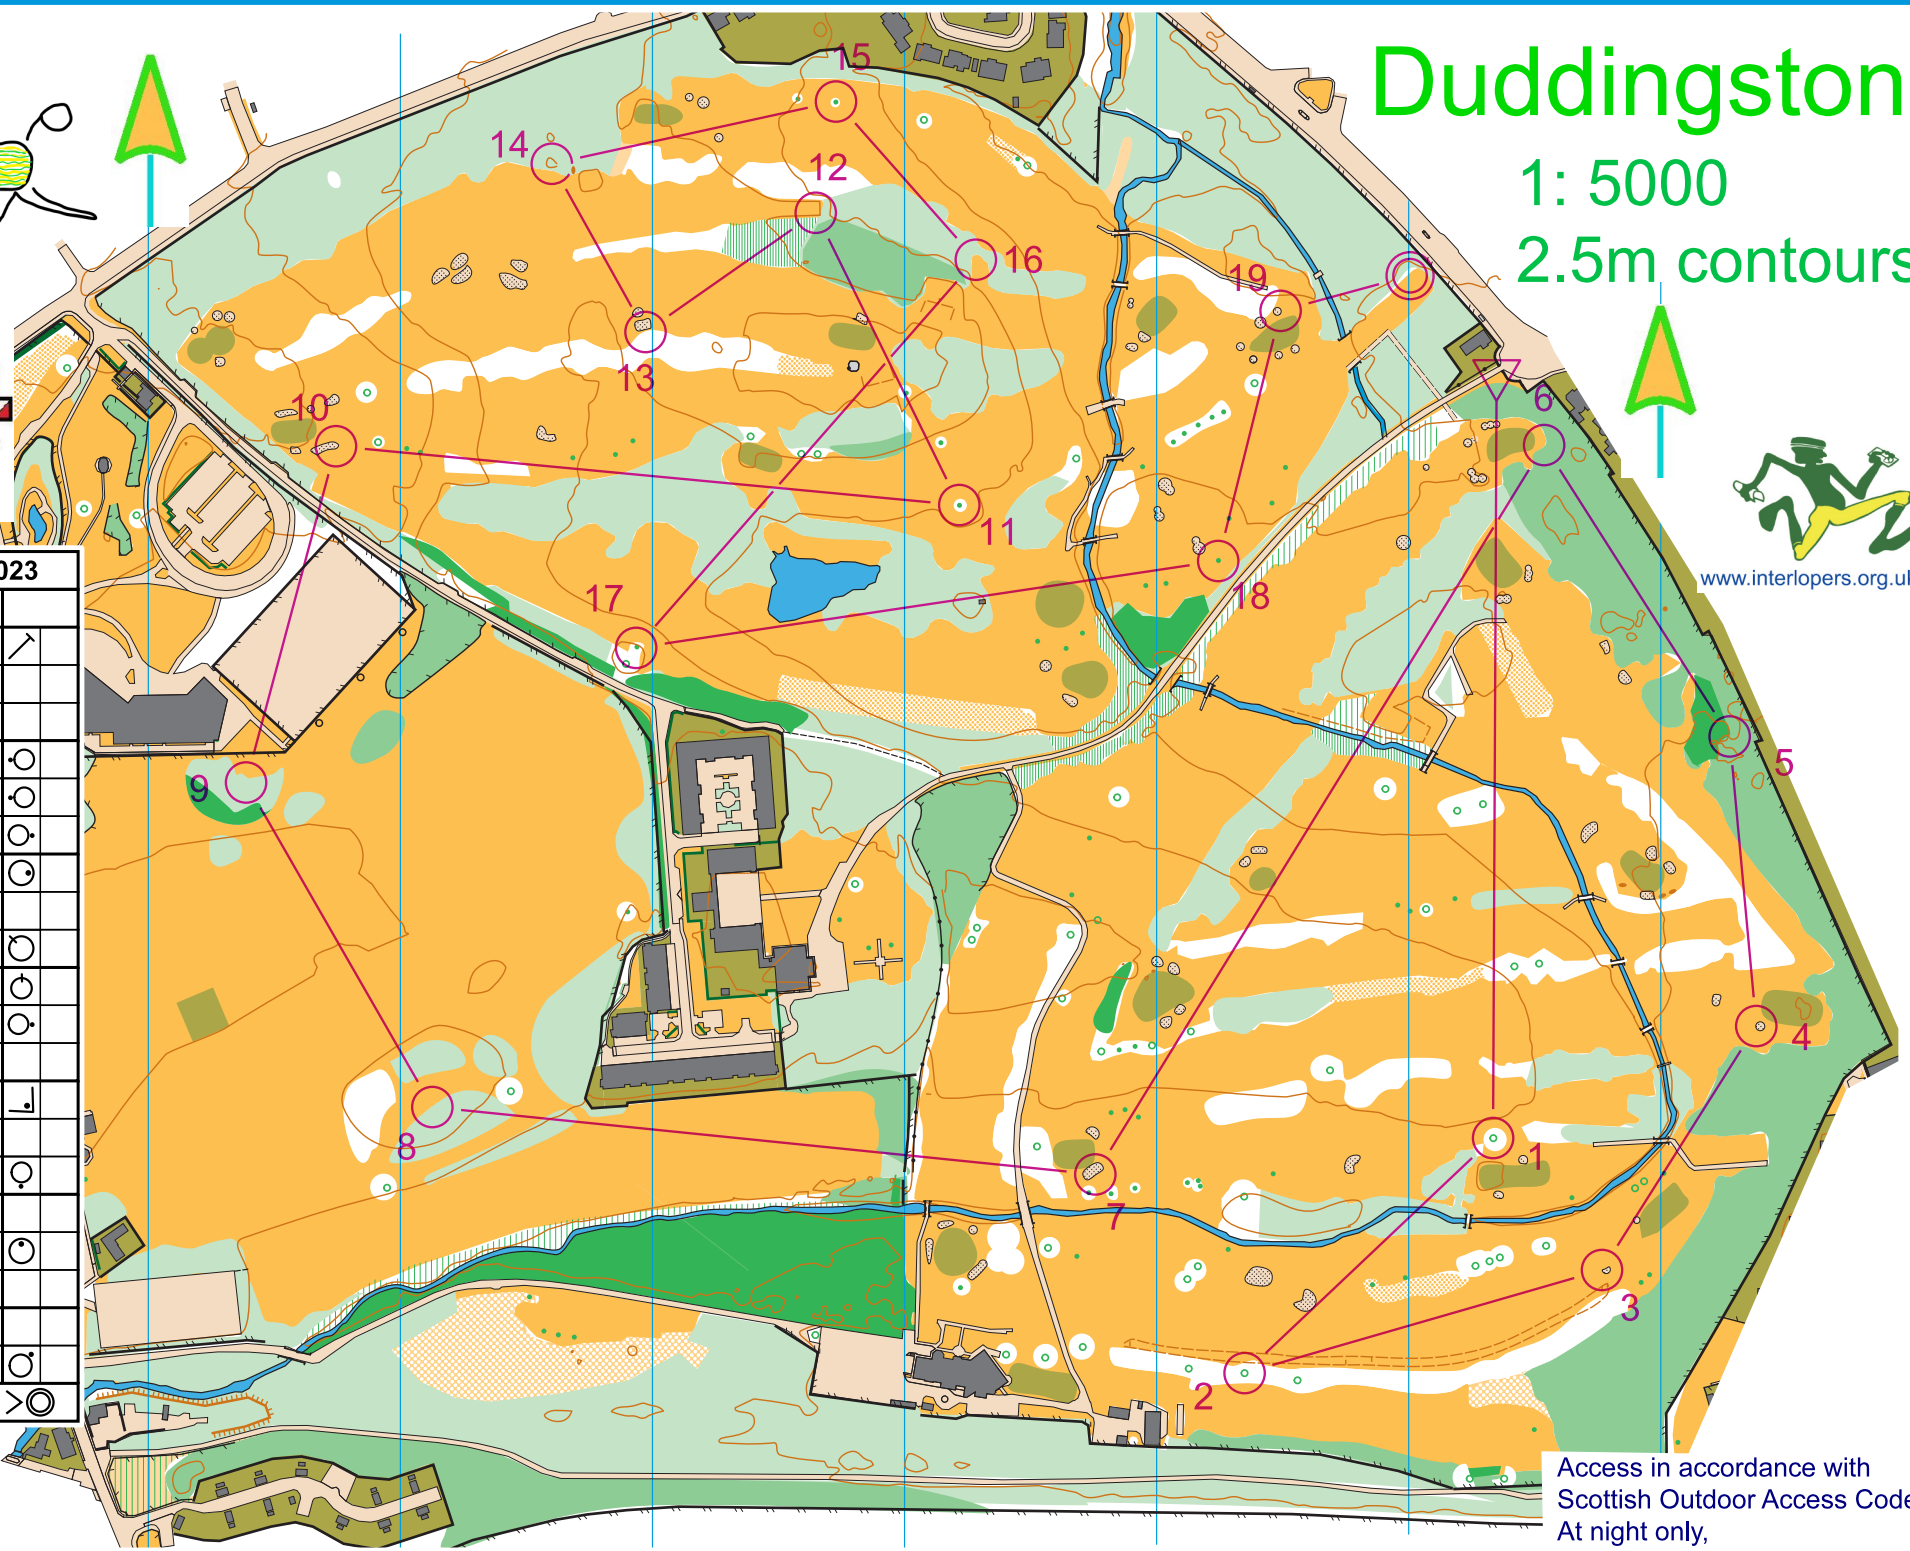

Duddingston

1: 5000
2.5m contours

www.interlopers.org.uk

Duddingston2023			
	long	4.8 km	
▷		↙	↘
1	31	↕	
2	37	↕	
3	36	⊖ ⊙	⊙
4	32	⊖ ⊙	⊙
5	33	⊖ ⊙	⊙
6	34	◇	⊙
7	35	⊖	
8	39	⊖	⊙
9	38	⊖	⊙
10	44	⊖ ⊙	⊙
11	47	↕	
12	42	◇	↙
13	50	↘ ⊖ ⊙	
14	45	⊖	⊙
15	51	↕	
16	46	◇	⊙
17	43	↗ ↕	
18	48	↕	
19	49	⊖	⊙

⊙ < 80 m > ⊙

www.condes.net 10.3.7 Masterplan Adventure

Access in accordance with Scottish Outdoor Access Code
At night only,