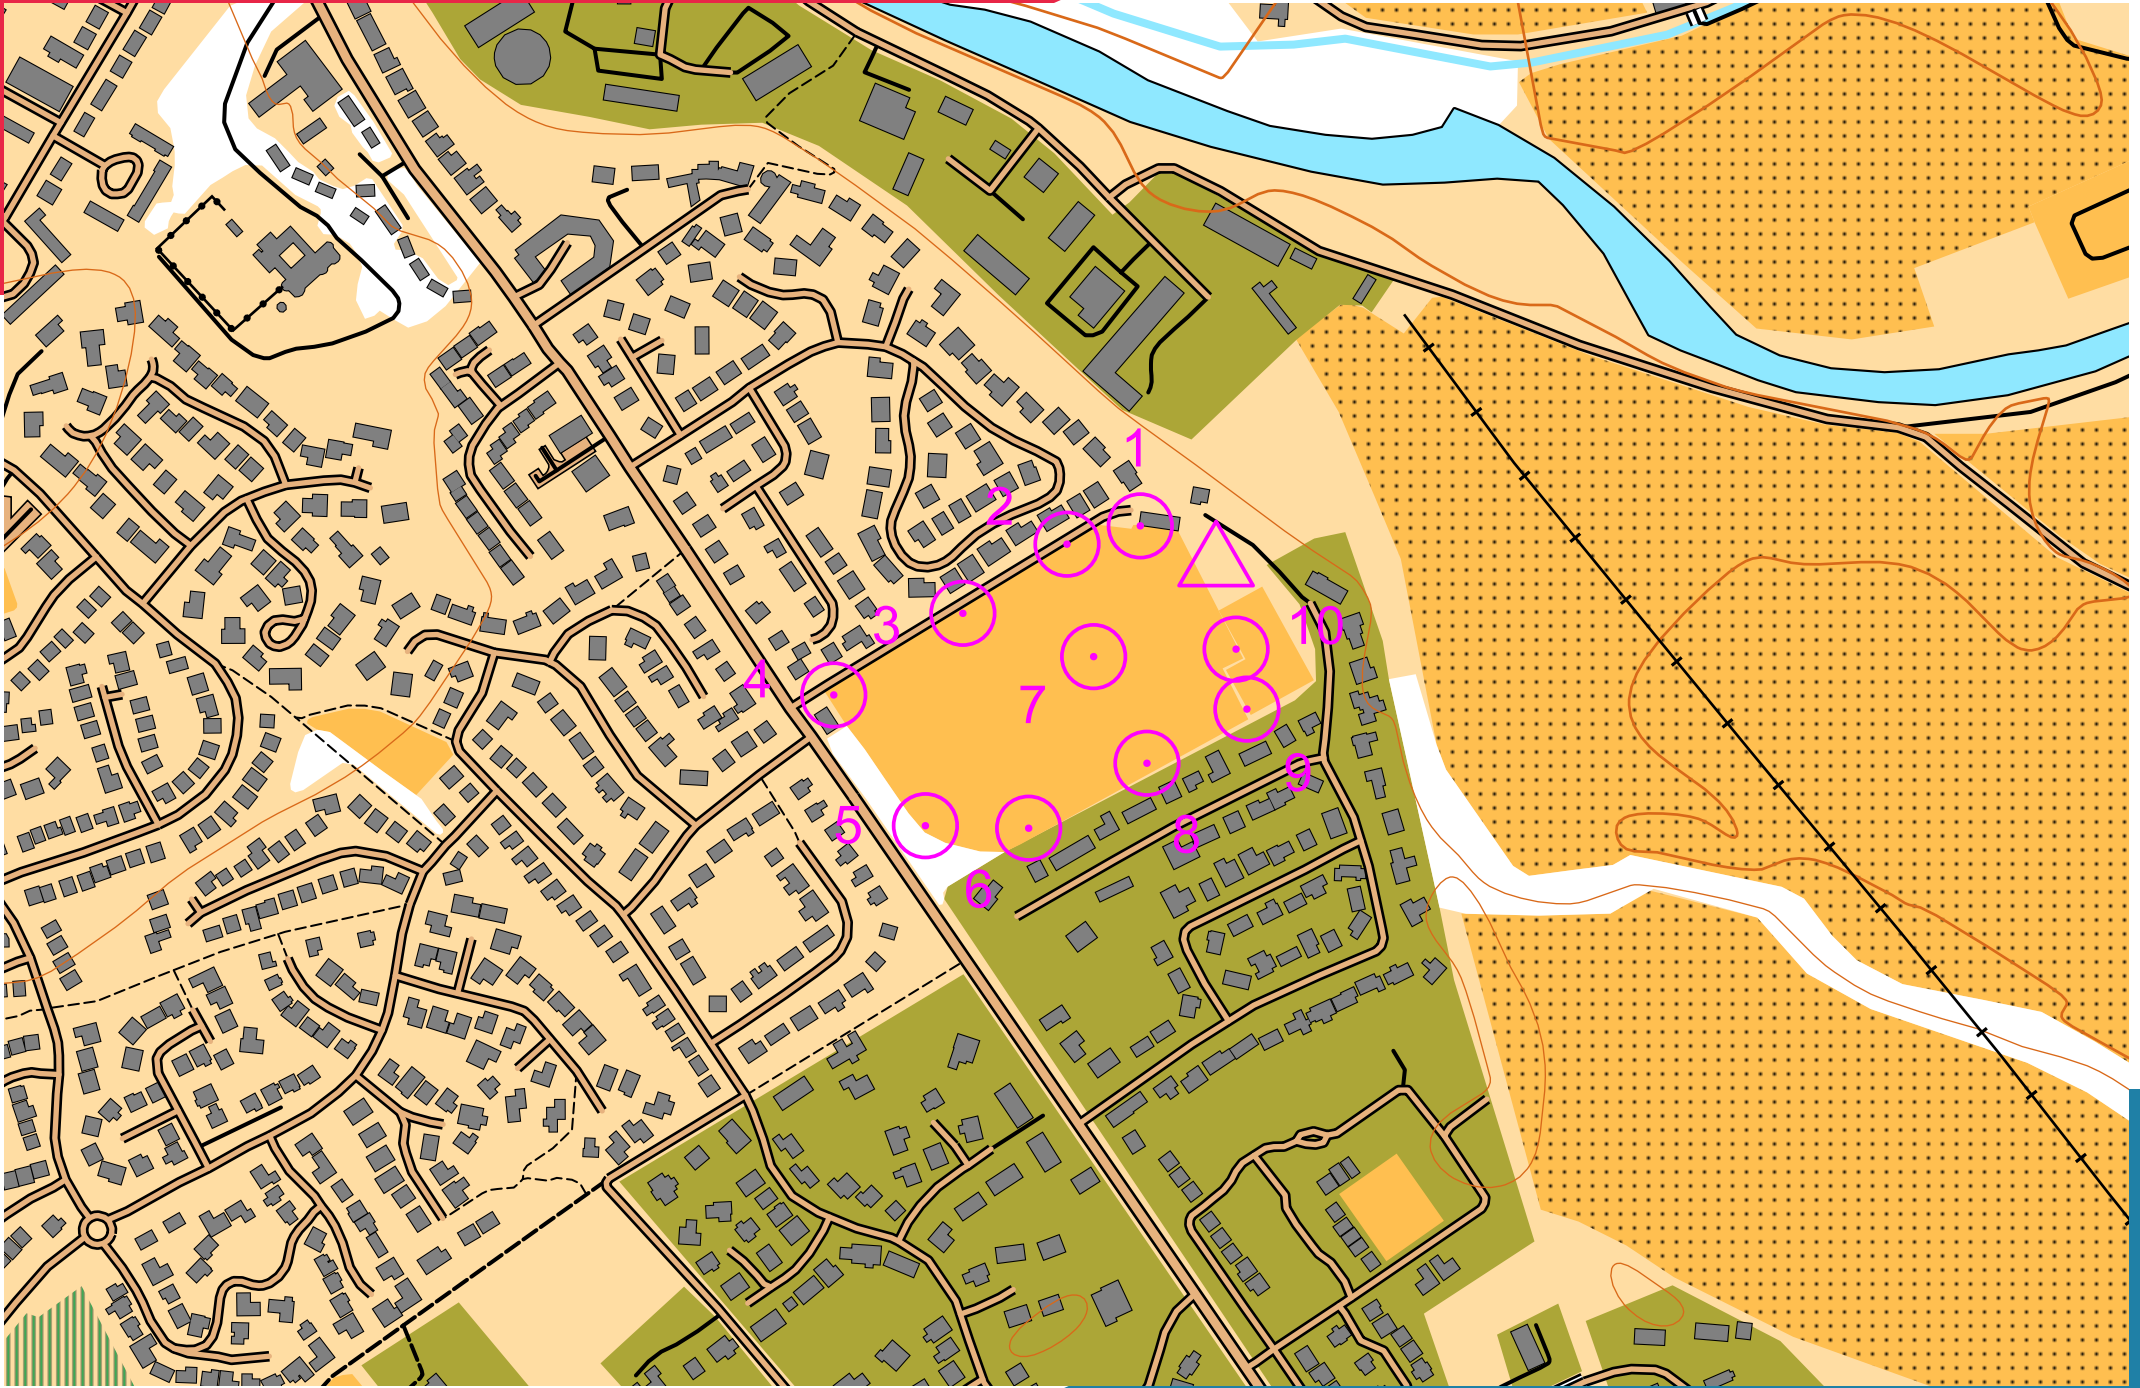

JJ COUPAR COURSE

scale 1:5000, contours 10m
200m

Map data (c) OpenStreetMap, available under the Open Database Licence.
Contains OS data (c) Crown copyright & database right OS 2013-2017.
OOM created by Oliver O'Brien. Make your own: <http://oomap.co.uk/>