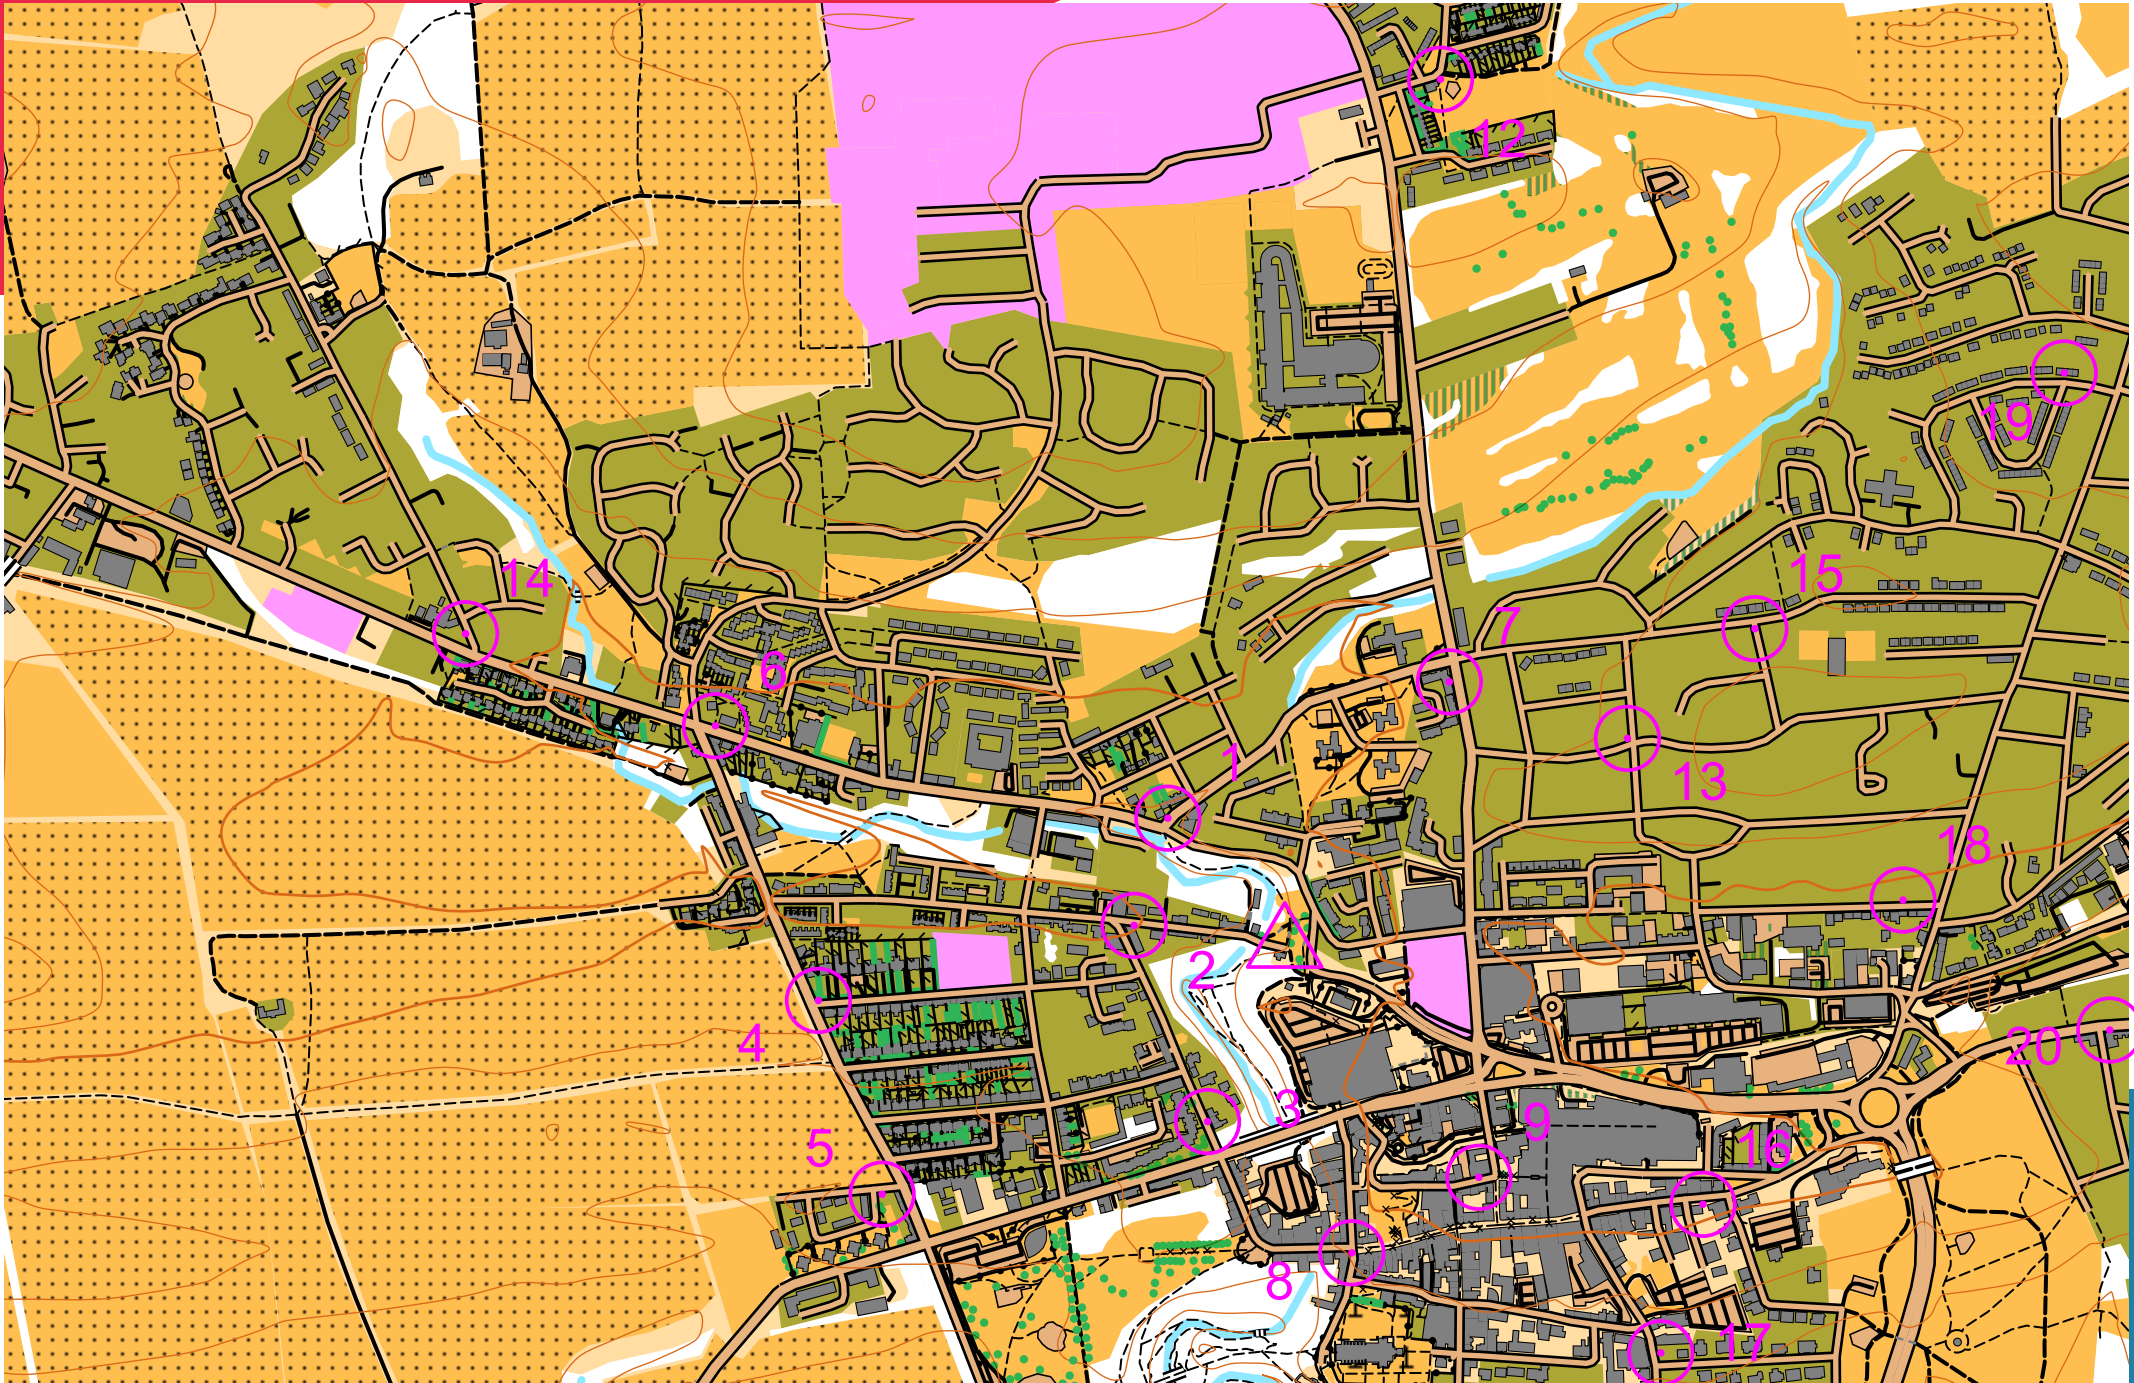

# DUNFERMLINE NW POSTBOX 0

scale 1:10000, contours 10m  
500m

Map data (c) OpenStreetMap, available under the Open Database Licence.  
Contains OS data (c) Crown copyright & database right OS 2013-2017.  
OOM created by Oliver O'Brien. Make your own: <http://oomap.co.uk/>