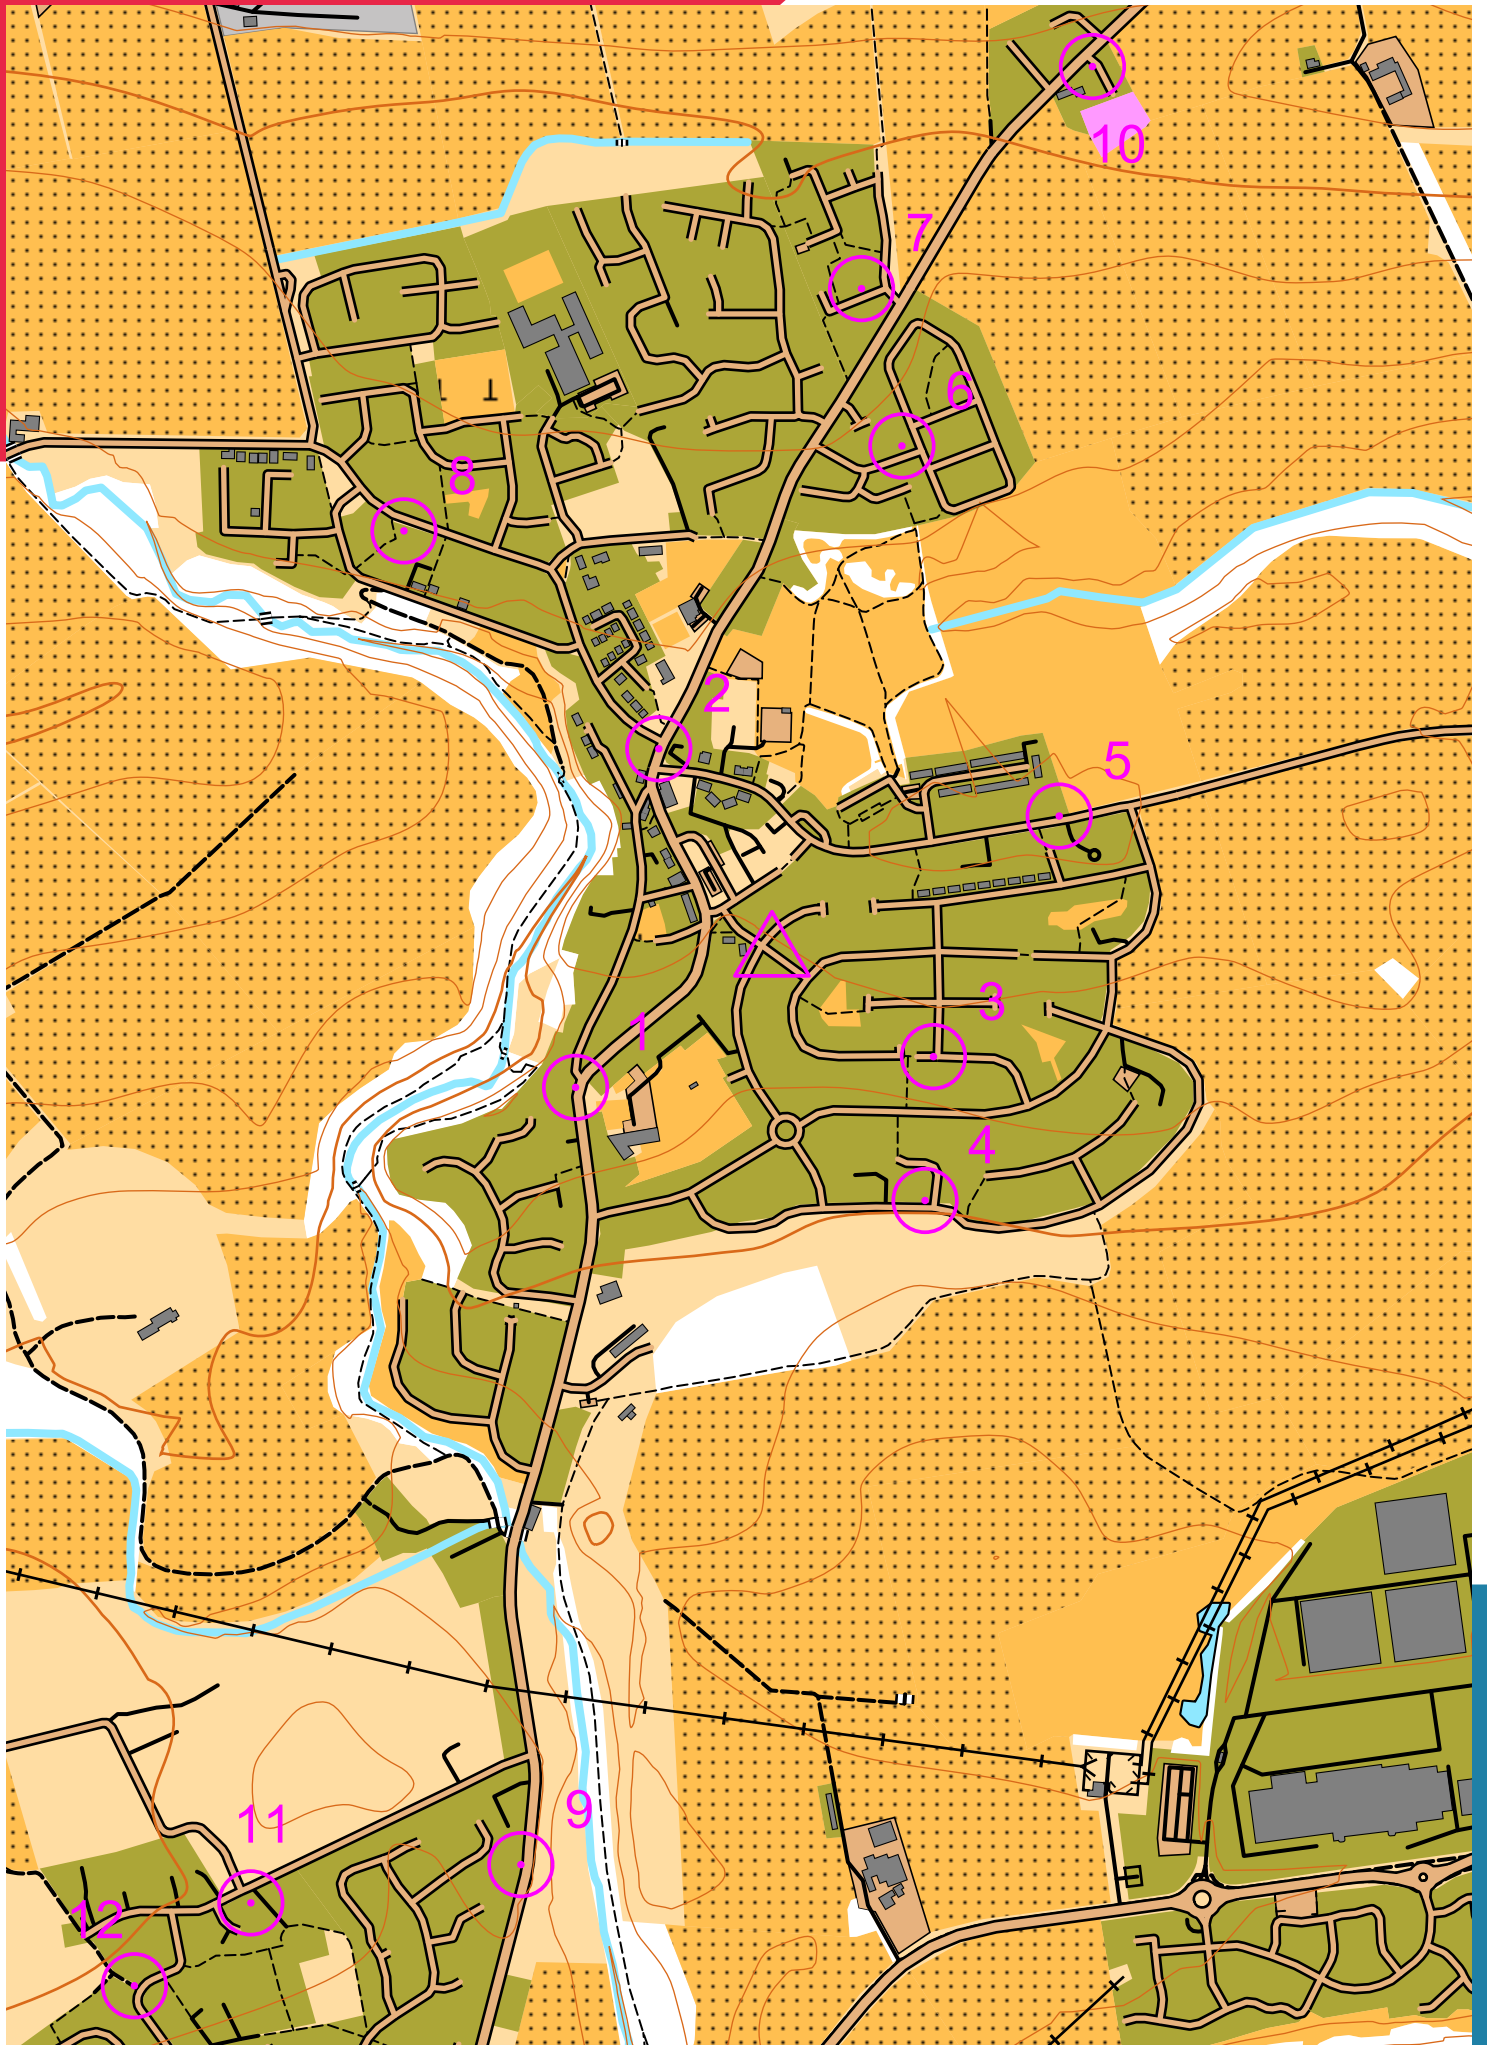

KENNOWAY POSTBOX 0

scale 1:10000, contours 10m
500m

Map data (c) OpenStreetMap, available under the Open Database Licence.
Contains OS data (c) Crown copyright & database right OS 2013-2017.
OOM created by Oliver O'Brien. Make your own: <http://oomap.co.uk/>