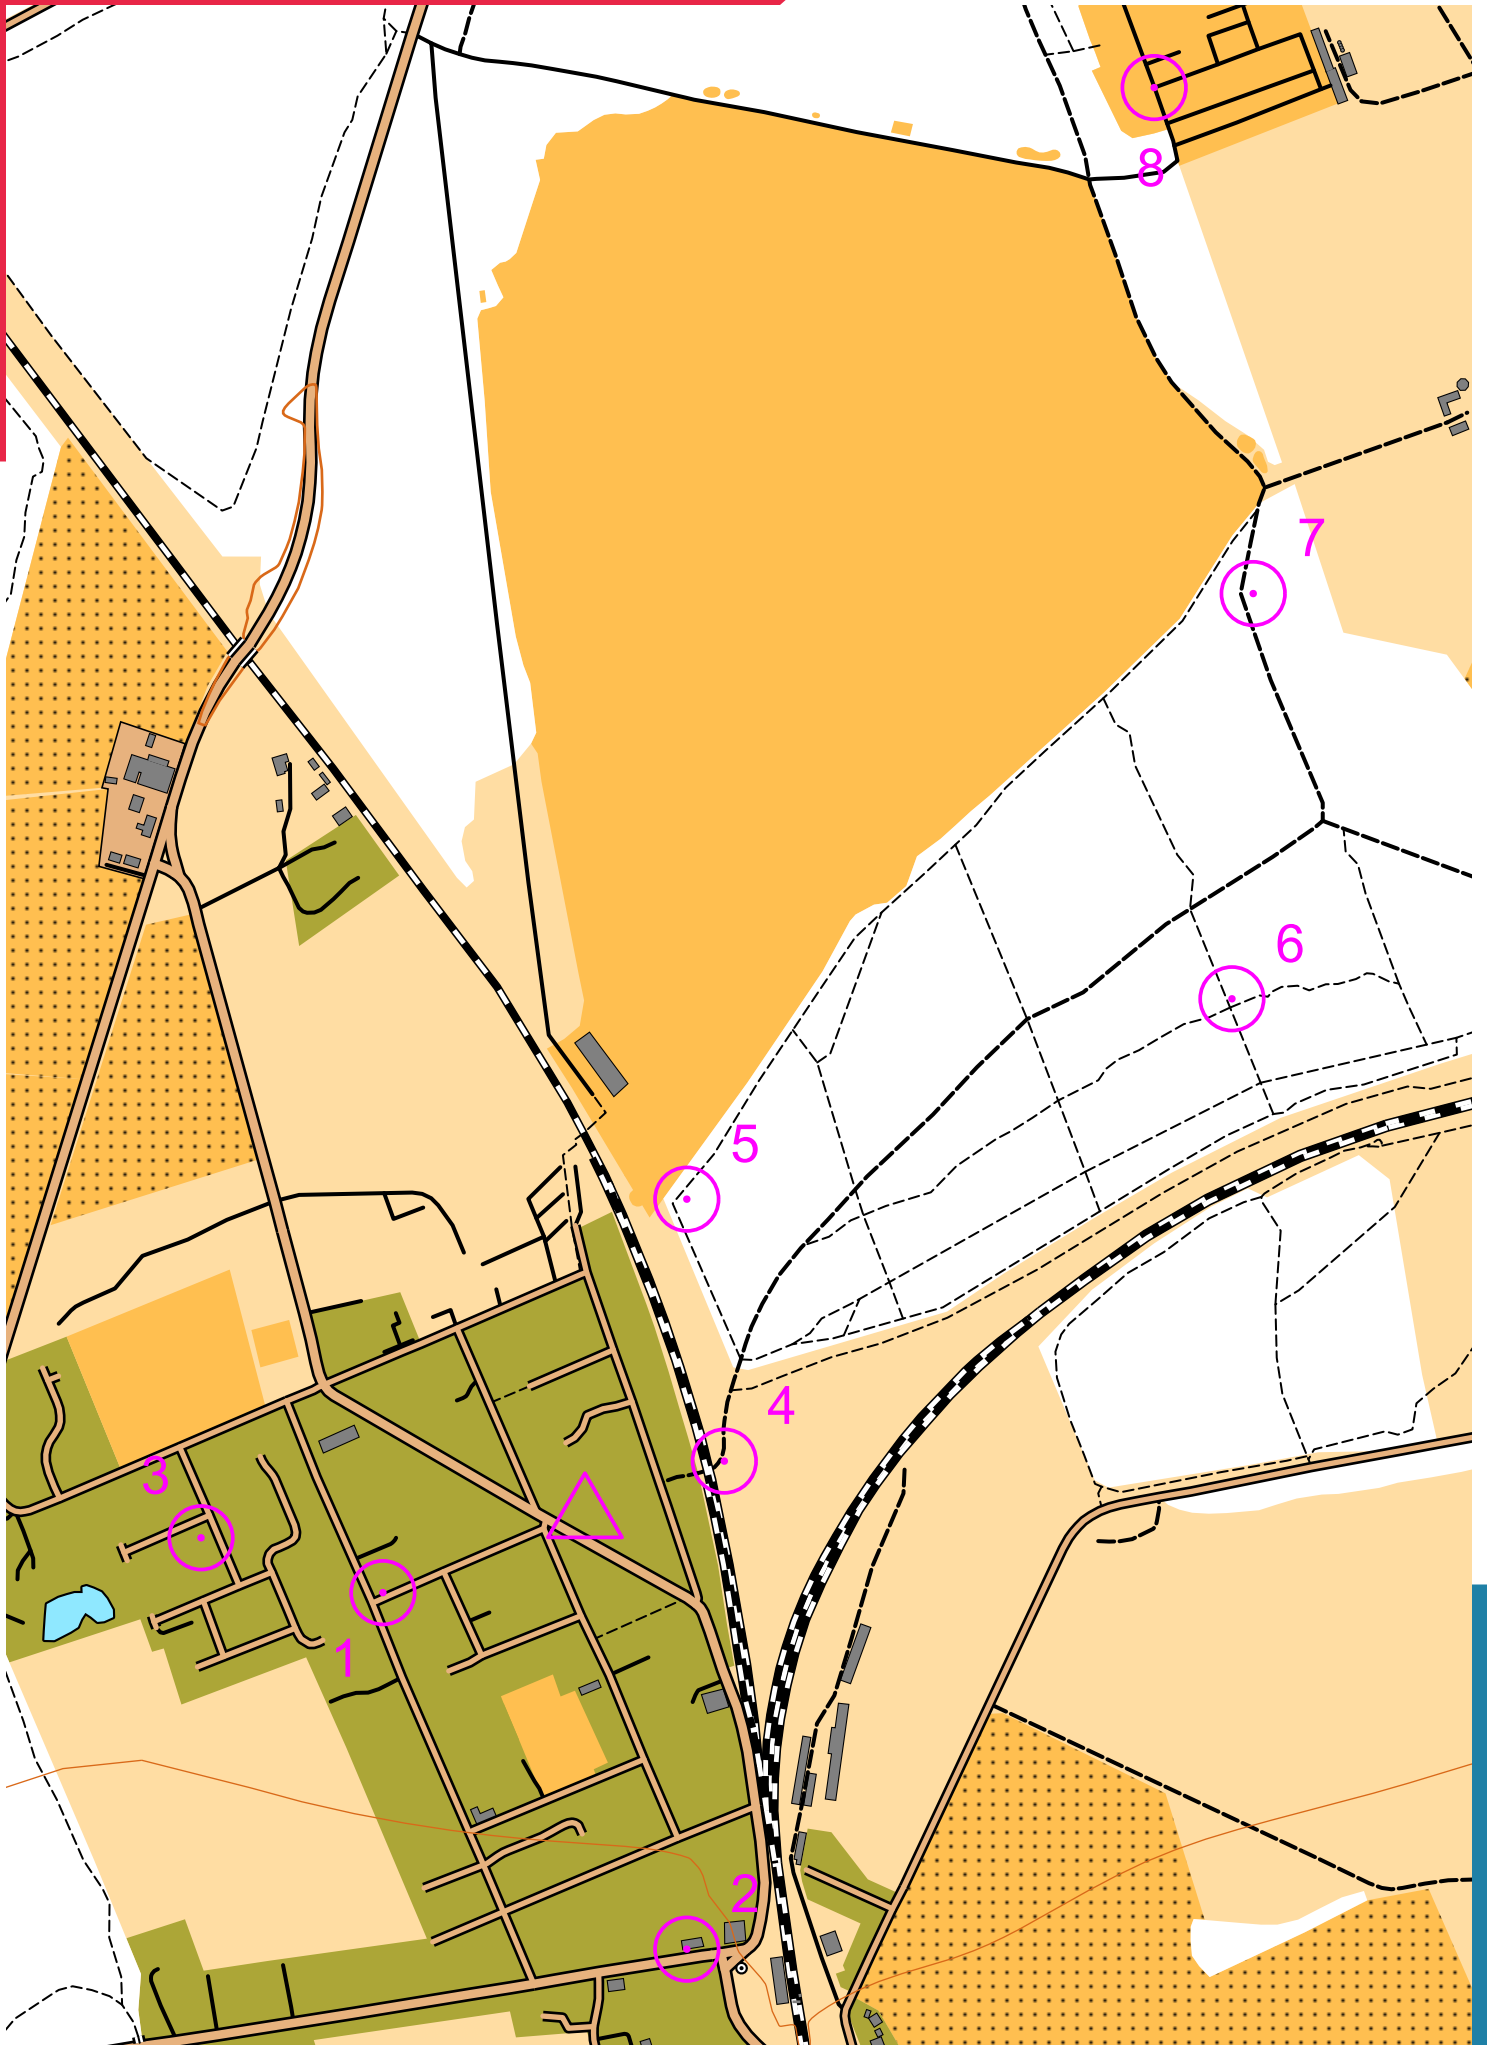

LADYBANK POSTBOX 0

scale 1:7500, contours 10m
200m

Map data (c) OpenStreetMap, available under the Open Database Licence.
Contains OS data (c) Crown copyright & database right OS 2013-2017.
OOM created by Oliver O'Brien. Make your own: <http://oomap.co.uk/>