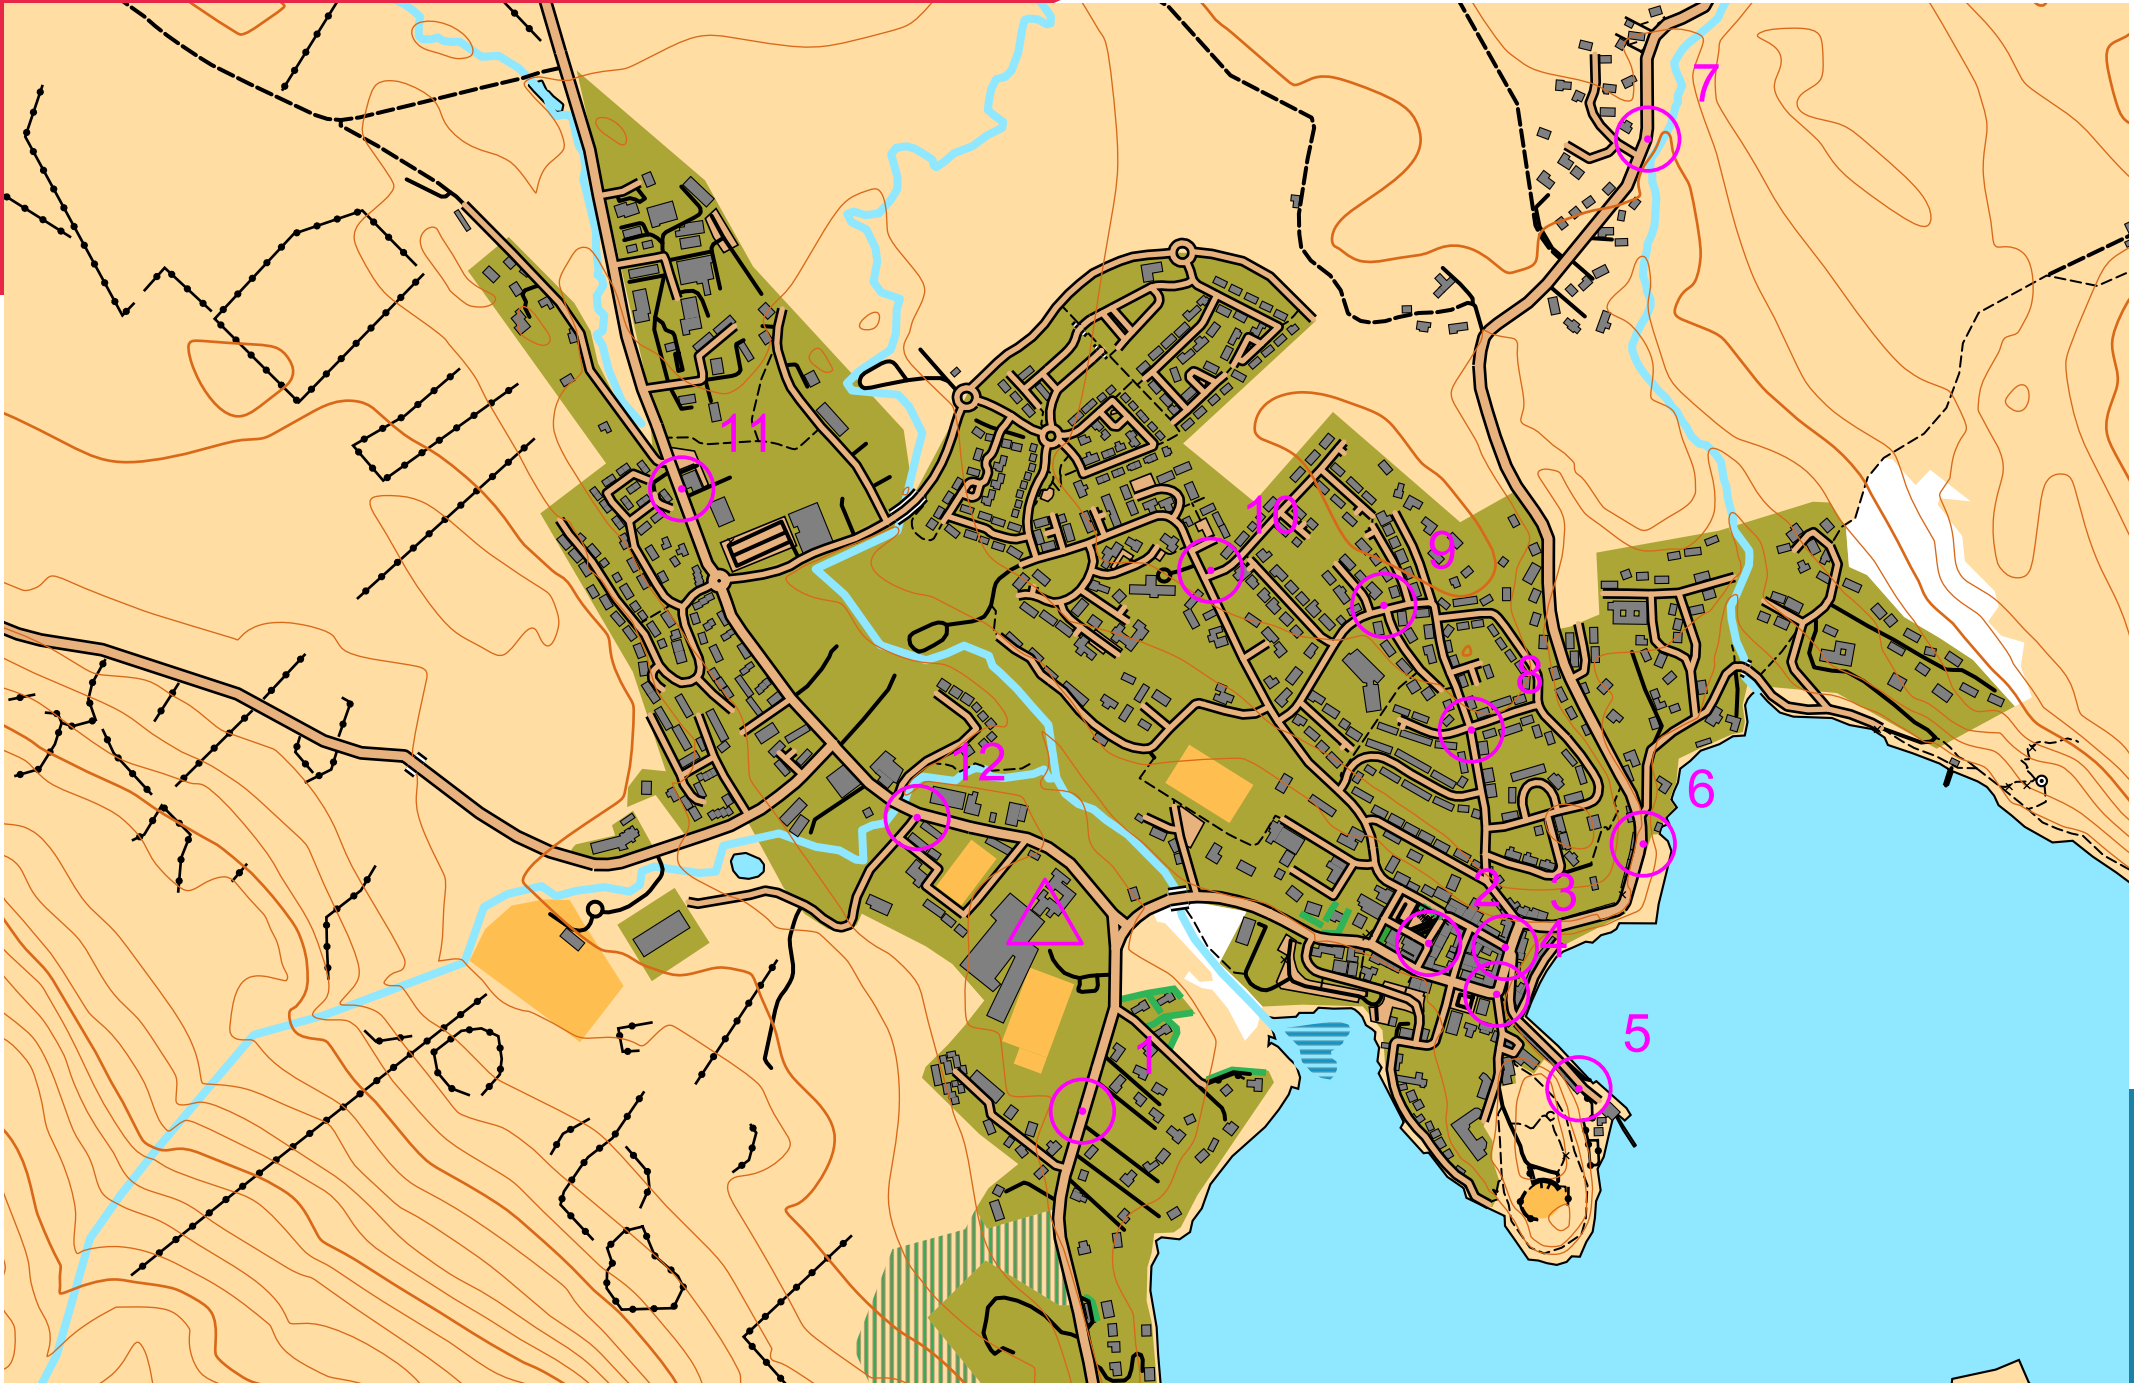

PORTREE POST BOX CHALLENGE

scale 1:10000, contours 10m
10m
500m

Map data (c) OpenStreetMap, available under the Open Database Licence.
Contains OS data (c) Crown copyright & database right OS 2013-2017.
OOM created by Oliver O'Brien. Make your own: <http://oomap.co.uk/>