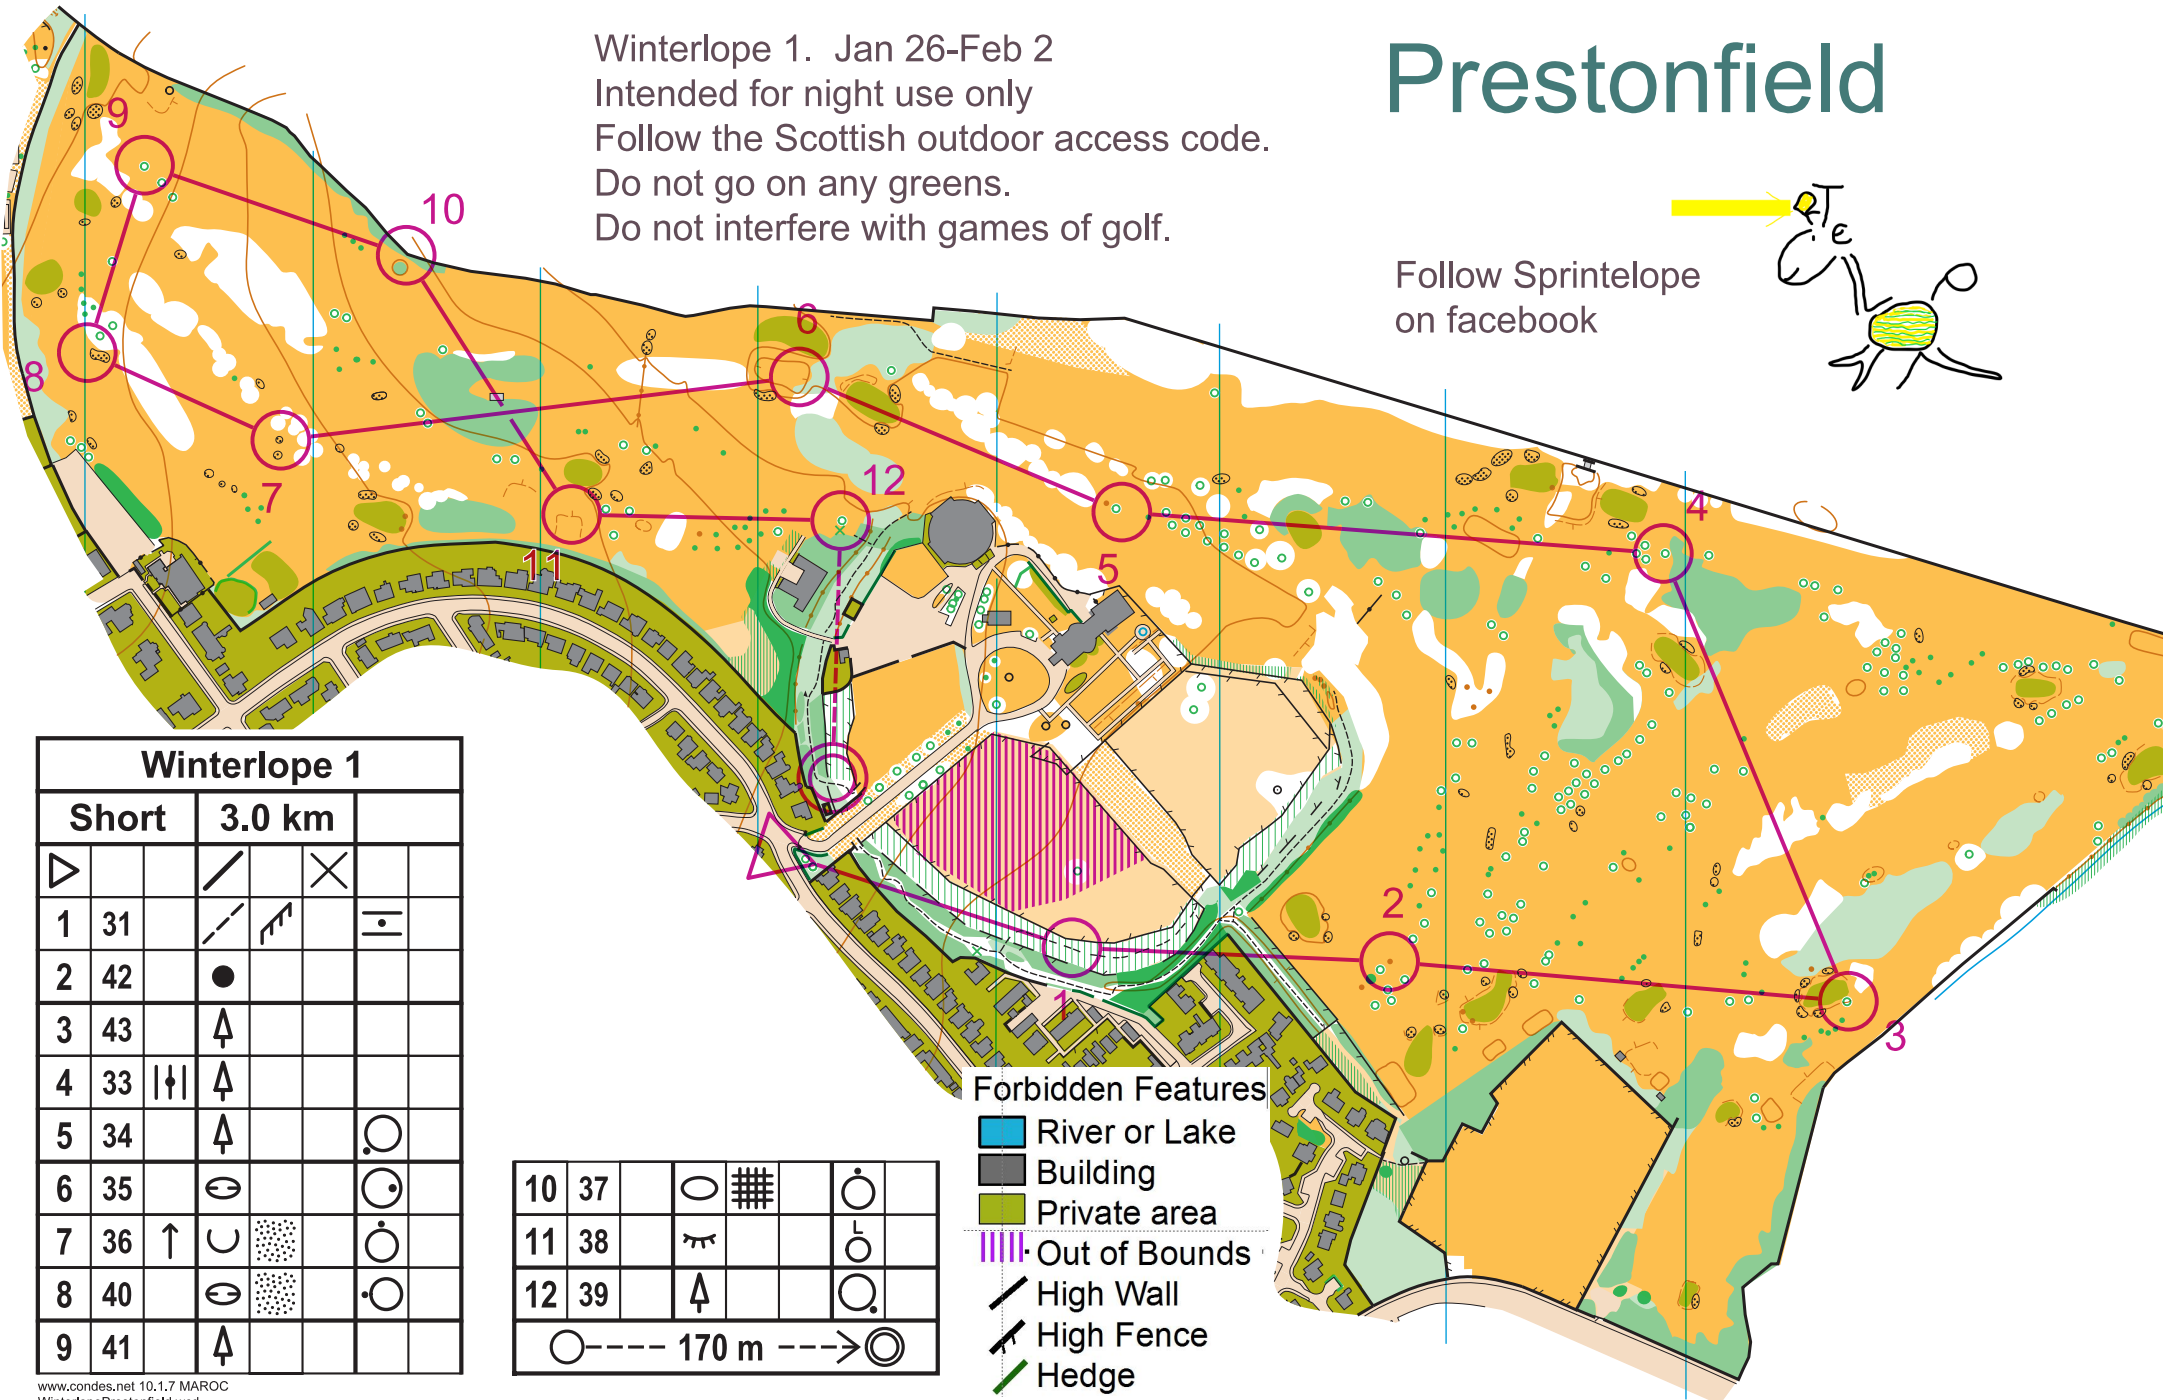

Prestonfield

Winterlope 1. Jan 26-Feb 2
 Intended for night use only
 Follow the Scottish outdoor access code.
 Do not go on any greens.
 Do not interfere with games of golf.

Follow Sprintelope
 on facebook

Winterlope 1				
Short	3.0 km			
▷		/	×	
1	31	/	↗	≡
2	42	●		
3	43	↑		
4	33		↑	
5	34	↑		○
6	35	⊖		○
7	36	↑	∪	○
8	40	⊖	∪	○
9	41	↑		

10	37	○	■	○
11	38	↗		○
12	39	↑		○

○ --- 170 m --- → ⊙

Forbidden Features

- River or Lake
- Building
- Private area
- Out of Bounds
- High Wall
- High Fence
- Hedge