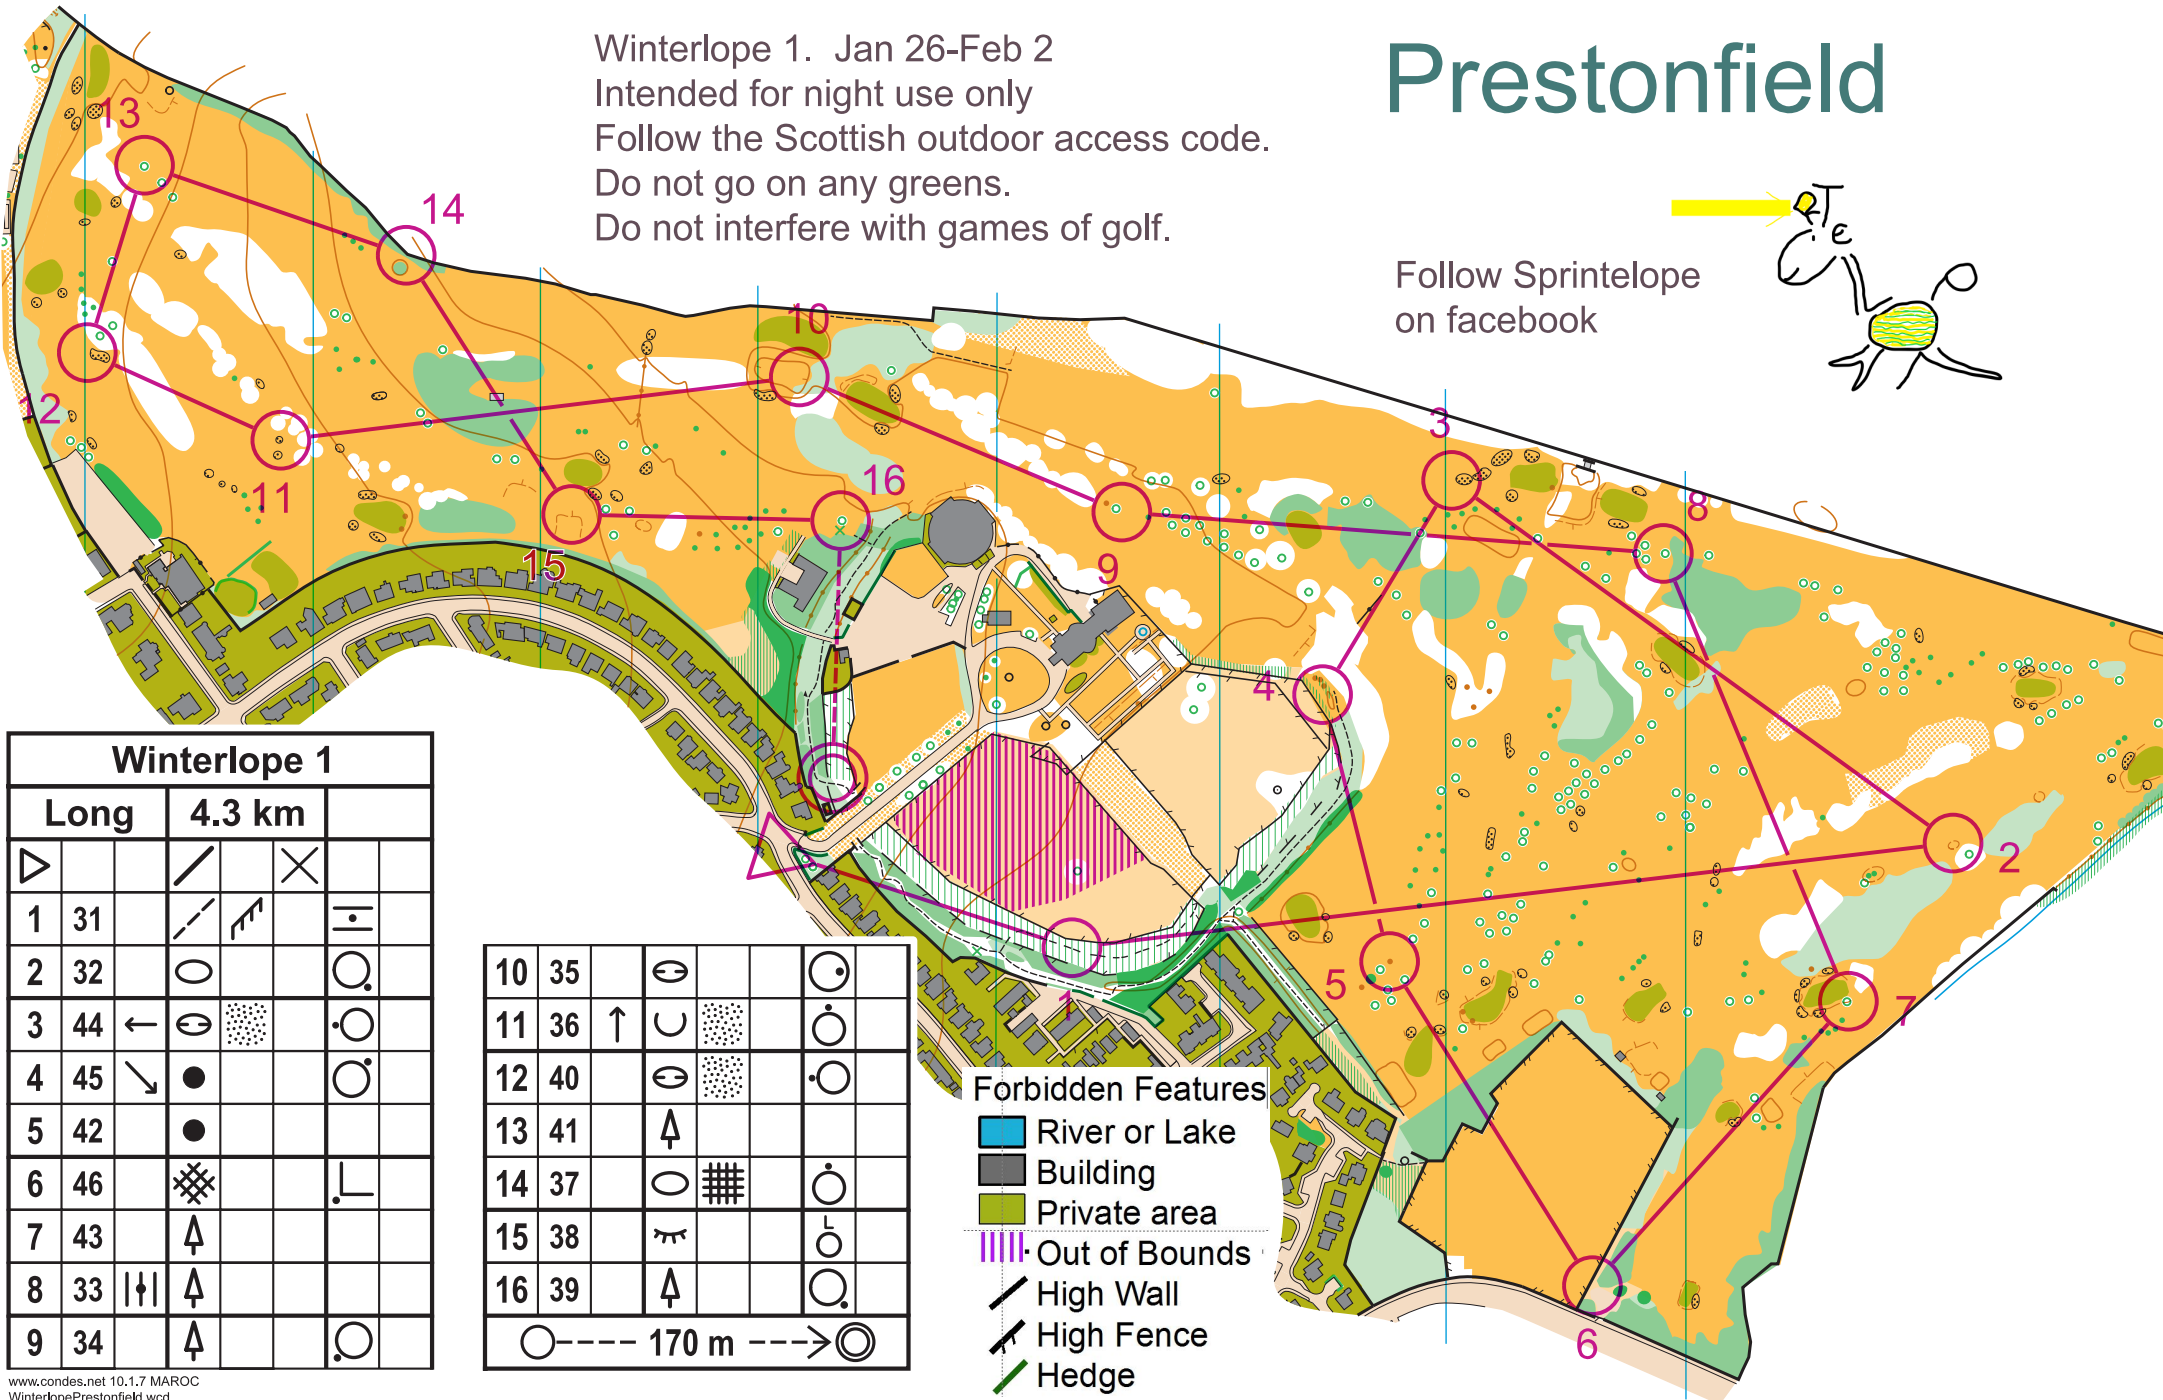

Prestonfield

Winterlope 1. Jan 26-Feb 2
 Intended for night use only
 Follow the Scottish outdoor access code.
 Do not go on any greens.
 Do not interfere with games of golf.

Follow Sprintelope
 on facebook

Winterlope 1				
Long	4.3 km			
▷		/	×	
1	31	/	↗	⊖
2	32	○		○
3	44	←	⊖	○
4	45	↘	●	○
5	42		●	
6	46	⊗		└
7	43	↑		
8	33		↑	
9	34		↑	○

10	35	⊖		○
11	36	↑	∪	○
12	40	⊖	⊗	○
13	41	↑		
14	37	○	⊗	○
15	38	⊖		○
16	39	↑		○

○----- 170 m ----->⊙

Forbidden Features

- River or Lake
- Building
- Private area
- Out of Bounds
- High Wall
- High Fence
- Hedge