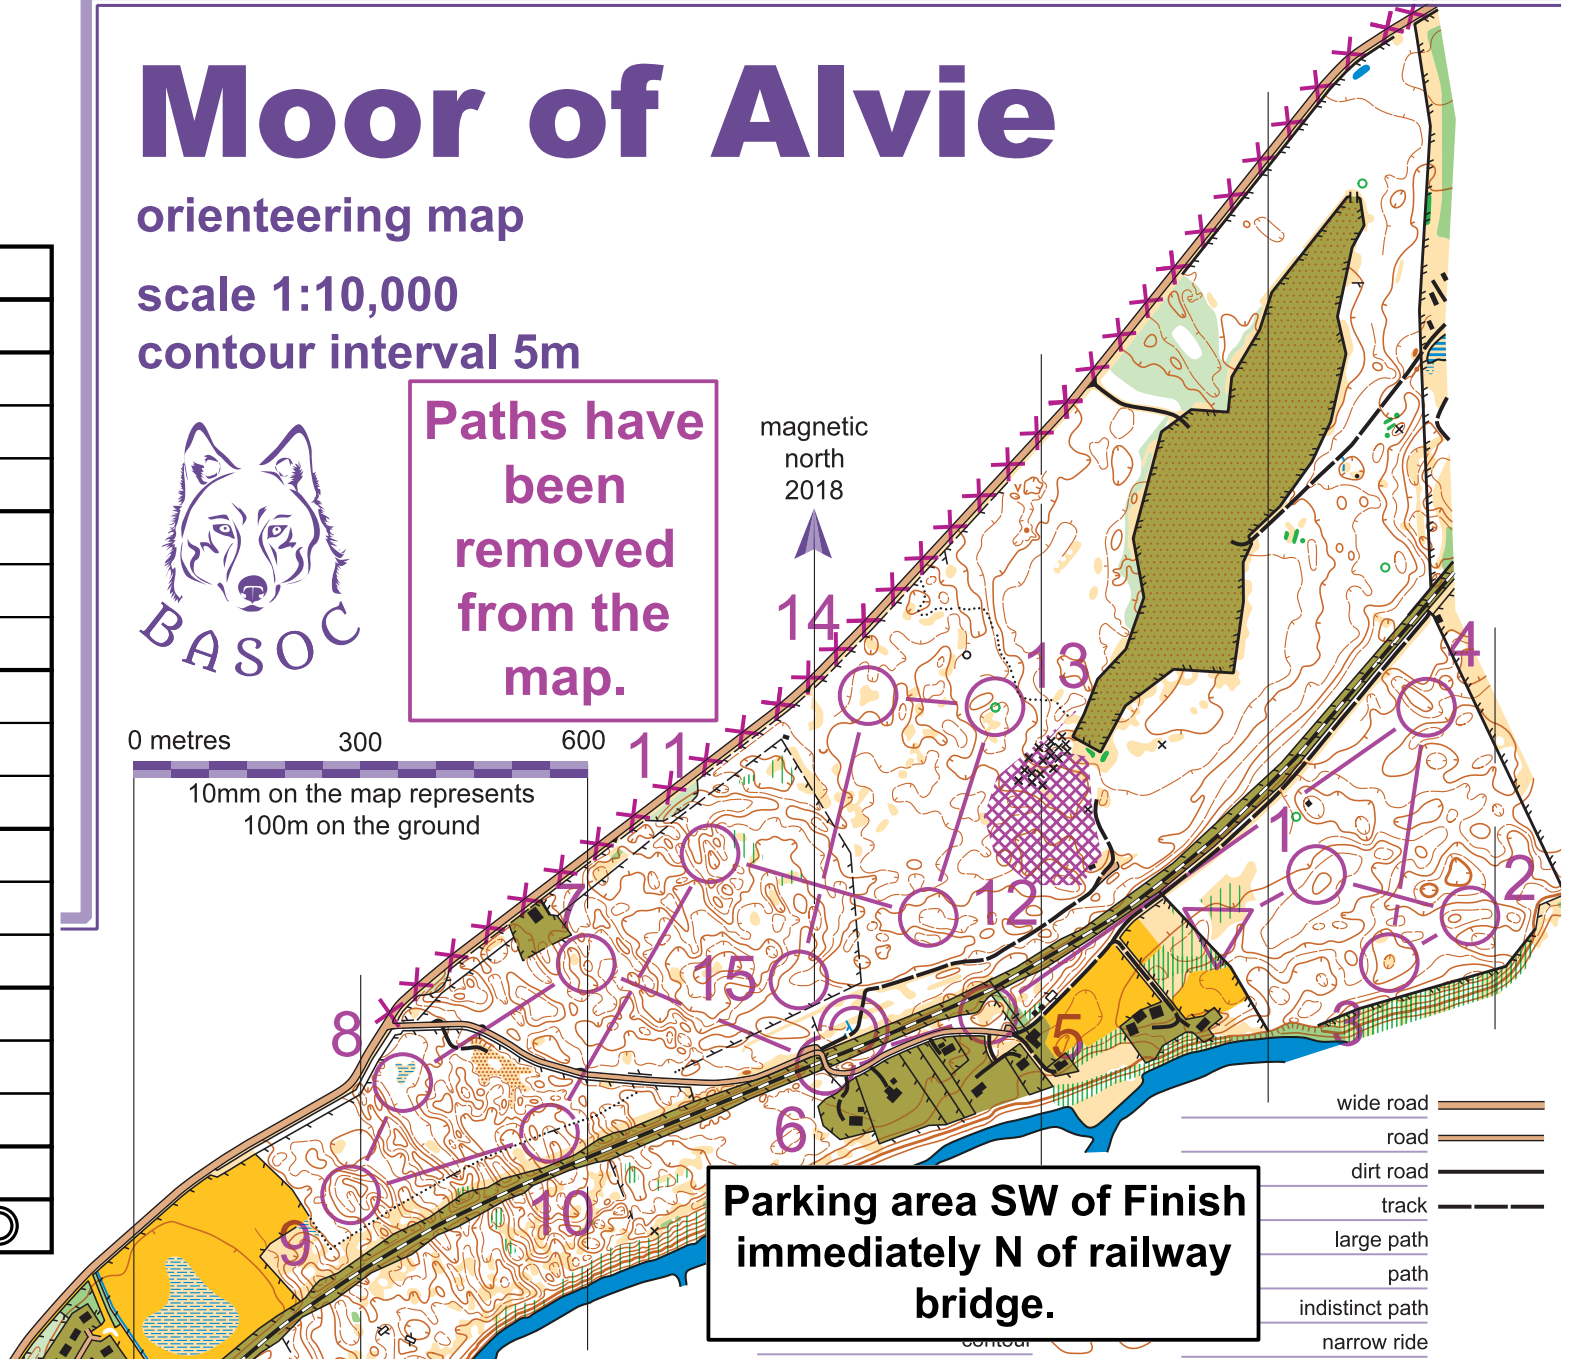

Moor of Alvie

orienteering map

scale 1:10,000

contour interval 5m

Paths have been removed from the map.

magnetic north 2018

0 metres 300 600

10mm on the map represents 100m on the ground

Moor of Alvie			
Middle 4.5k	4.5 km		
▷		⊙	⊙
1	110	○	⊙
2	107	○	⊙
3	102	⊖	⊙
4	105	⊖	⊙
5	111	⊖	⊙
6	109	⊖	⊙
7	103	○	⊙
8	104	≡	⊙
9	117	∧	
10	101	∧	
11	114	⊖	⊙
12	113	⊖	⊙
13	116	⋈	
14	106	⊙	
15	100	⋈	
○	100 m	⊙	

www.gondes.net 10.1.6 BASOC
Moor of Alvie

Parking area SW of Finish immediately N of railway bridge.

- wide road
- road
- dirt road
- track
- large path
- path
- indistinct path
- narrow ride