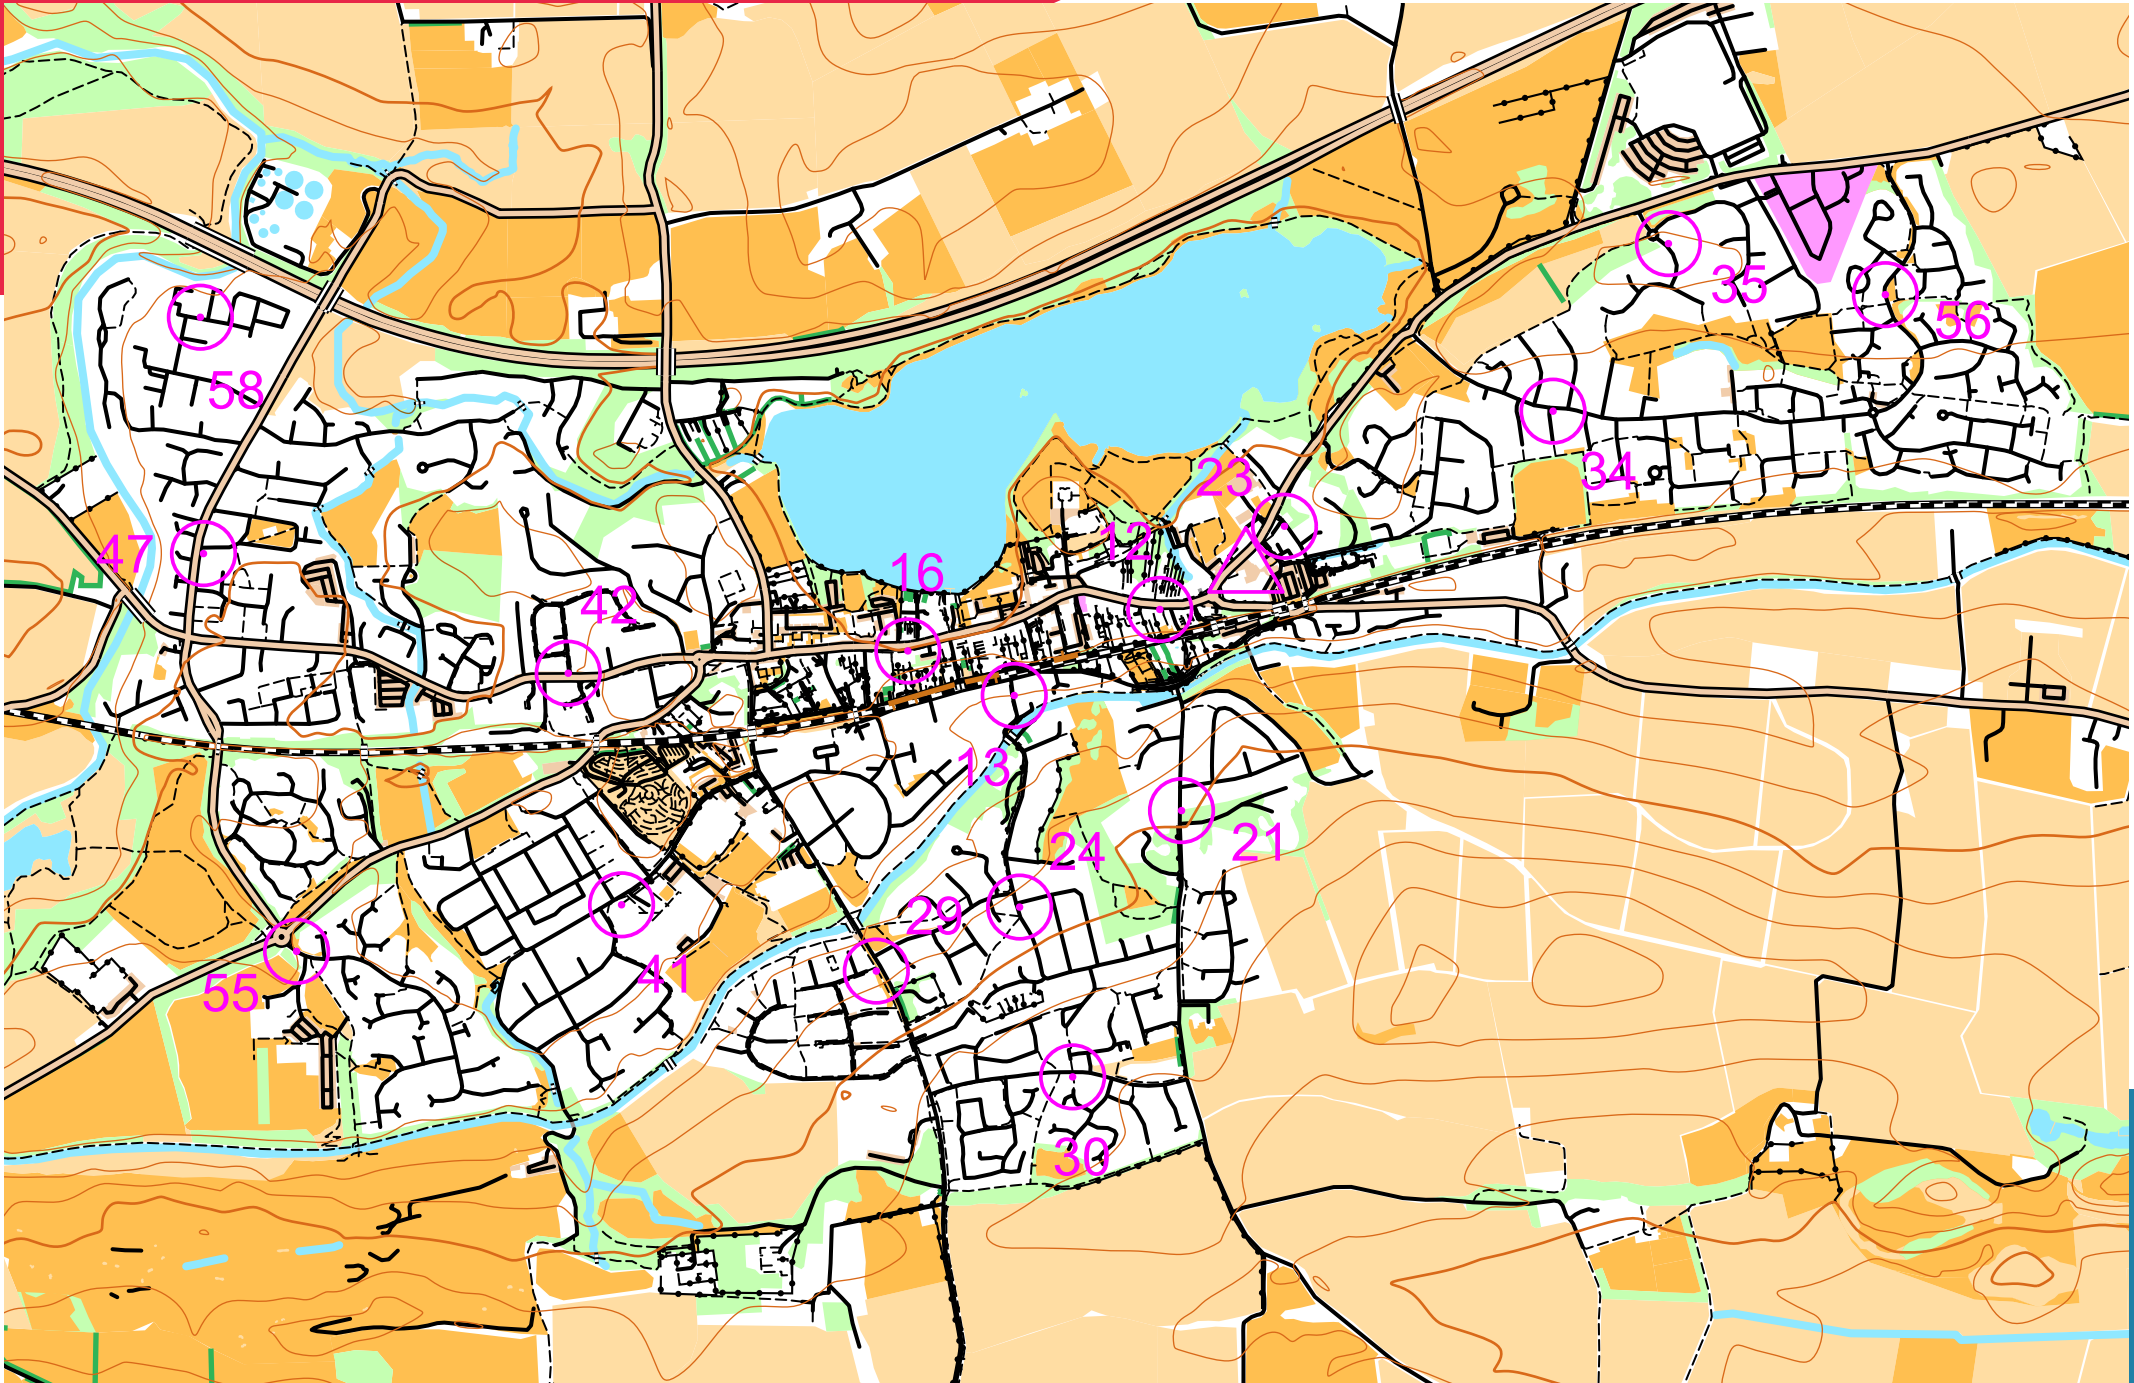

LINLITHGOWPOBOXES

scale 1:15000, contours 10m
10m
500m

Map data (c) OpenStreetMap, available under the Open Database Licence.
Contains OS data (c) Crown copyright & database right OS 2013-2017.
OOM created by Oliver O'Brien. Make your own: <http://oomap.co.uk/>