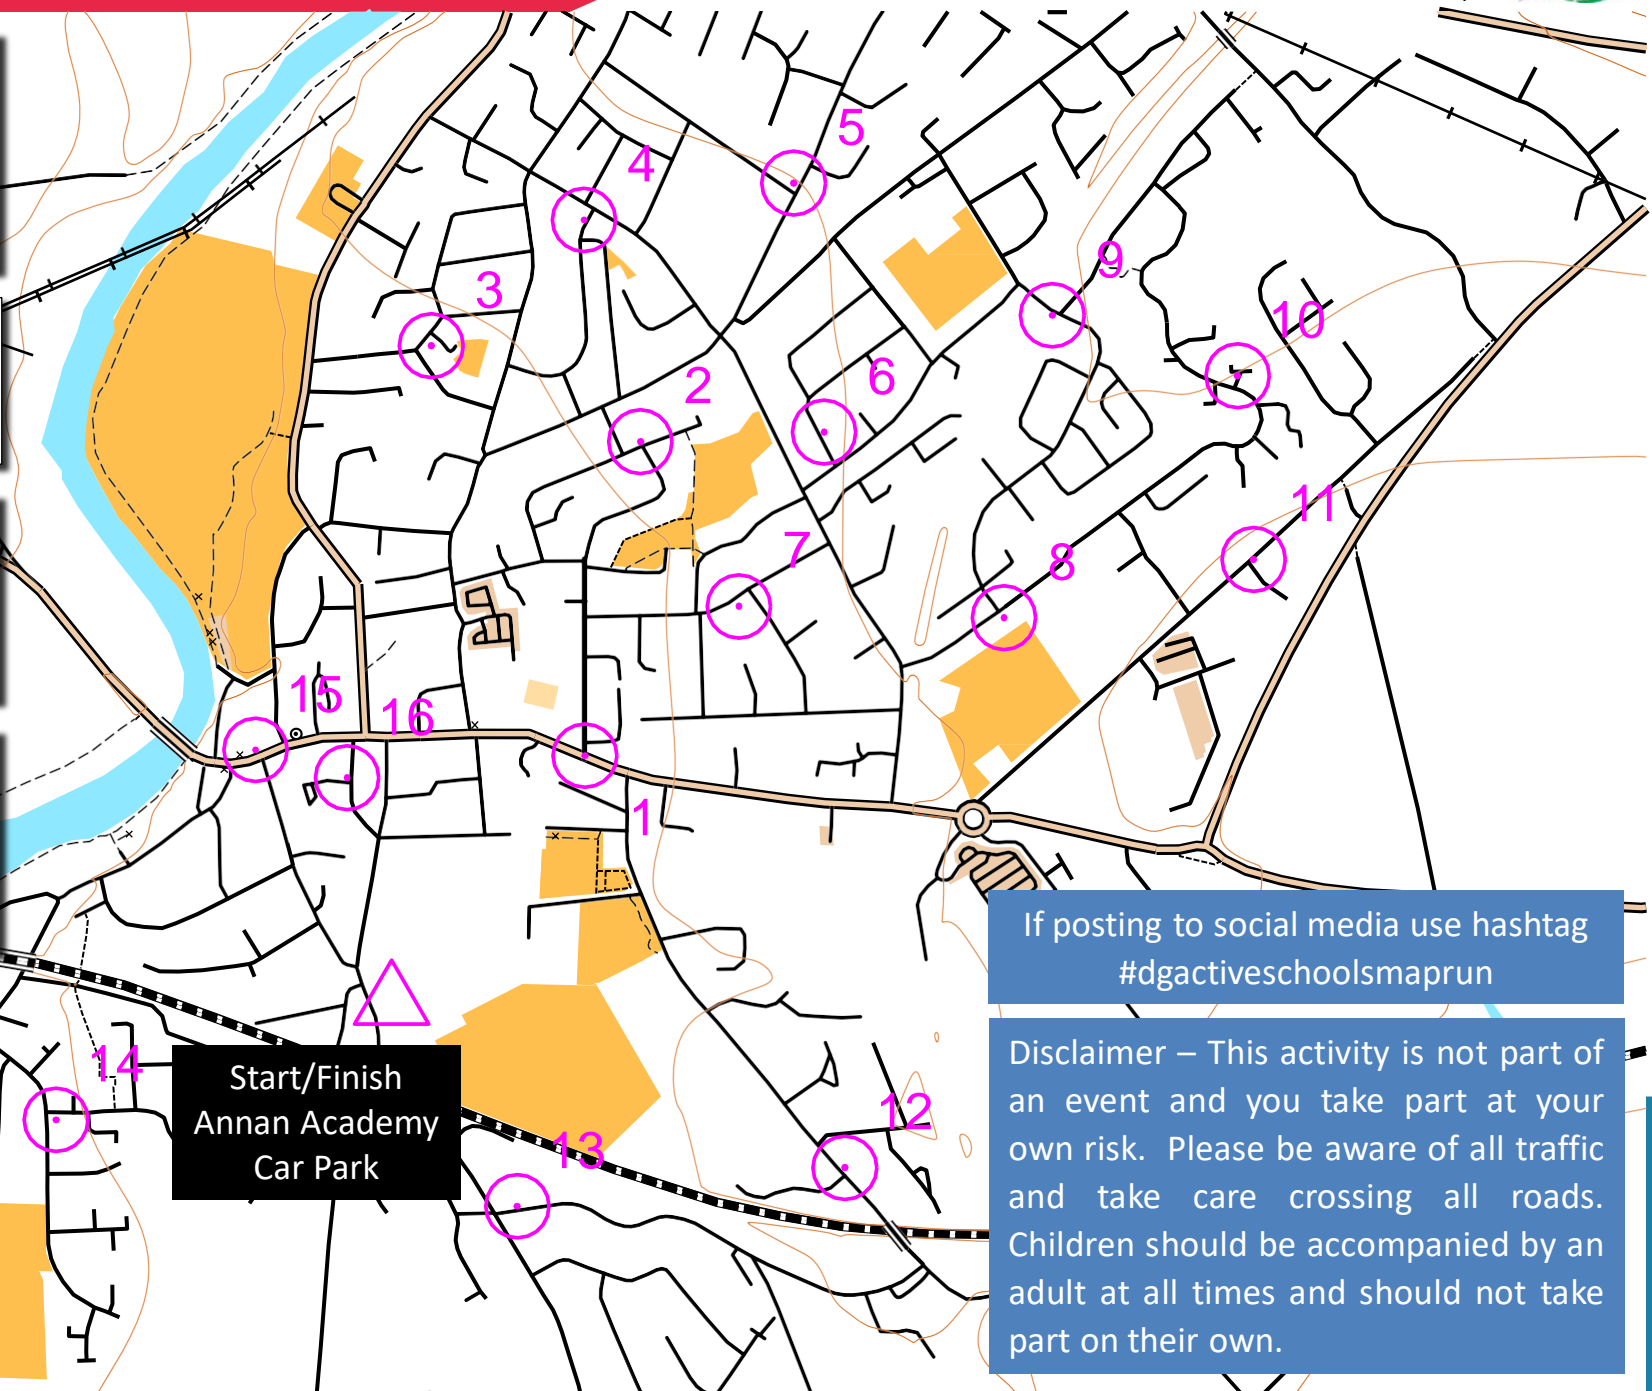

# ANNAN MAP

OFFICIAL

scale 1:10000, contours 10m  
500m

Start/Finish  
Annan Academy  
Car Park

If posting to social media use hashtag  
#dgactiveschoolsmarun

Disclaimer – This activity is not part of  
an event and you take part at your  
own risk. Please be aware of all traffic  
and take care crossing all roads.  
Children should be accompanied by an  
adult at all times and should not take  
part on their own.

Map data (c) OpenStreetMap, available under the Open Database Licence.  
Contains OS data (c) Crown copyright & database right OS 2013-2017.  
OOM created by Oliver O'Brien. Make your own: <http://oomap.co.uk/>