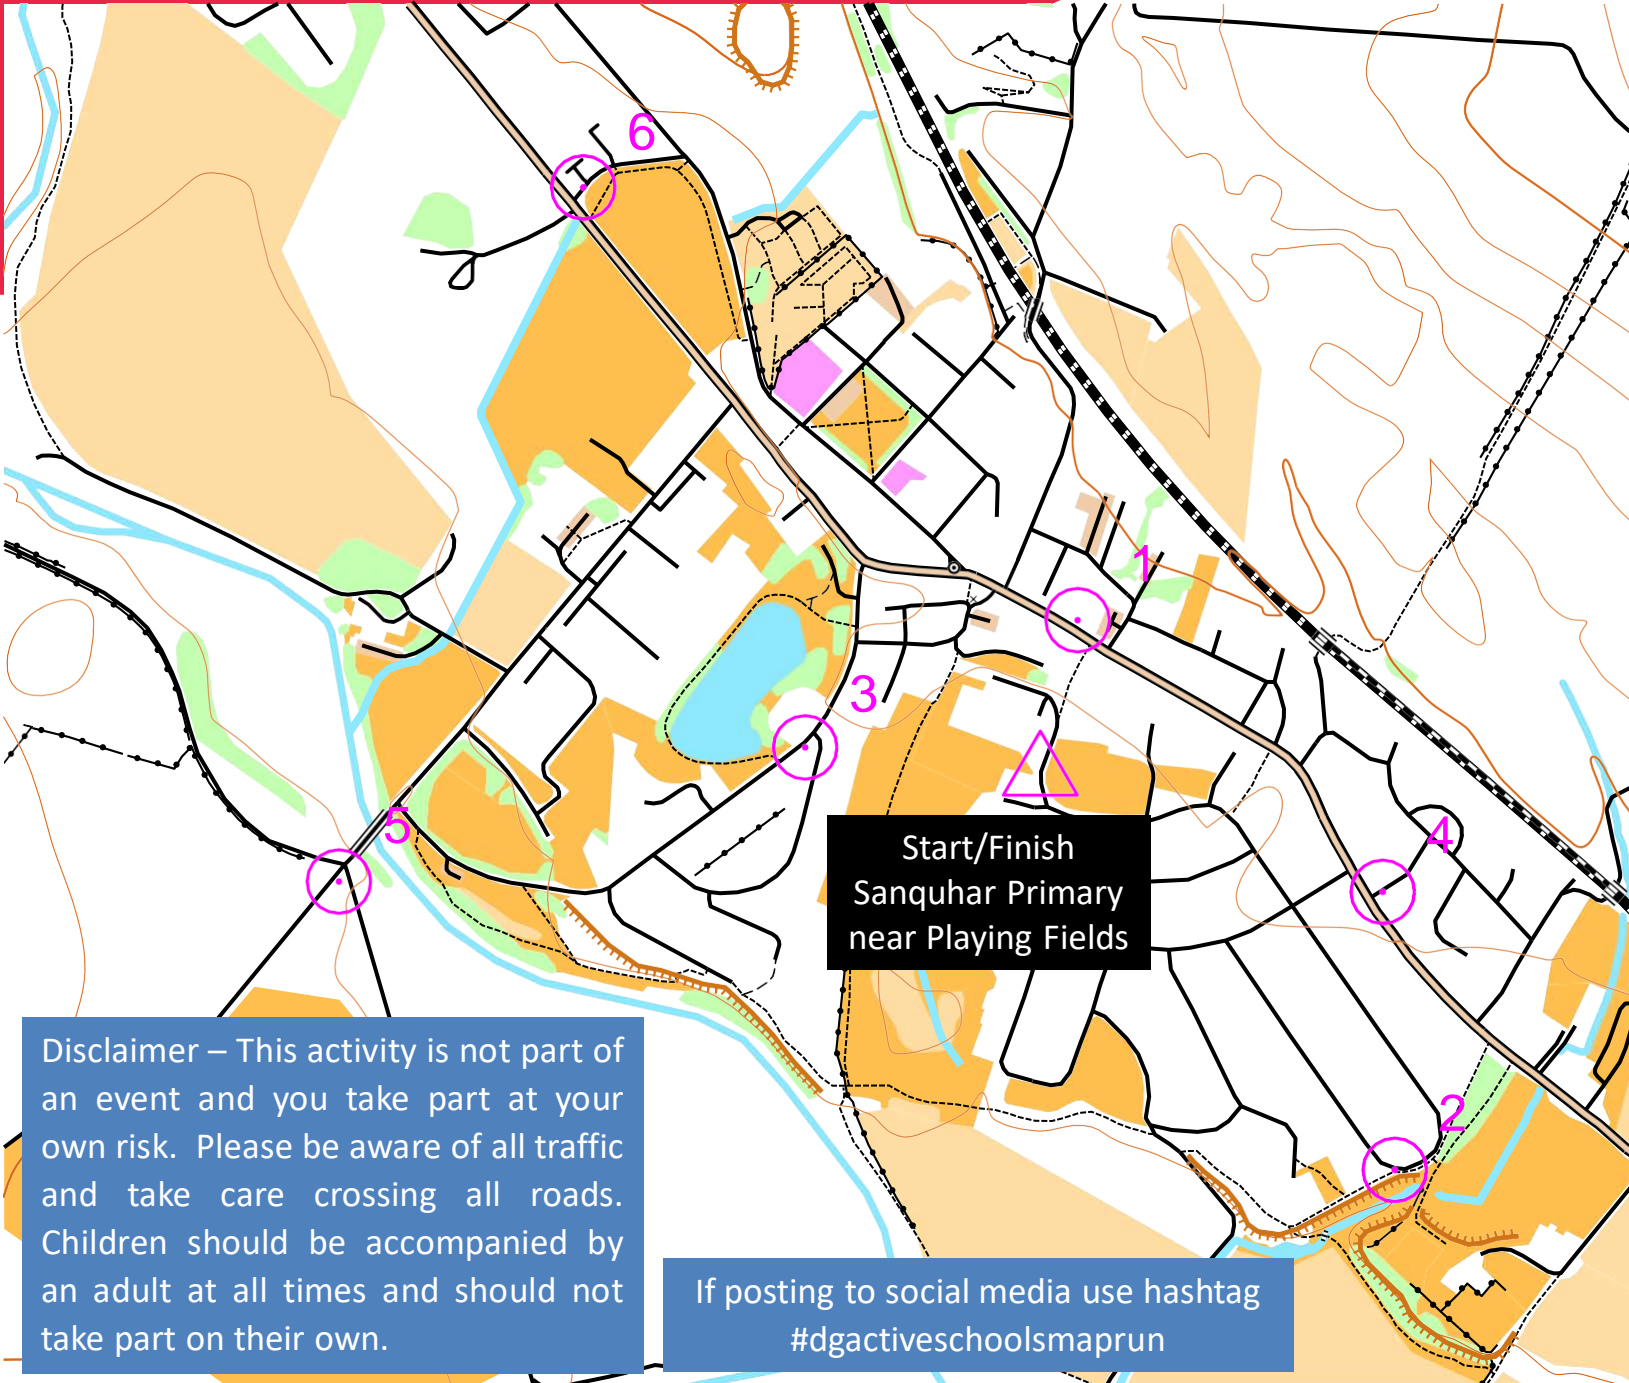

SANQUHAR MAP NEW

OFFICIAL

scale 1:7500, contours 10m
200m

Disclaimer – This activity is not part of an event and you take part at your own risk. Please be aware of all traffic and take care crossing all roads. Children should be accompanied by an adult at all times and should not take part on their own.

If posting to social media use hashtag #dgactiveschoolsmarun

Map data (c) OpenStreetMap, available under the Open Database Licence. Contains OS data (c) Crown copyright & database right OS 2013-2017. OOM created by Oliver O'Brien. Make your own: <http://oomap.co.uk/>