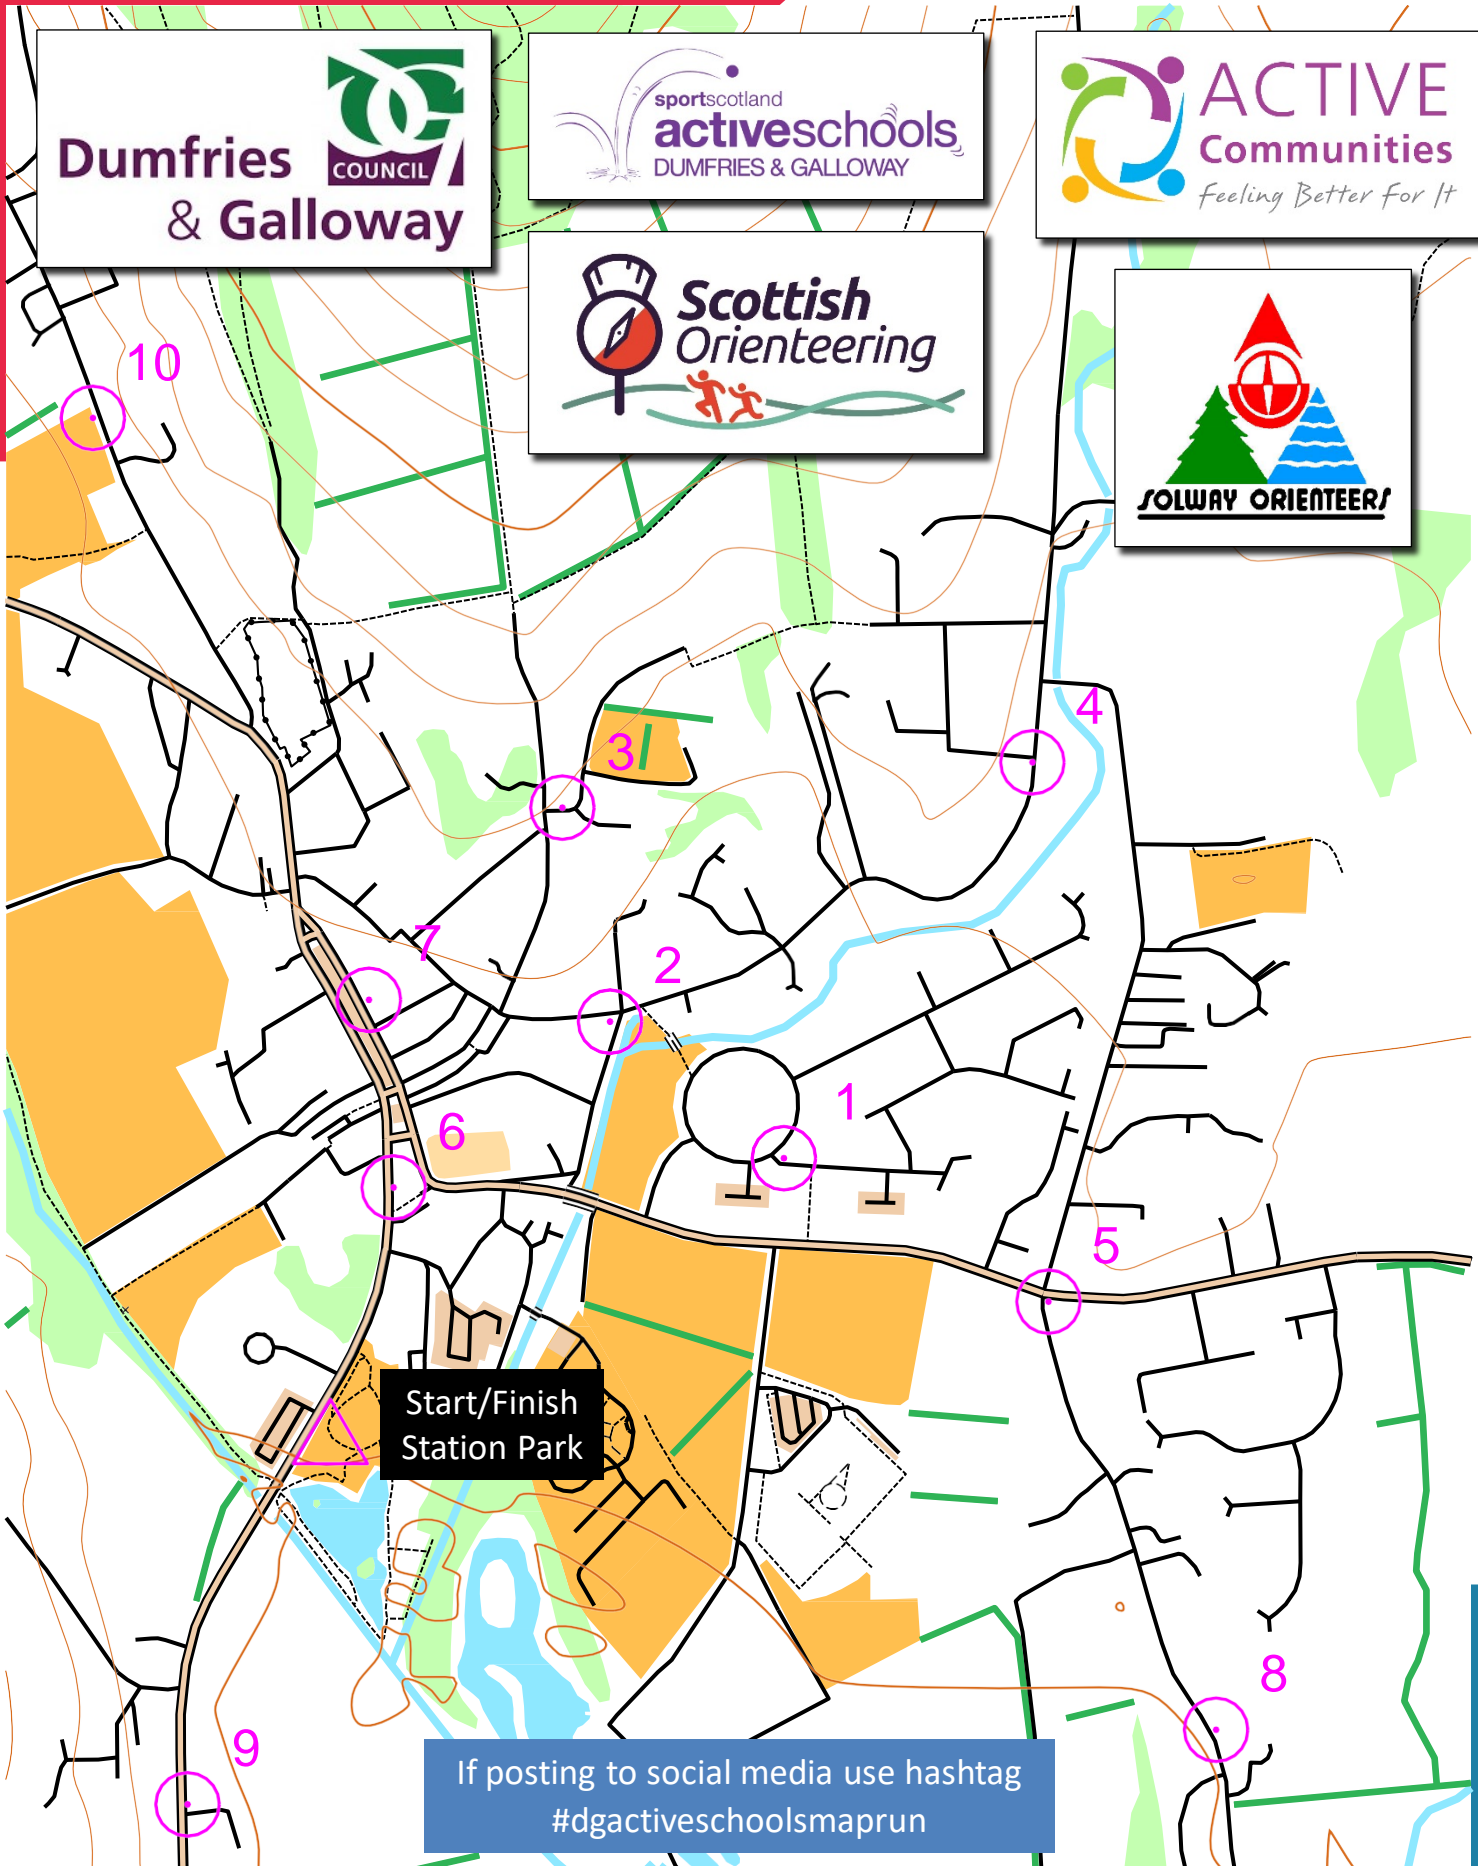

Dumfries & Galloway
COUNCIL

sportscotland
activeschools
DUMFRIES & GALLOWAY

ACTIVE
Communities
Feeling Better For It

 **Scottish**
Orienteering

SOLWAY ORIENTEERS

Start/Finish
Station Park

If posting to social media use hashtag
#dgactiveschoolsmaprun

Disclaimer – This activity is not part of an event and you take part at your own risk. Please be aware of all traffic and take care crossing all roads. Children should be accompanied by an adult at all times and should not take part on their own.