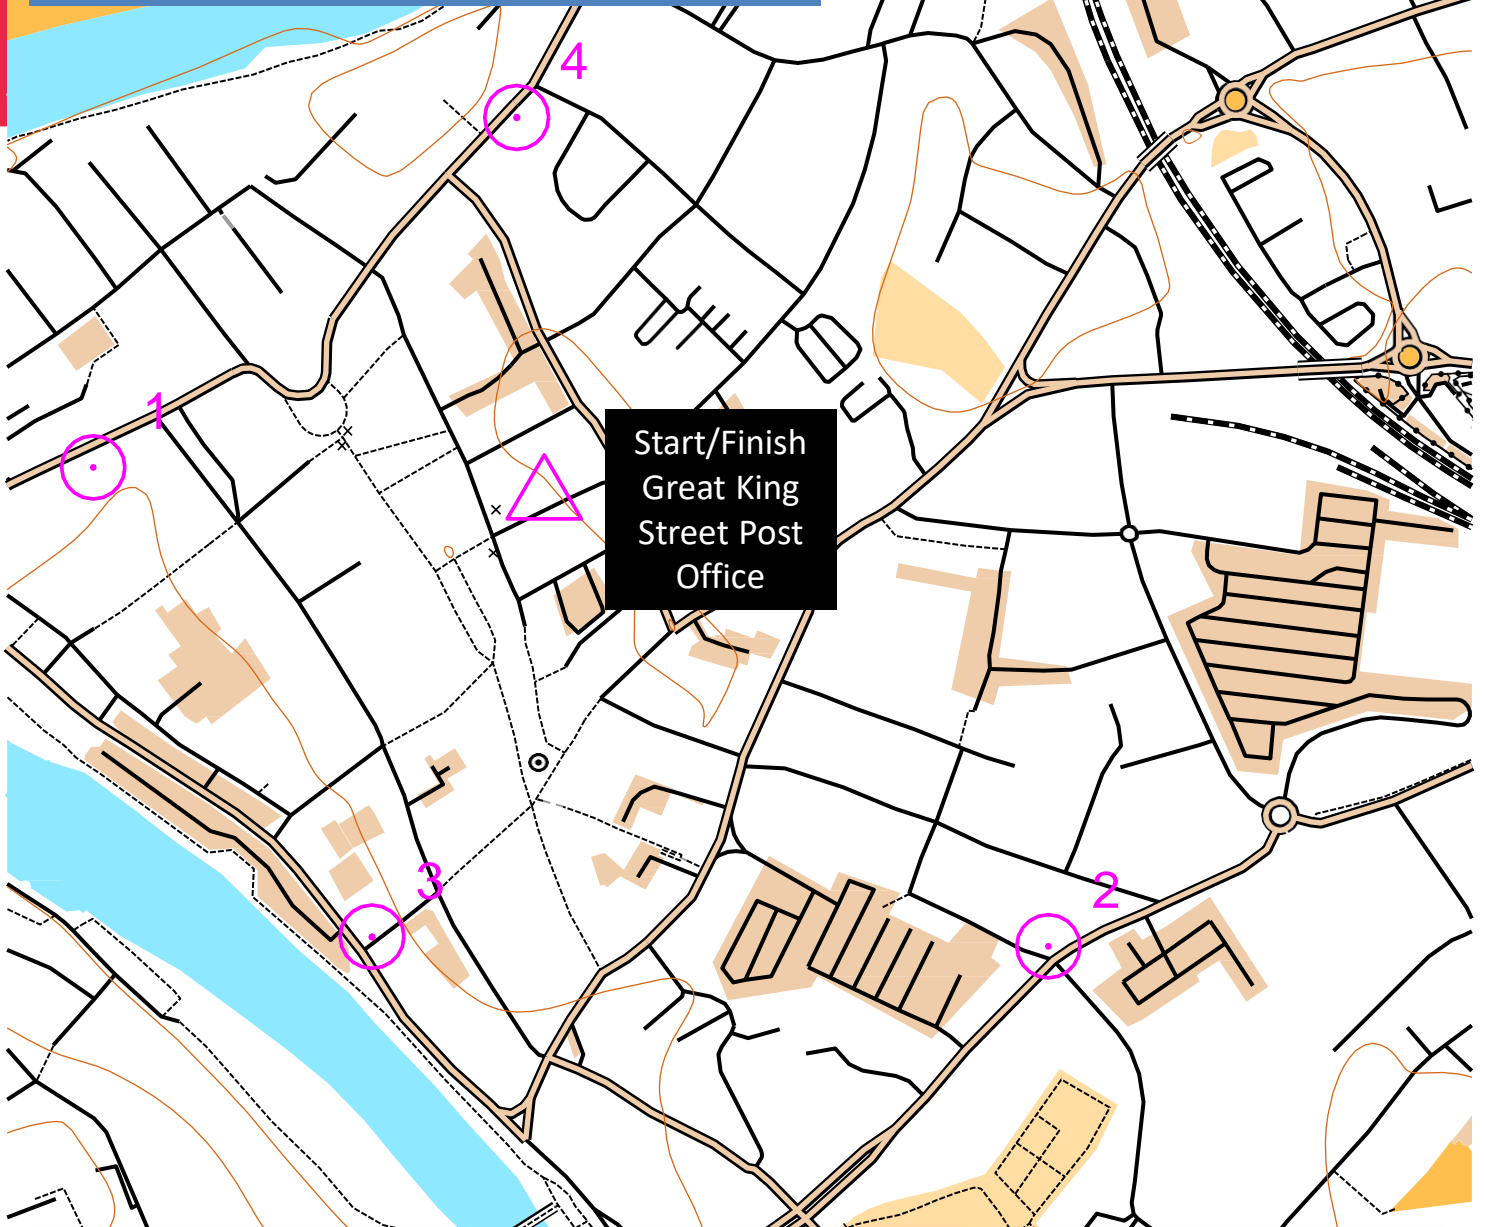

# DUMFRIES TOWN CENTRE

OFFICIAL

scale 1:5000, contours 10m  
200m

Disclaimer – This activity is not part of an event and you take part at your own risk. Please be aware of all traffic and take care crossing all roads. Children should be accompanied by an adult at all times and should not take part on their own.

If posting to social media use hashtag  
#dgactiveschoolsmarun

Start/Finish  
Great King  
Street Post  
Office

OFFICIAL