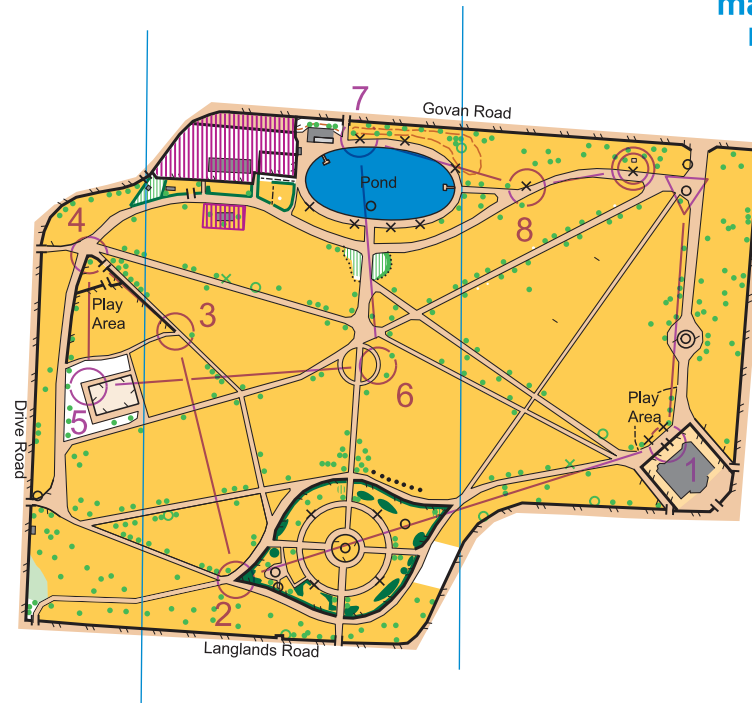

Key

- Building
- High Fence
- High Wall
- Fence
- Gate (Open)
- Gate (Closed)
- Park Road
- Monument
- Green Gym
- Goalpost
- Seat
- Grass
- Flower Beds
- Wood-Run/Walk
- Single Tree
- Bushes
- Out of Bounds
- Small Path
- Small Hill