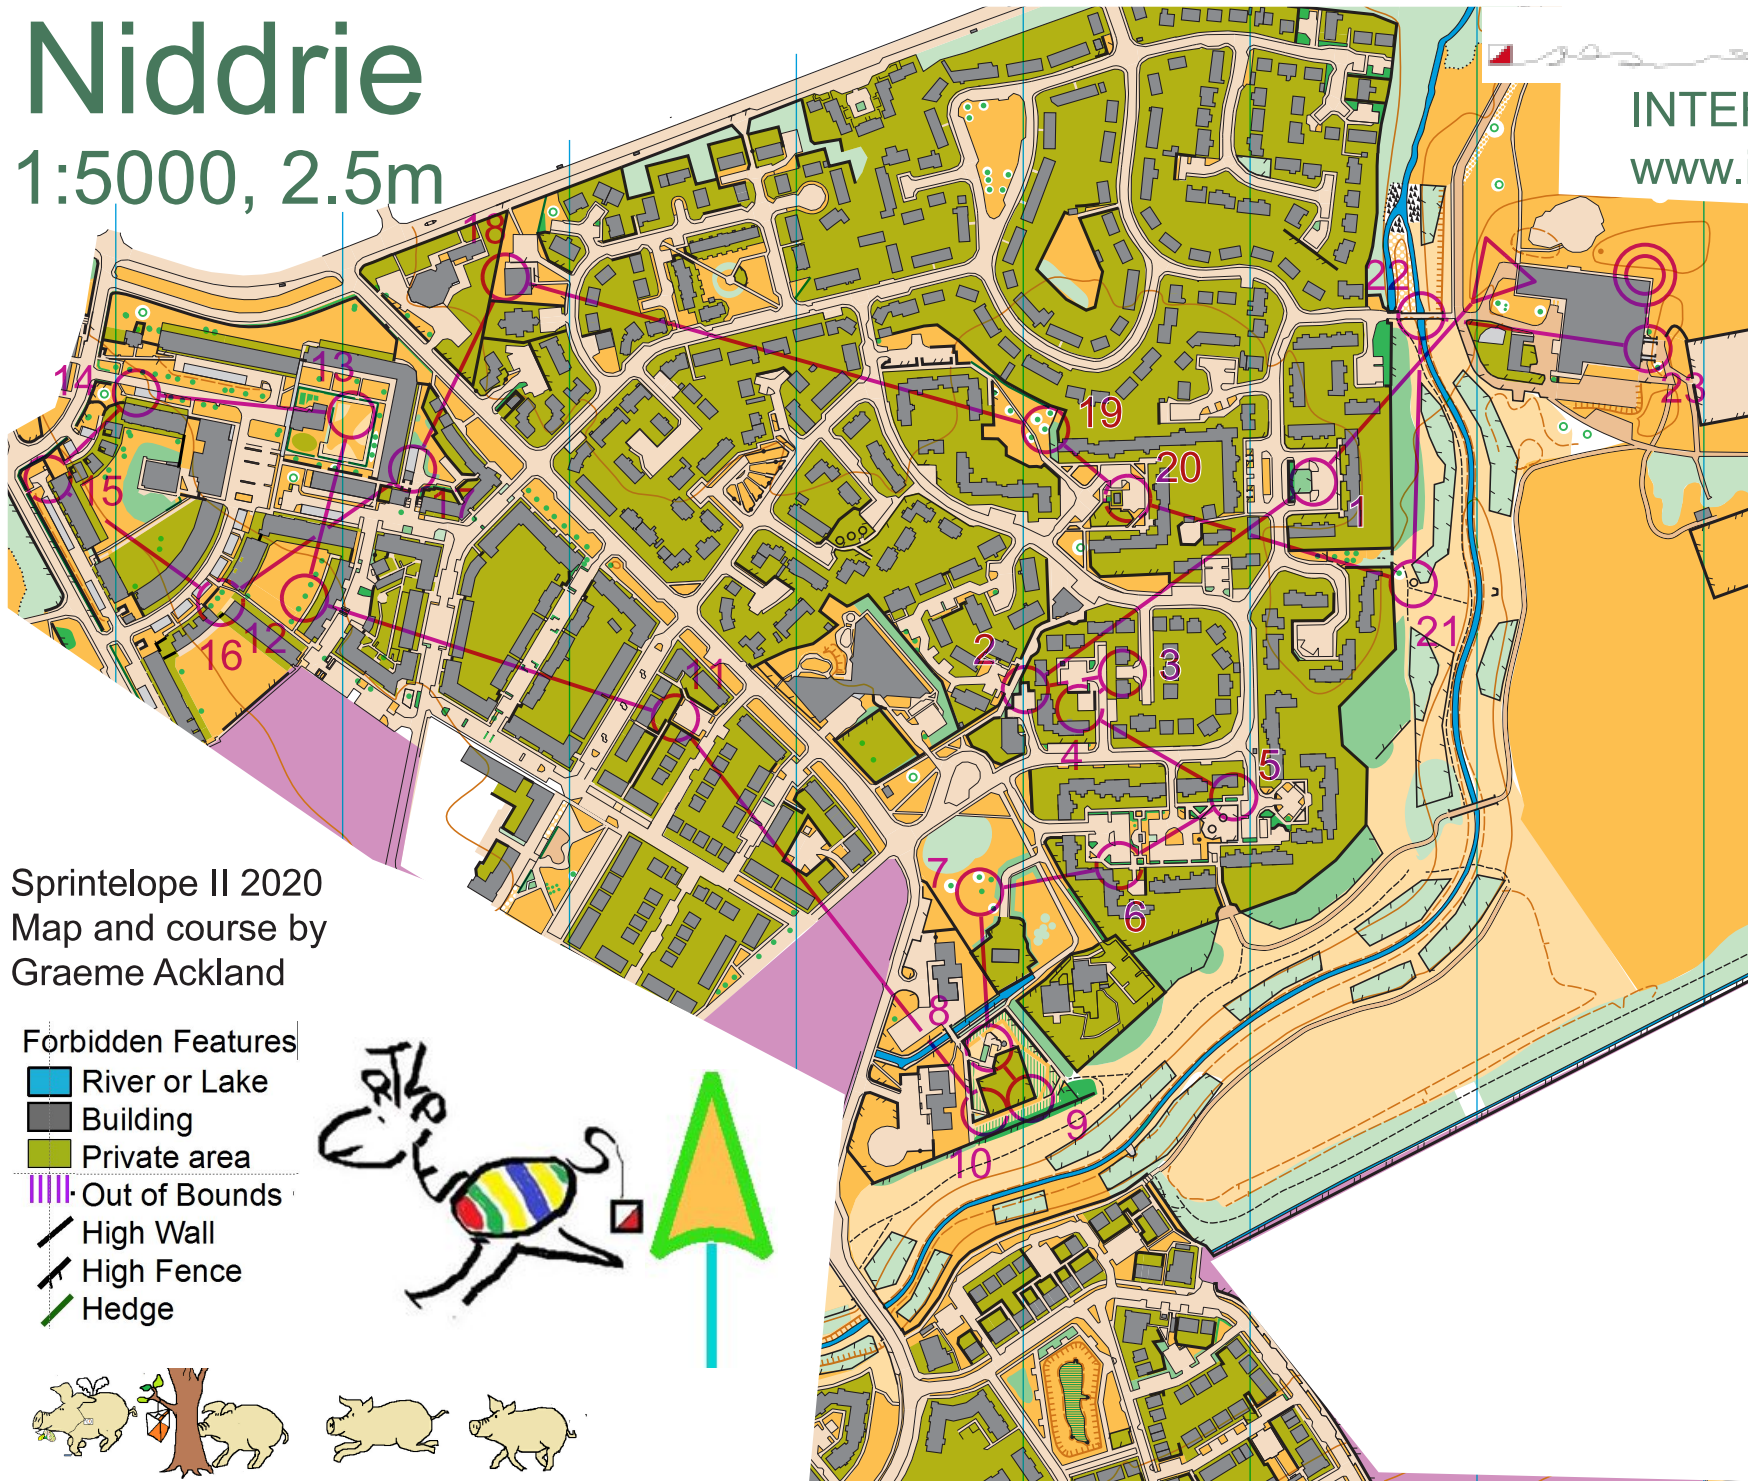

Niddrie

1:5000, 2.5m

INTERLOPERS O.C.
www.interlopers.org.uk

Sprintelope II 2020
Map and course by
Graeme Ackland

Forbidden Features

- River or Lake
- Building
- Private area
- Out of Bounds
- High Wall
- High Fence
- Hedge

Niddrie				
Short	3.4 km			
1	52			
2	53			
3	83			
4	84			
5	54			
6	79			
7	95			
8	85			
9	55			
10	87			
11	81			
12	58			
13	60			
14	59			
15	57			
16	90			
17	91			
18	61			
19	65			
20	97			
21	82			
22	96			
23	80			