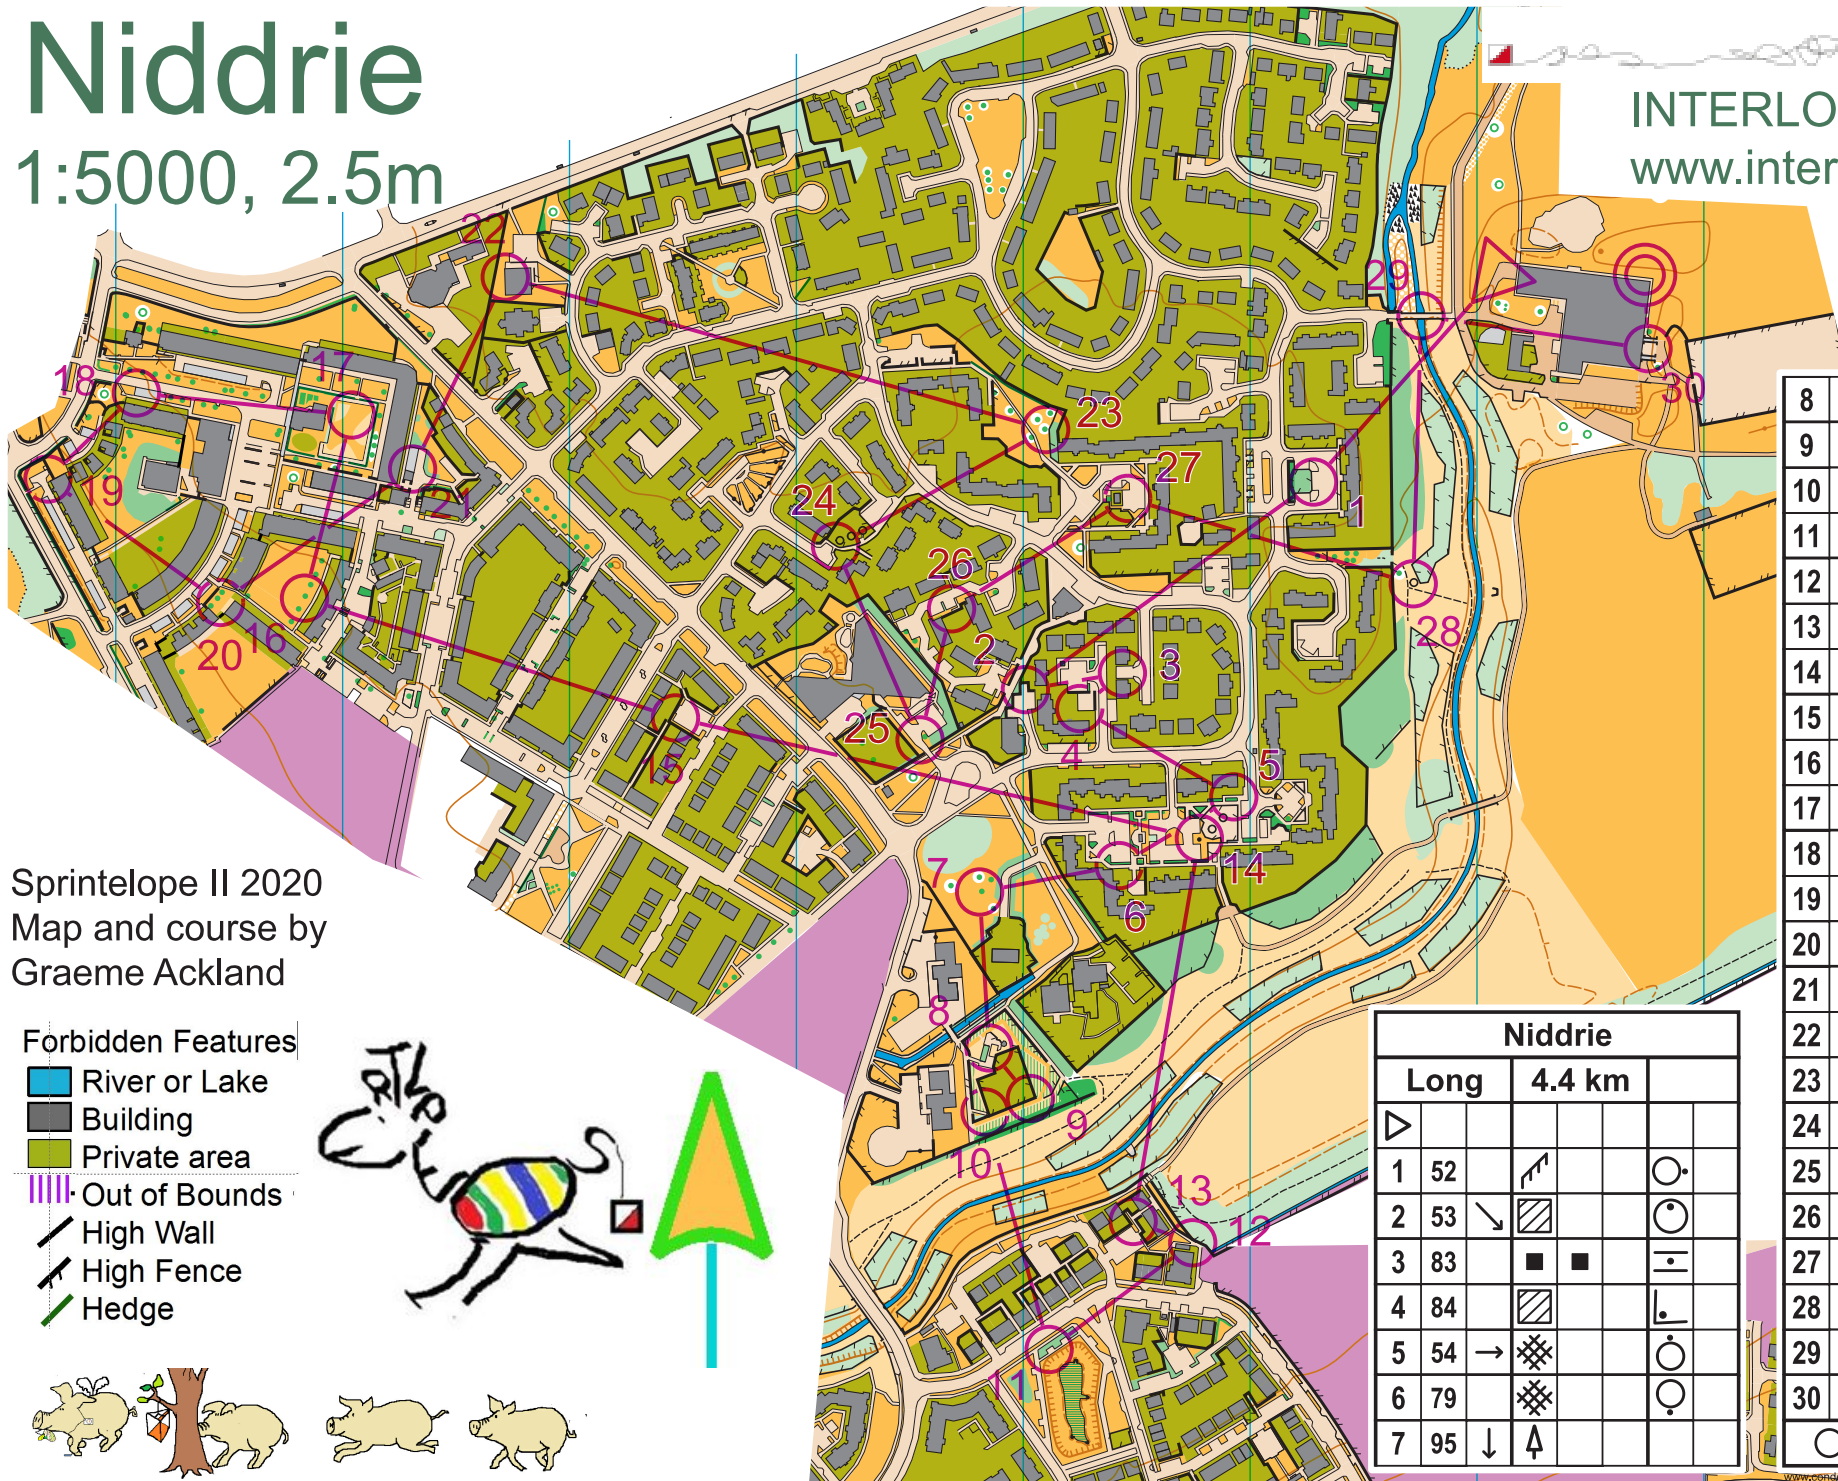

# Niddrie

1:5000, 2.5m

INTERLOPERS O.C.  
www.interlopers.org.uk

Sprintelope II 2020  
Map and course by  
Graeme Ackland

### Forbidden Features

- River or Lake
- Building
- Private area
- Out of Bounds
- High Wall
- High Fence
- Hedge

Niddrie			
Long	4.4 km		
1	52		
2	53		
3	83		
4	84		
5	54		
6	79		
7	95		

8	85		
9	55		
10	87		
11	92		
12	94		
13	93		
14	69		
15	81		
16	58		
17	60		
18	59		
19	57		
20	90		
21	91		
22	61		
23	65		
24	63		
25	56		
26	67		
27	97		
28	82		
29	96		
30	80		

--- 50 m ---