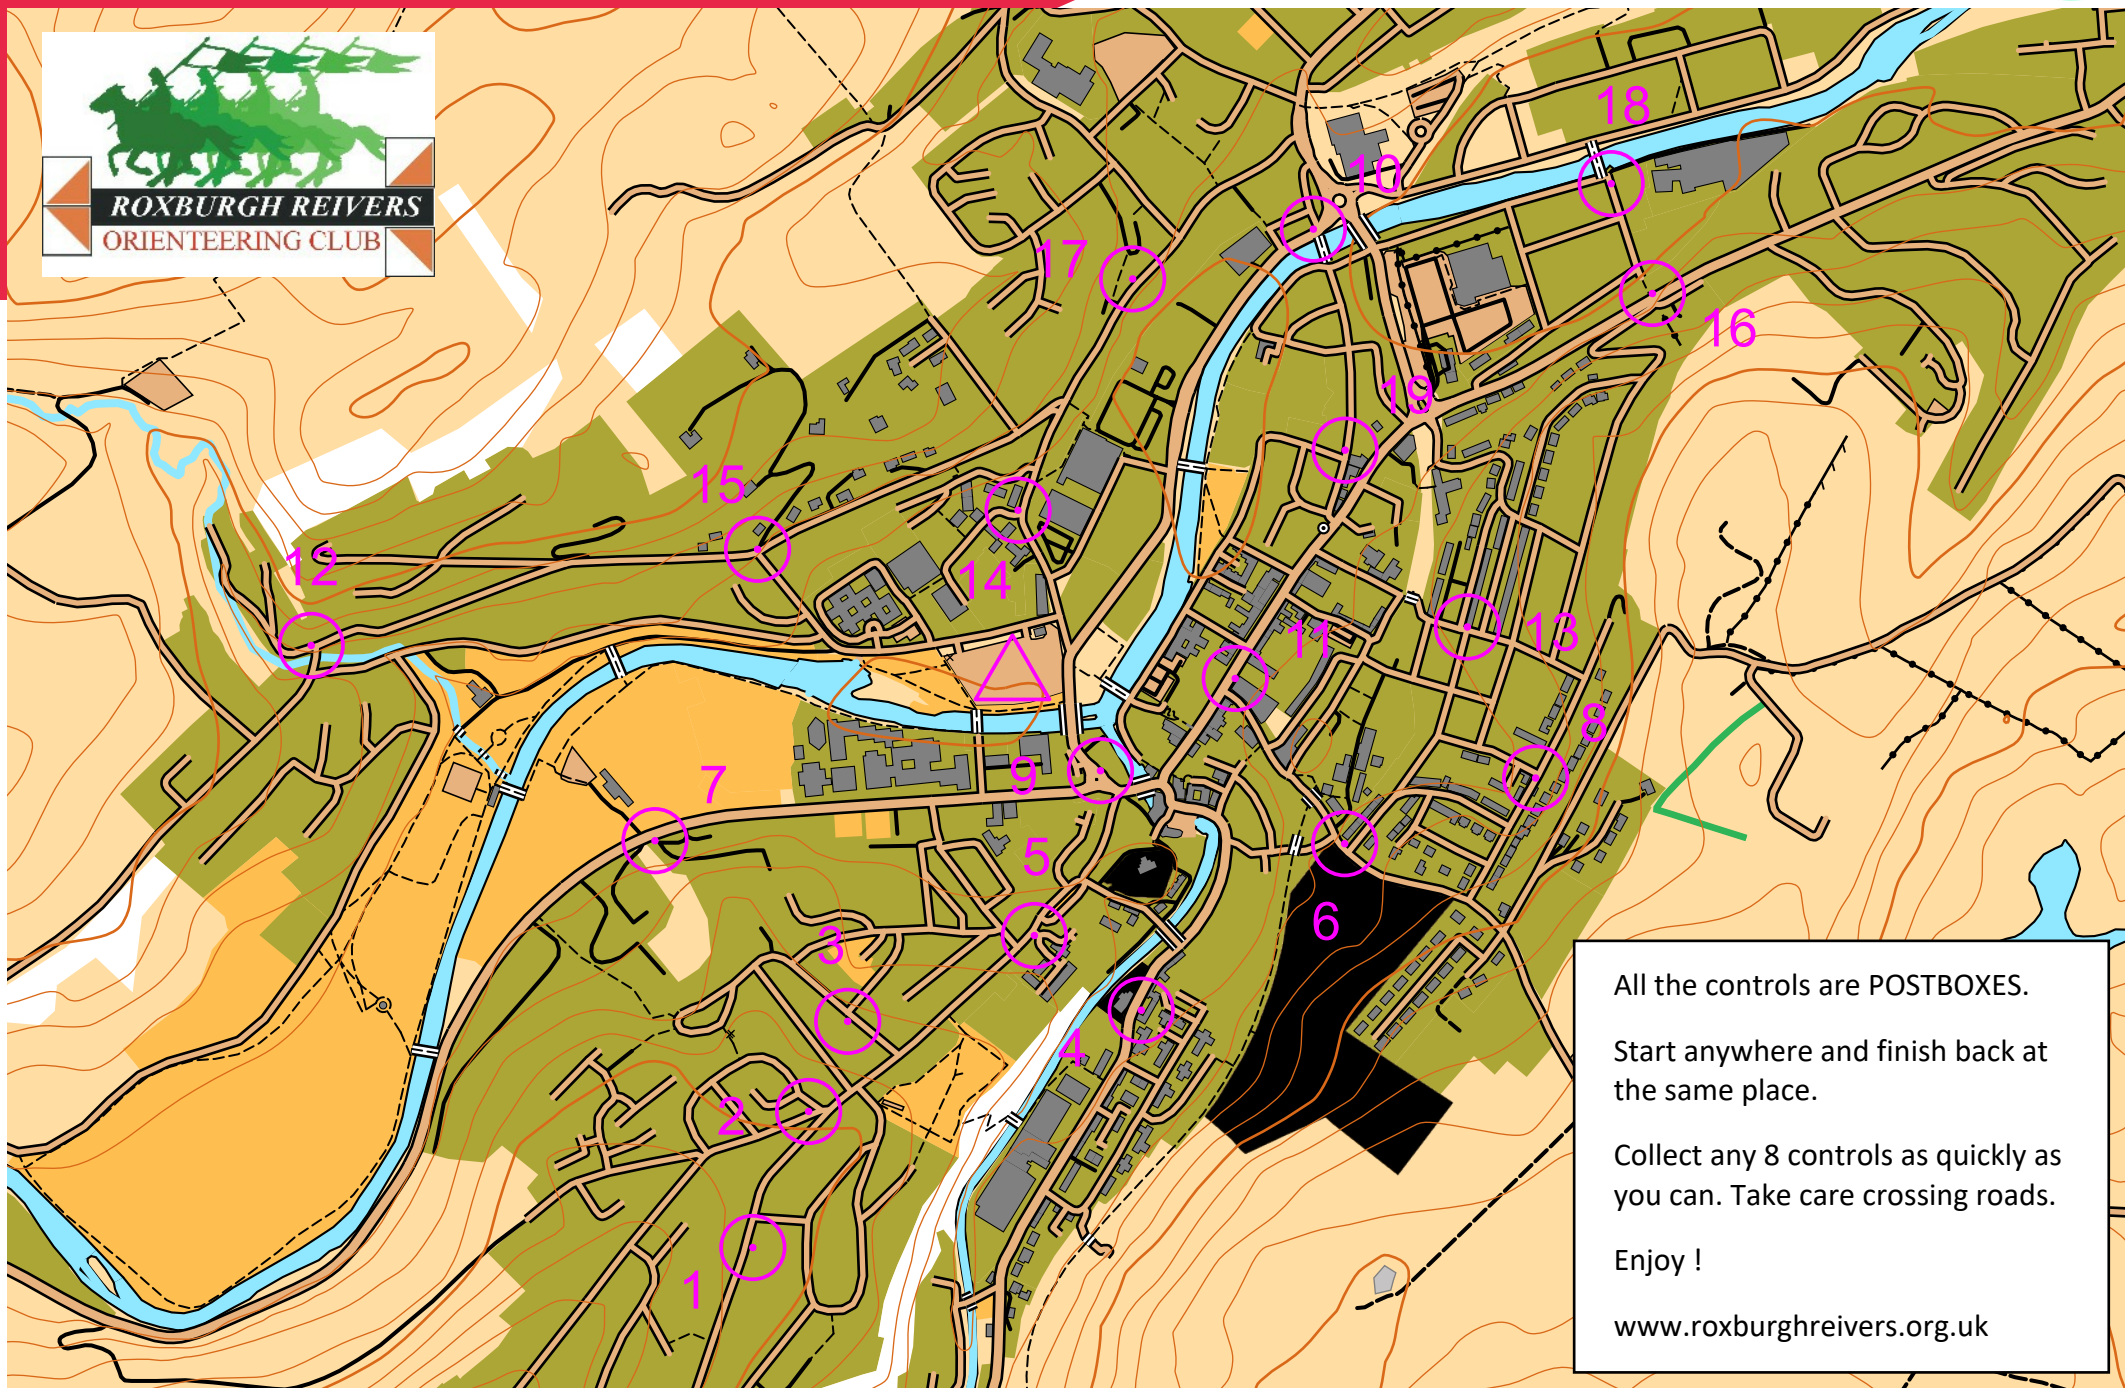

HAWICK URBAN MAPRUN

scale 1:10000, contours 10m
500m

All the controls are POSTBOXES.
Start anywhere and finish back at the same place.
Collect any 8 controls as quickly as you can. Take care crossing roads.
Enjoy !
www.roxburghreivers.org.uk