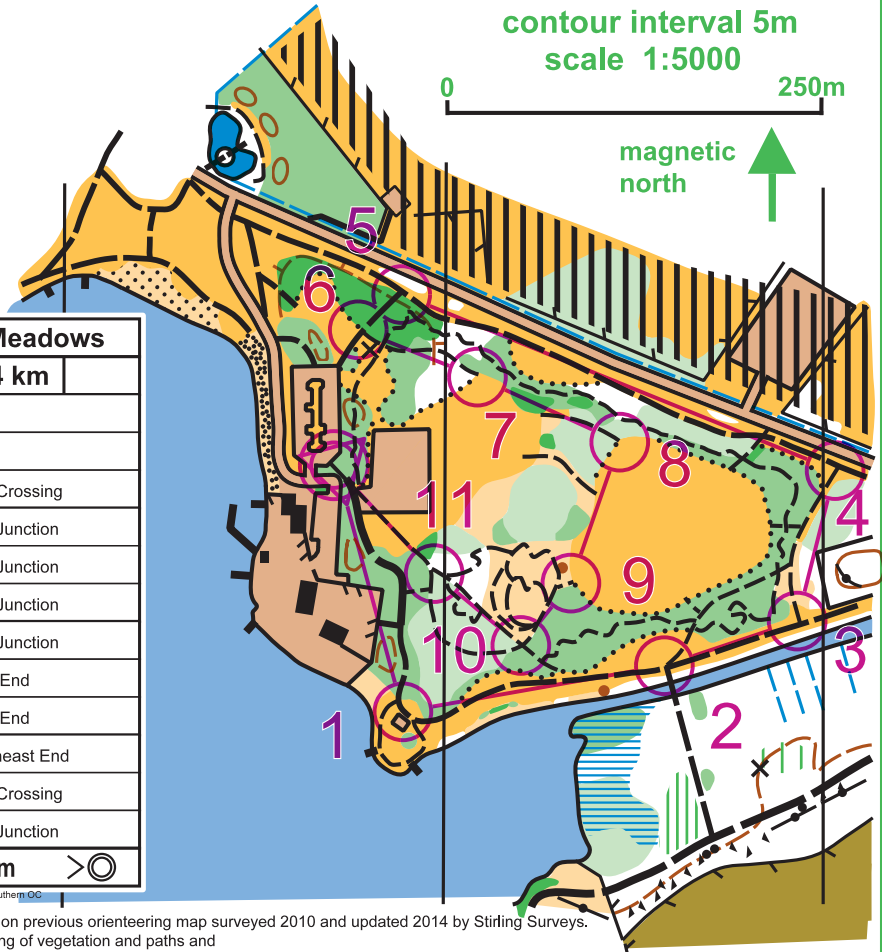

Lochore Meadows Education Centre

contour interval 5m

scale 1:5000

- Open Land
- Rough Open Land
- Open sandy ground
- Open stony ground
- Runnable Woodland
- Forest slow run
- Forest walk
- Forest Fight
- Distinct vegetation boundary
- Car park/hardstanding
- Permanent Out of Bounds
- Road
- Track
- Footpath
- Small path
- Knoll/Small hill
- Manmade
- Building
- Fence
- Wall
- Lake
- Pond
- Ditch
- Marsh

Lochore Meadows		
White 1		1.4 km
1	54	Path Bend
2	58	Path Path Crossing
3	12	Path Path Junction
4	33	Path Path Junction
5	4	Path Path Junction
6	3	Path Path Junction
7	31	Path, East End
8	15	Path, East End
9	83	Path, Northeast End
10	23	Path Path Crossing
11	59	Path Path Junction

Based on previous orienteering map surveyed 2010 and updated 2014 by Stirling Surveys. Updating of vegetation and paths and redrawn in OCAD 9 by J Emeleus, April 2018. Minor updates April 2019 for event 76482. Copyright Fife Council.