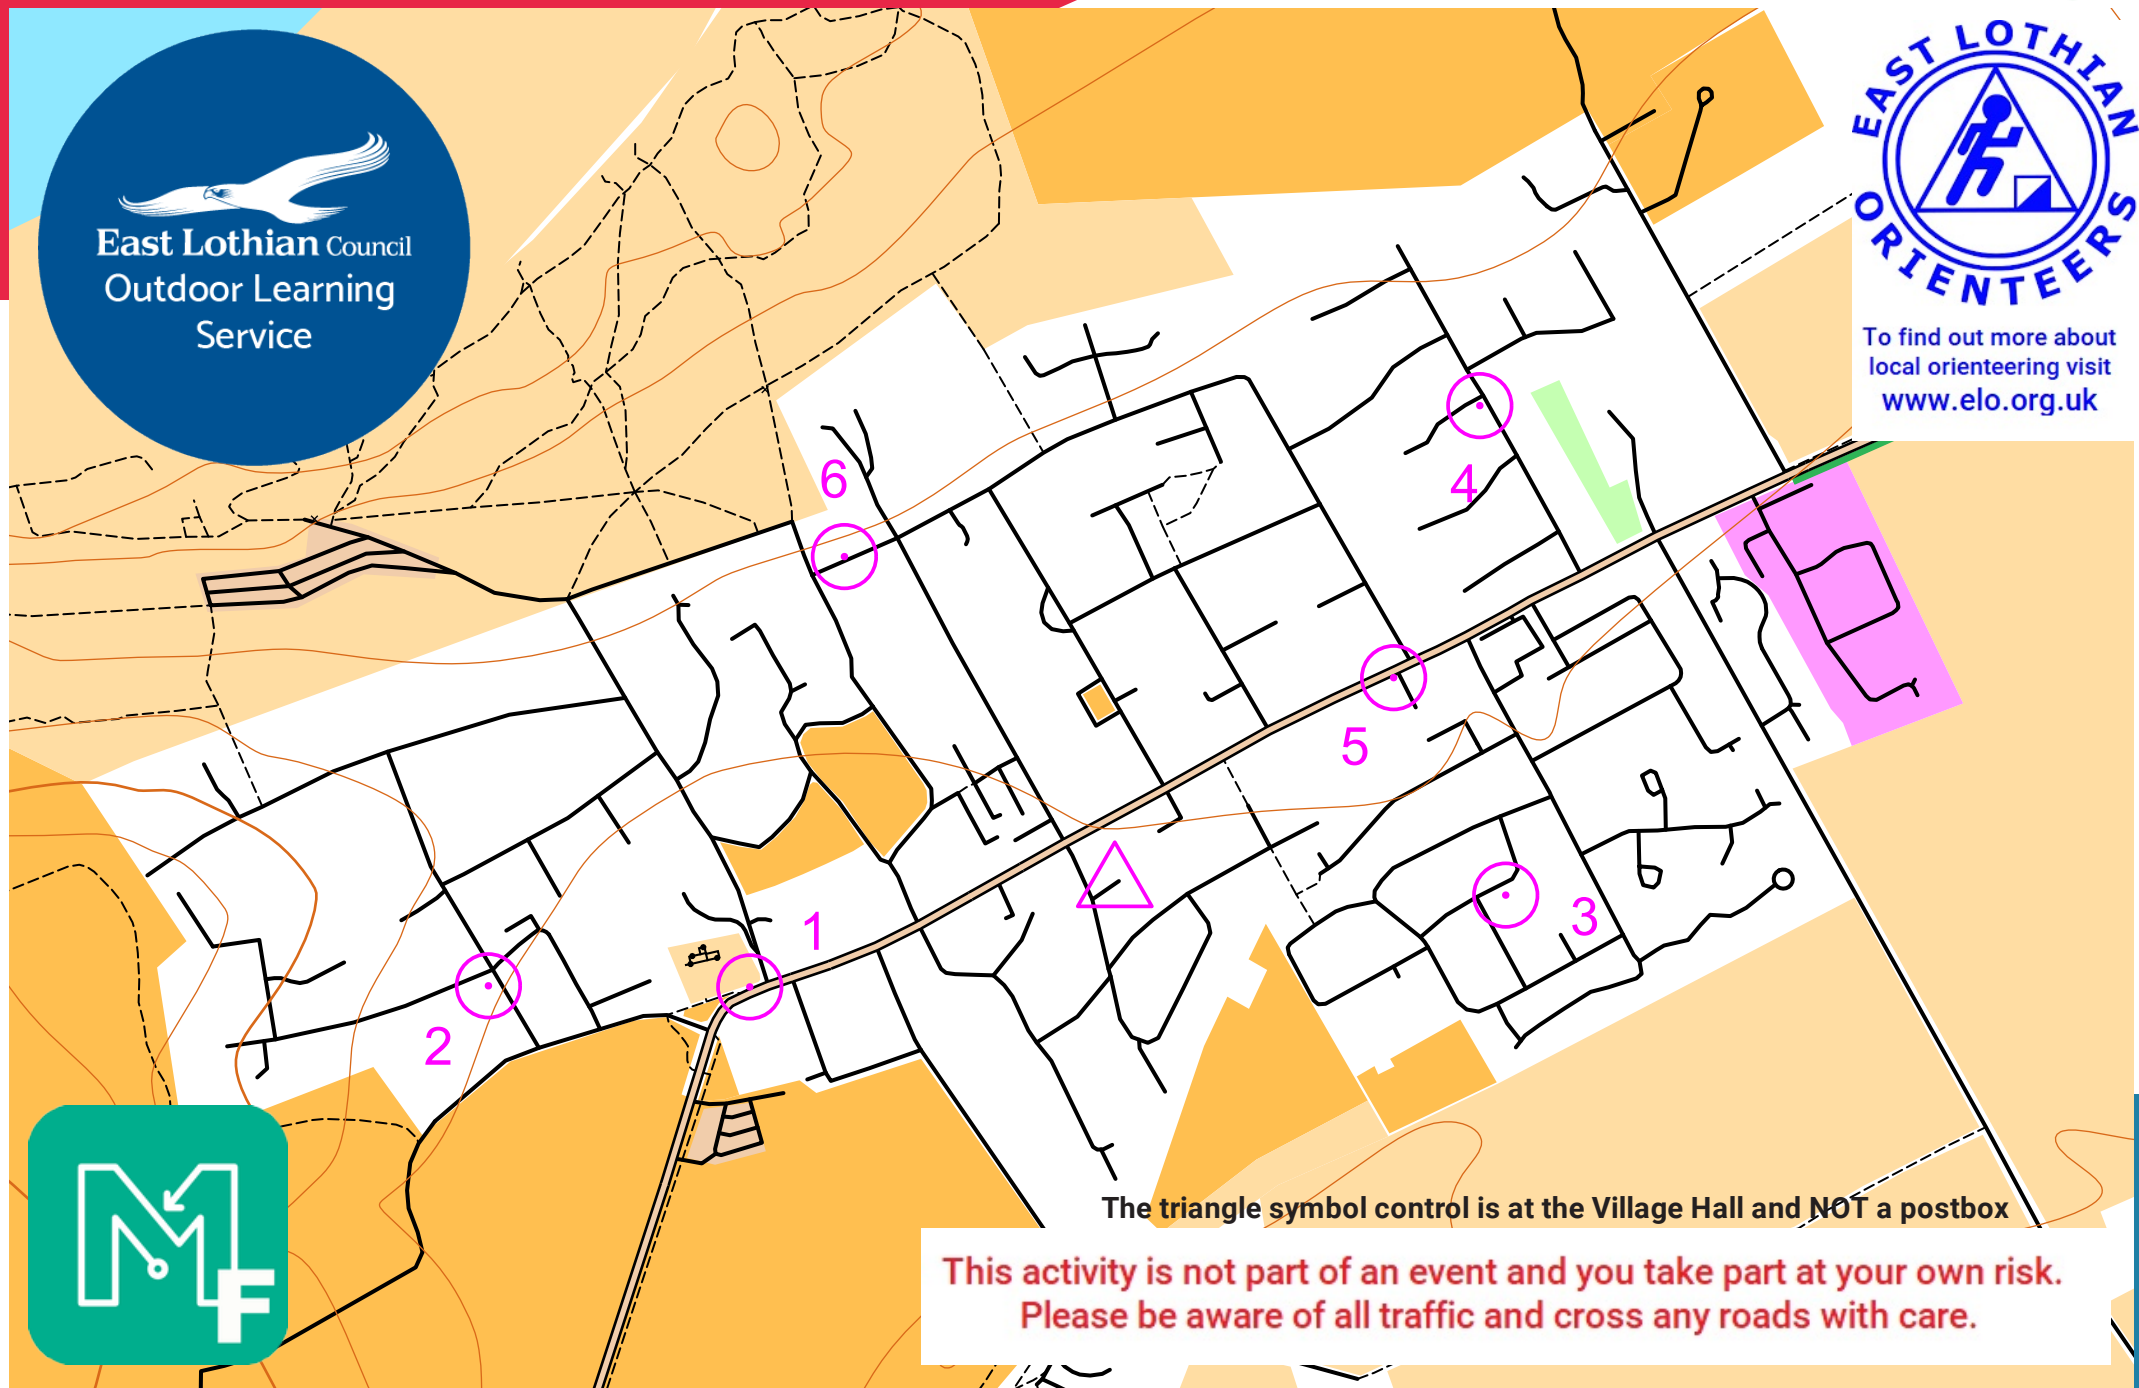

GULLANE POSTBOX MAPRUN

scale 1:7500, contours 10m
200m

To find out more about local orienteering visit www.elo.org.uk

The triangle symbol control is at the Village Hall and NOT a postbox

**This activity is not part of an event and you take part at your own risk.
Please be aware of all traffic and cross any roads with care.**