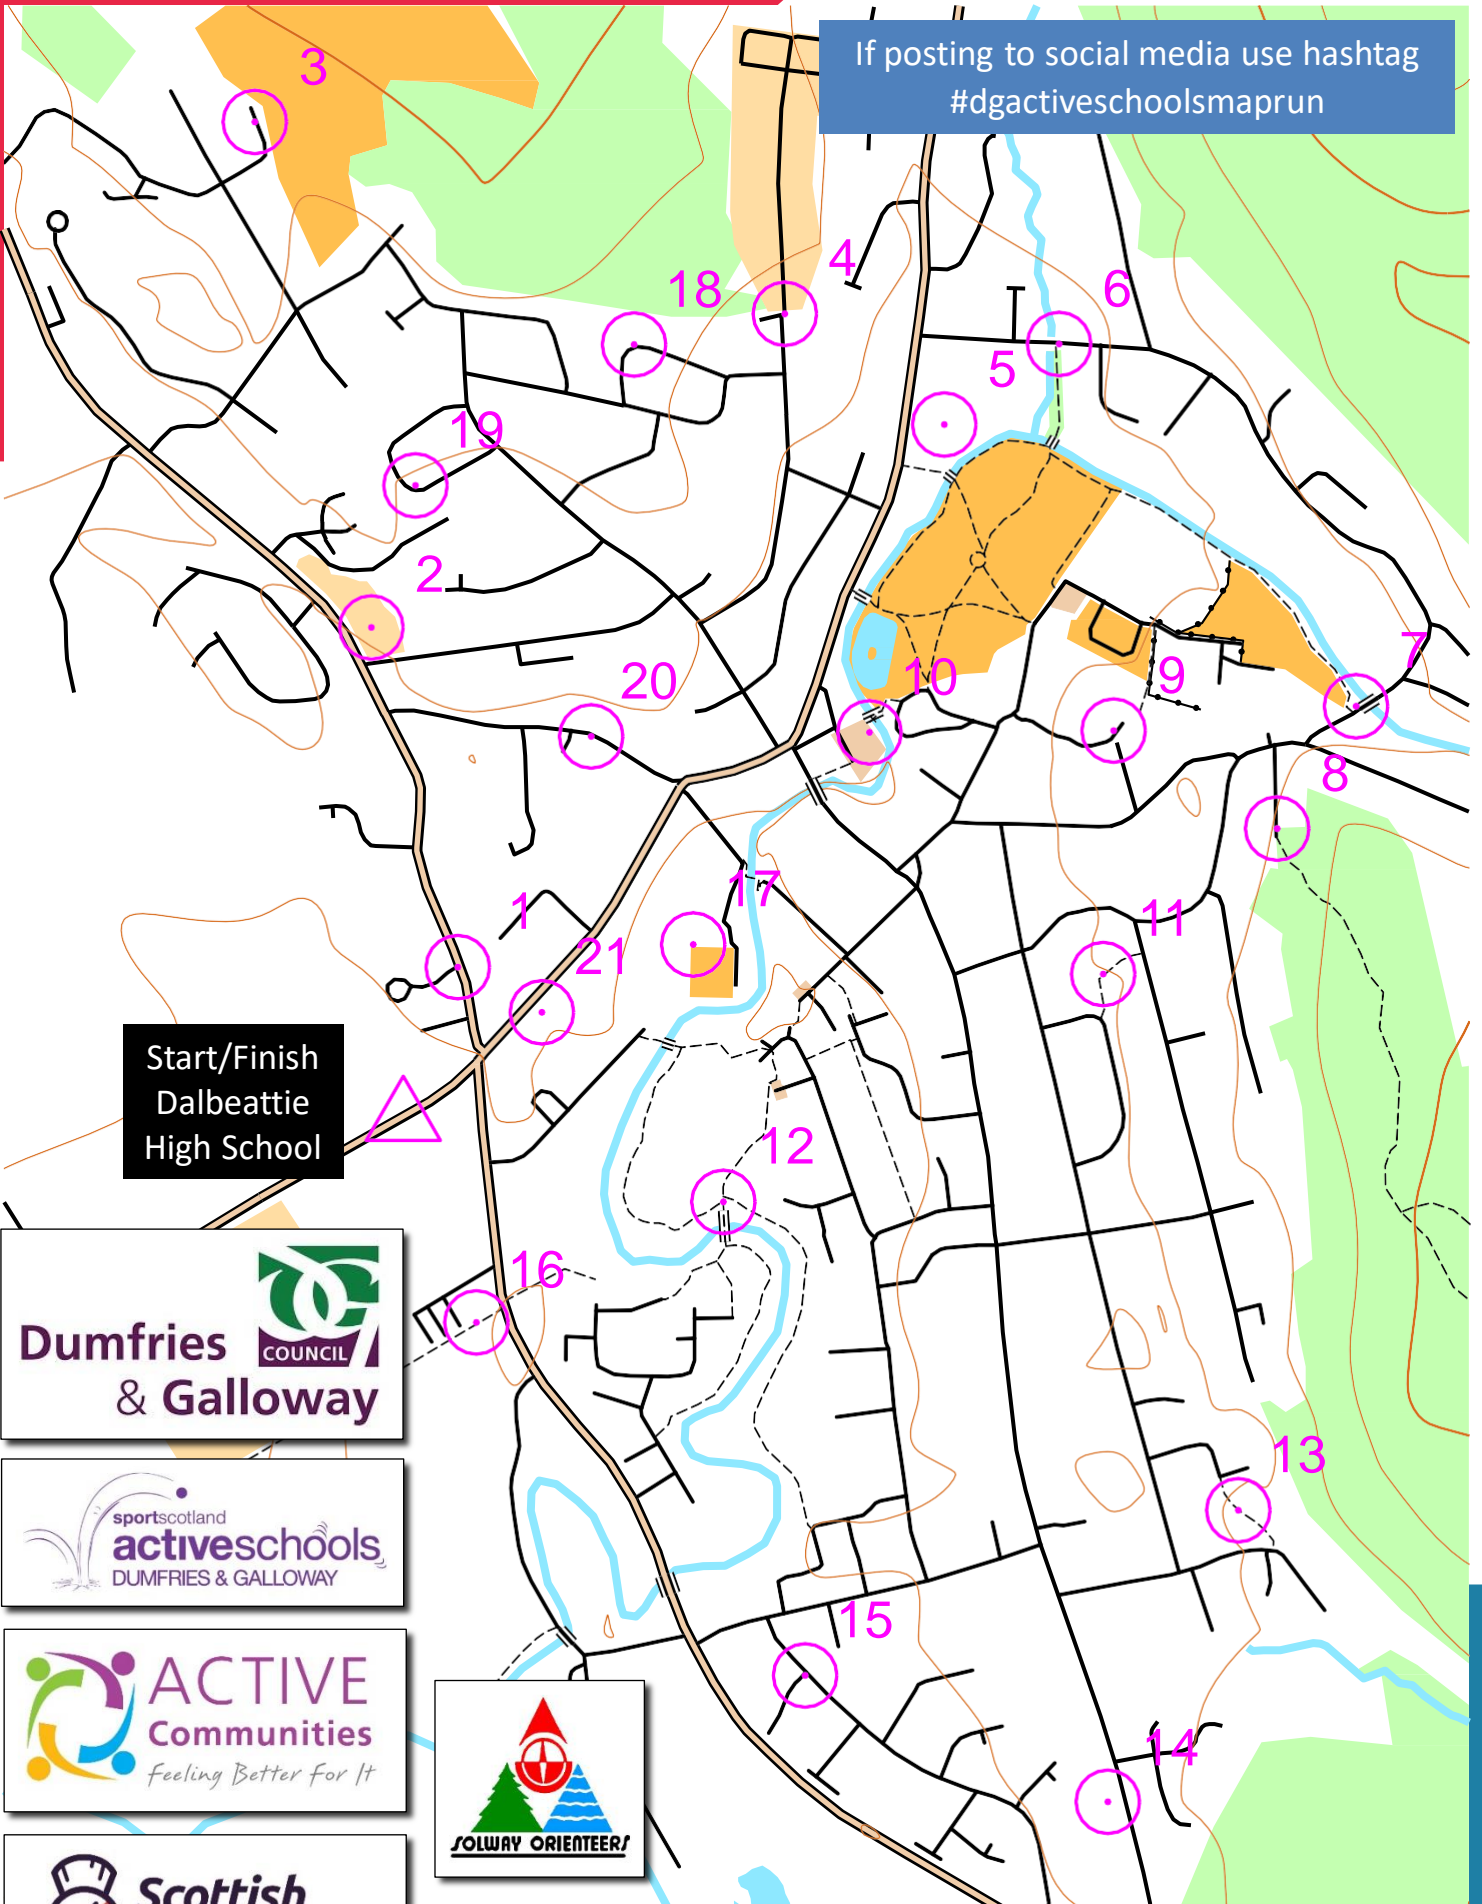

# DALBEATTIE STREETS 2020

OFFICIAL

scale 1:7500, contours 10m  
200m

If posting to social media use hashtag  
#dgactiveschoolsmarun

Start/Finish  
Dalbeattie  
High School

Disclaimer – This activity is not part of an event and you take part at your own risk. Please be aware of all traffic and take care crossing all roads. Children should be accompanied by an adult at all times and should not take part on their own.

Map data (c) OpenStreetMap, available under the Open Database Licence. Contains OS data (c) Crown copyright & database right OS 2013-2017. OOM created by Oliver O'Brien. Make your own: <http://oomap.co.uk/>