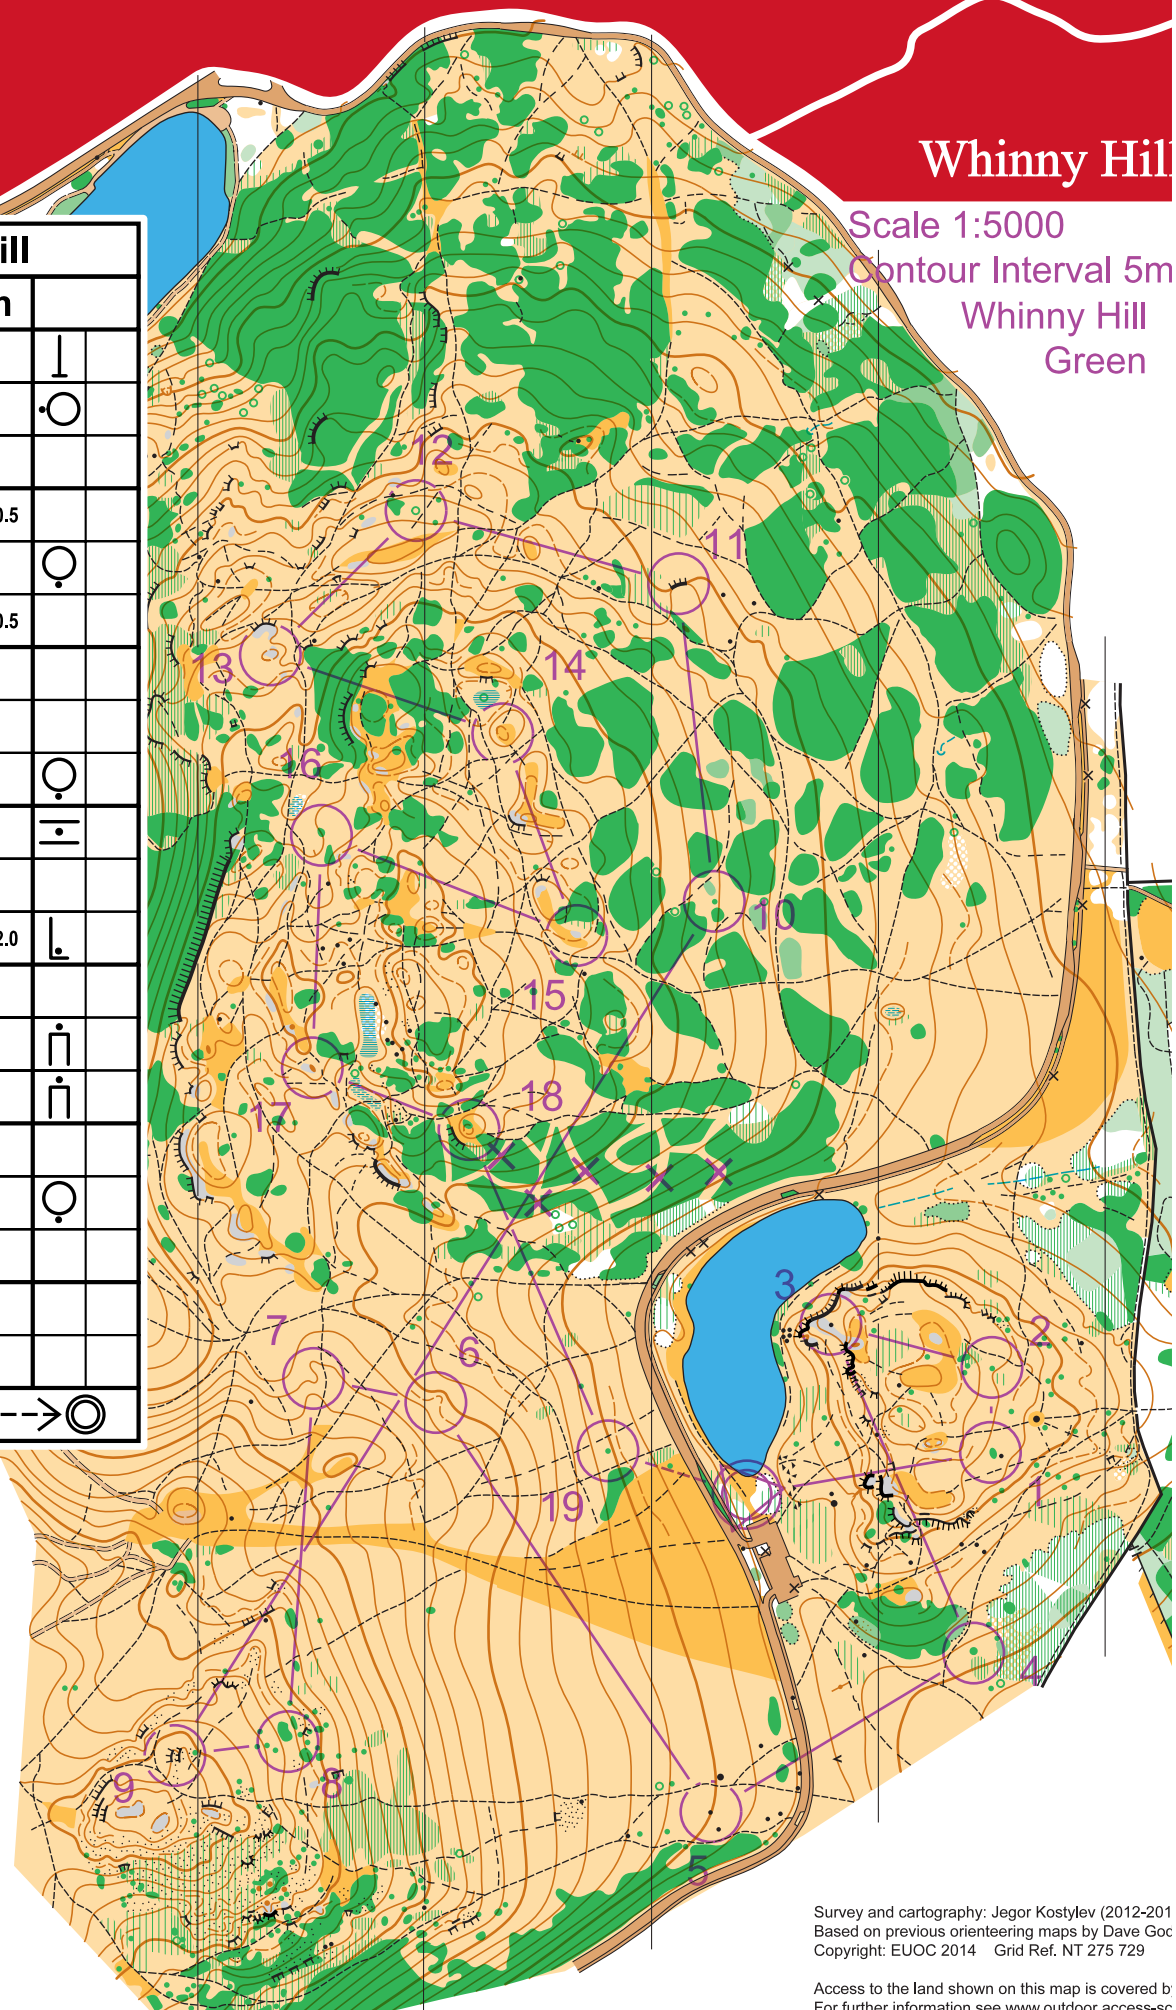

Whinny Hill

Scale 1:5000
 Contour Interval 5m
 Whinny Hill
 Green

Whinny Hill				
Green		3.8 km		
▽		/		⊥
1	31	⊗		○
2	32	→ ⊗		
3	33	▲	0.5	
4	34	⊗		○
5	35	↖ ▲	0.5	
6	36	⊂		
7	37	∩		
8	38	↖ ⊗		○
9	40	≡ ≡		⊥
10	42	⤴		
11	43	≡	2.0	⊥
12	44	⤴		
13	45	○ *		⊥
14	46	○		⊥
15	47	*		
16	48	↑ ⊗		○
17	49	● *		
18	50	○		
19	51	⤴		
○ - - - 95 m - - - → ⊙				

www.condes.net 10.1.1 Edinburgh Southern OC
 Whinny Hill MAPRUN

Survey and cartography: Jegor Kostylev (2012-201)
 Based on previous orienteering maps by Dave Goc
 Copyright: EUOC 2014 Grid Ref. NT 275 729

Access to the land shown on this map is covered by
 For further information see www.outdoor-access-sc