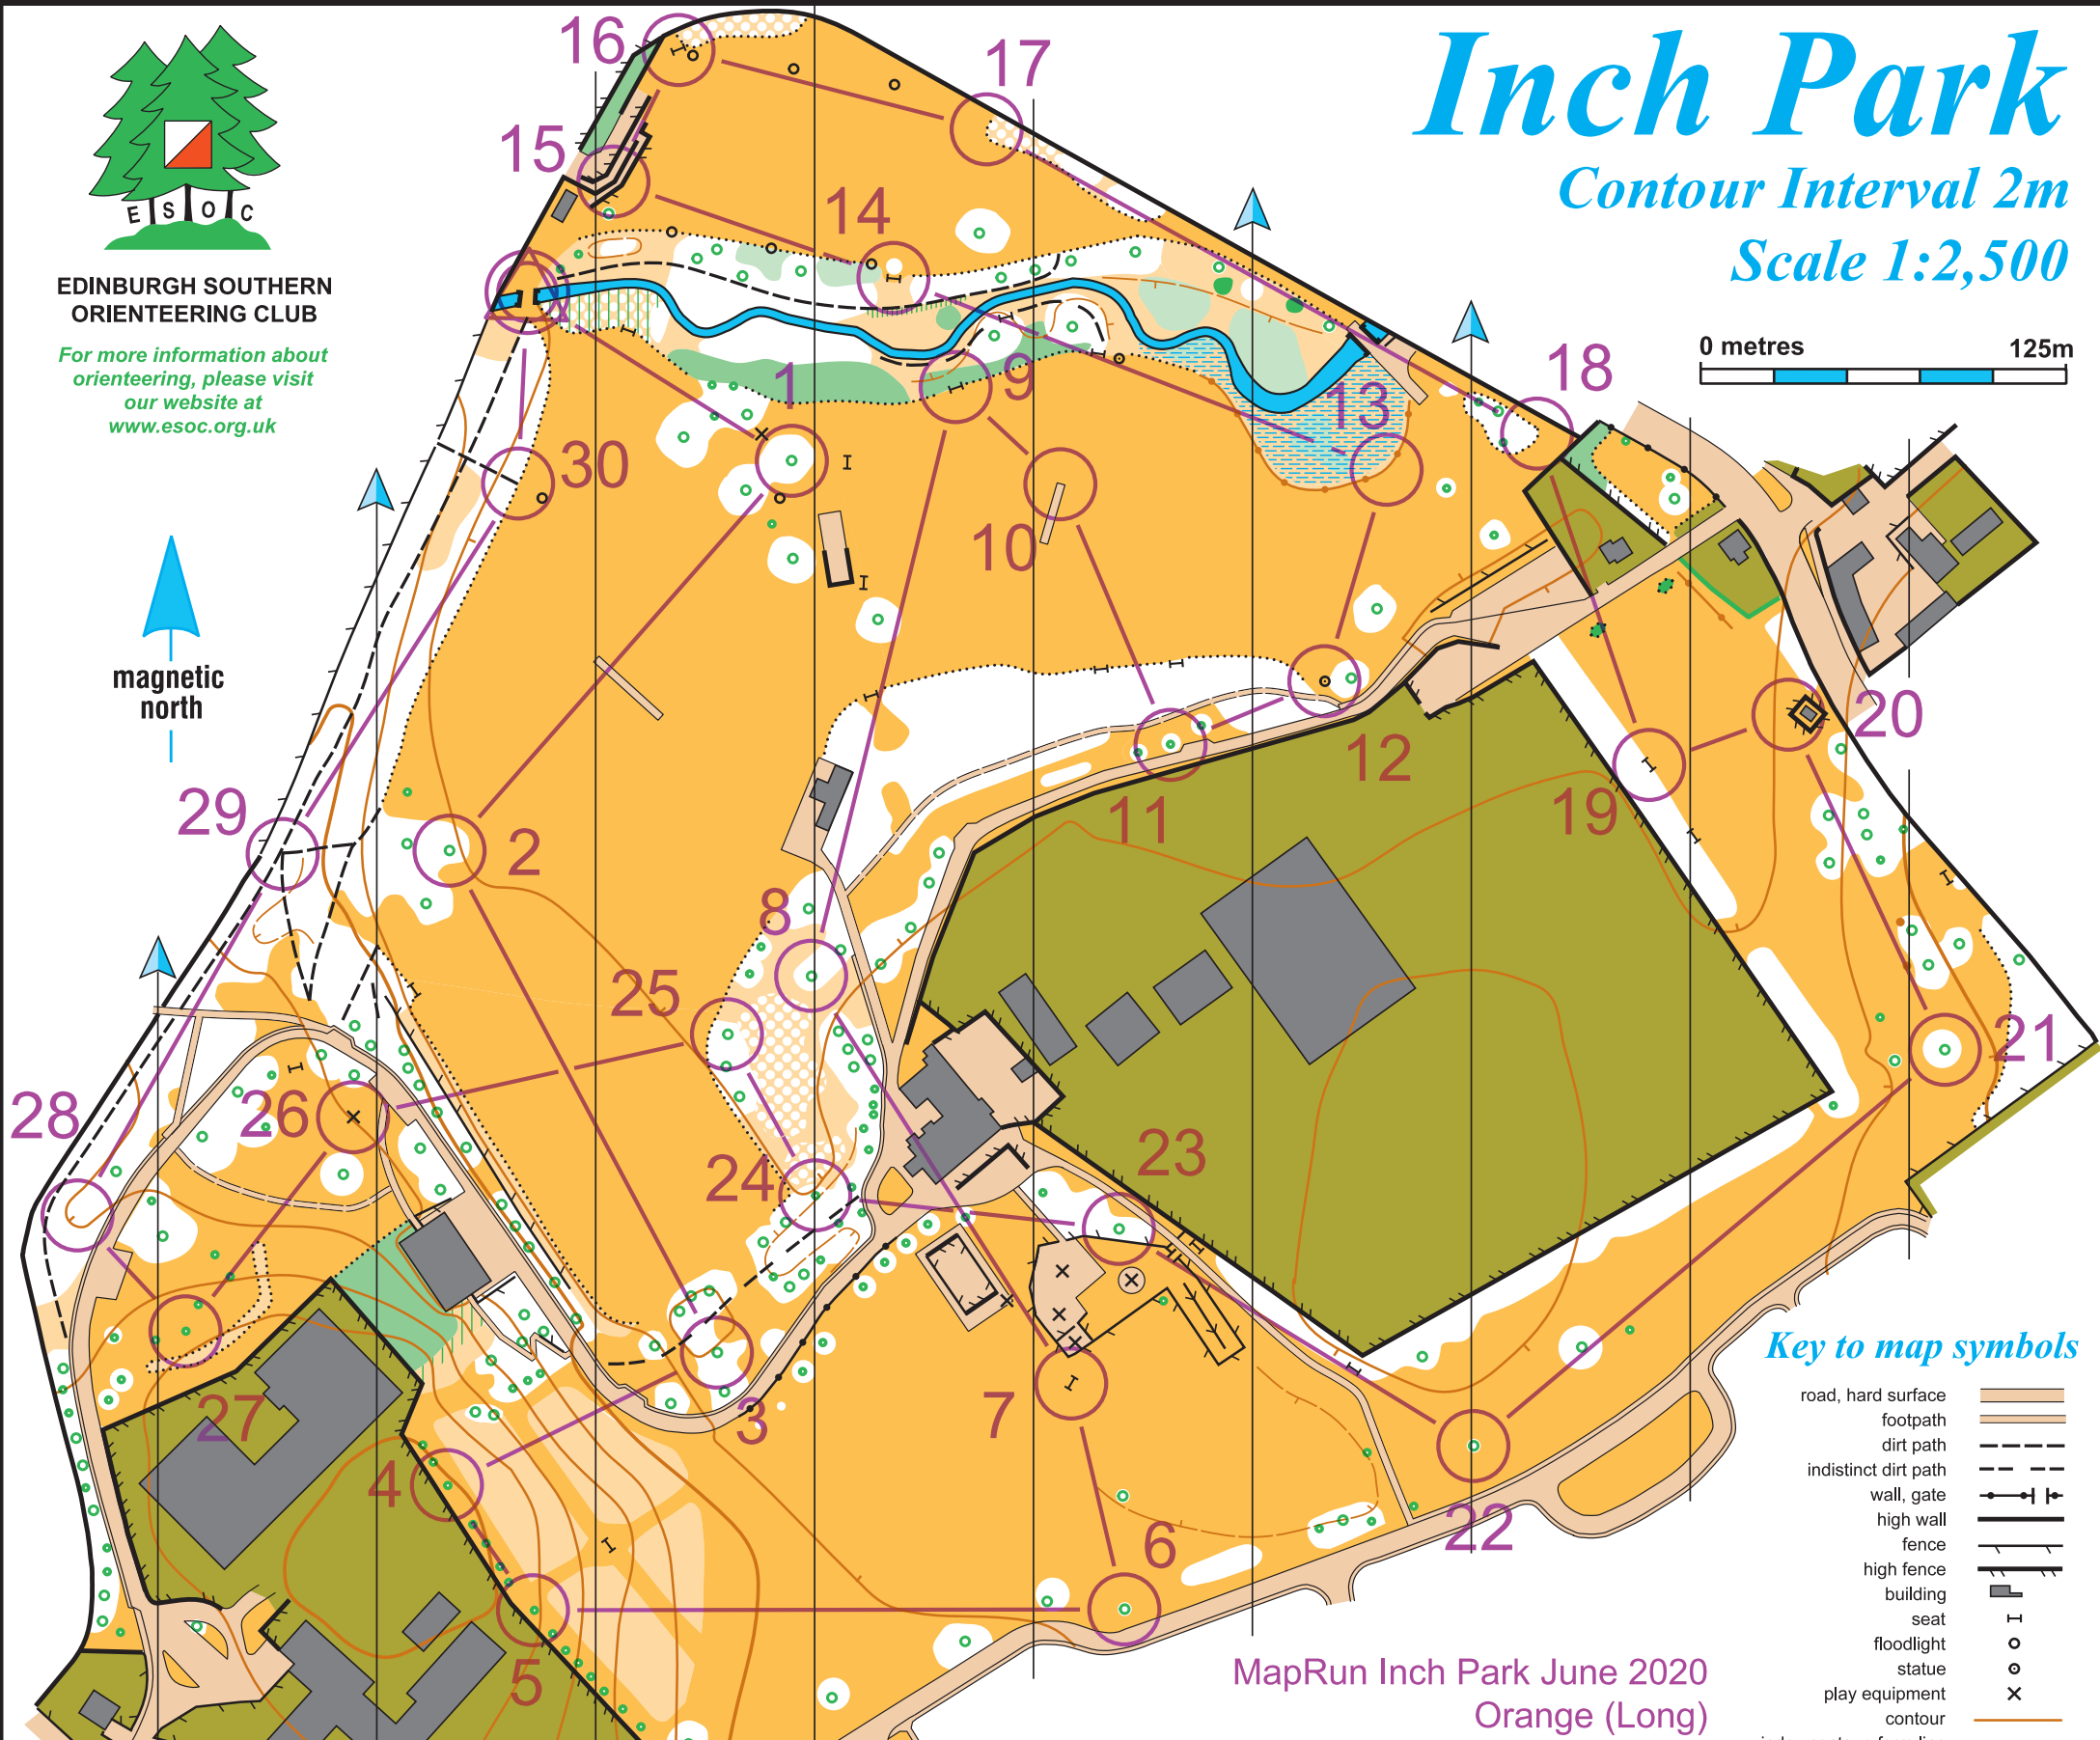

EDINBURGH SOUTHERN ORIENTEERING CLUB

For more information about orienteering, please visit our website at www.esoc.org.uk

Inch Park

Contour Interval 2m

Scale 1:2,500

Key to map symbols

- road, hard surface
- footpath
- dirt path
- indistinct dirt path
- wall, gate
- high wall
- fence
- high fence
- building
- seat
- floodlight
- statue
- play equipment
- contour
- index contour, form line
- earth wall
- knoll
- distinct tree: large, small
- stream, marsh
- forest: run
- forest: slow run
- forest: walk
- forest: fight
- undergrowth
- open land
- rough open land
- rough open scattered trees
- private garden/land
- distinct vegetation change

MapRun Inch Park June 2020
Orange (Long)

MapRun Inch Park June 2020			
Orange (Long)	3.7 km	25m	
1	106		
2	115		
3	117		
4	118		
5	113		

6	119			
7	112			
8	107			
9	120			
10	121			
11	122			
12	108			
13	105			
14	123			

15	124			
16	102			
17	104			
18	125			
19	126			
20	109			
21	110			
22	111			
23	127			

24	128			
25	129			
26	114			
27	130			
28	131			
29	132			
30	116			

65 m