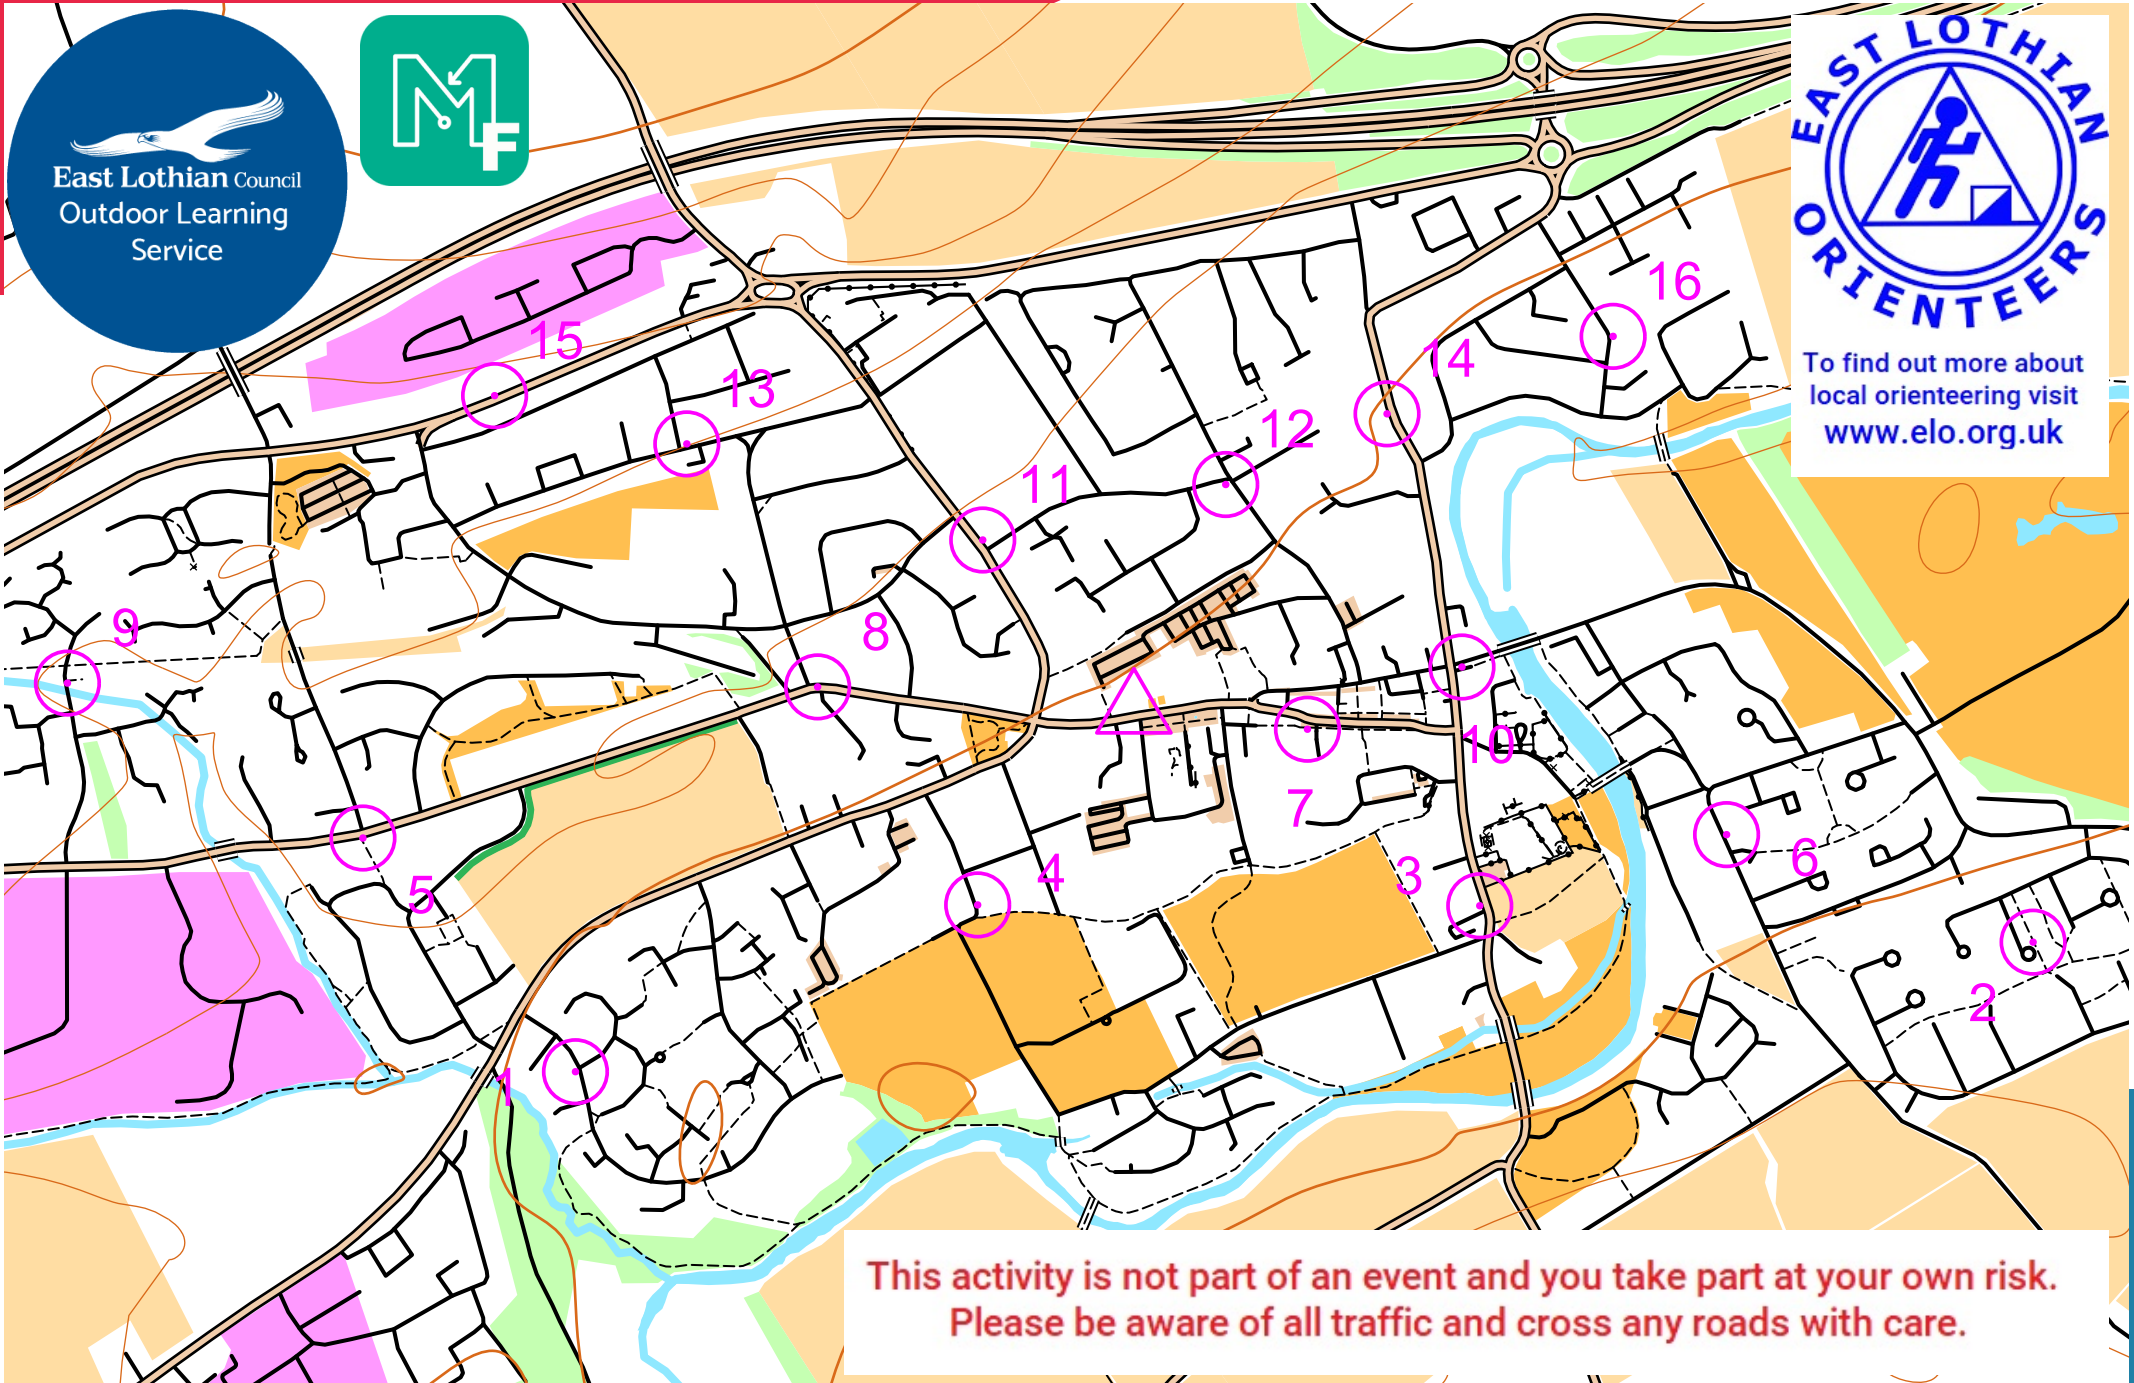

# HADDINGTON POSTBOX MAPRUN

scale 1:10000, contours 10m  
500m

To find out more about local orienteering visit [www.elo.org.uk](http://www.elo.org.uk)

**This activity is not part of an event and you take part at your own risk.  
Please be aware of all traffic and cross any roads with care.**

Map data (c) OpenStreetMap, available under the Open Database Licence.  
Contains OS data (c) Crown copyright & database right OS 2013-2017.  
OOM created by Oliver O'Brien. Make your own: <http://oomap.co.uk/>