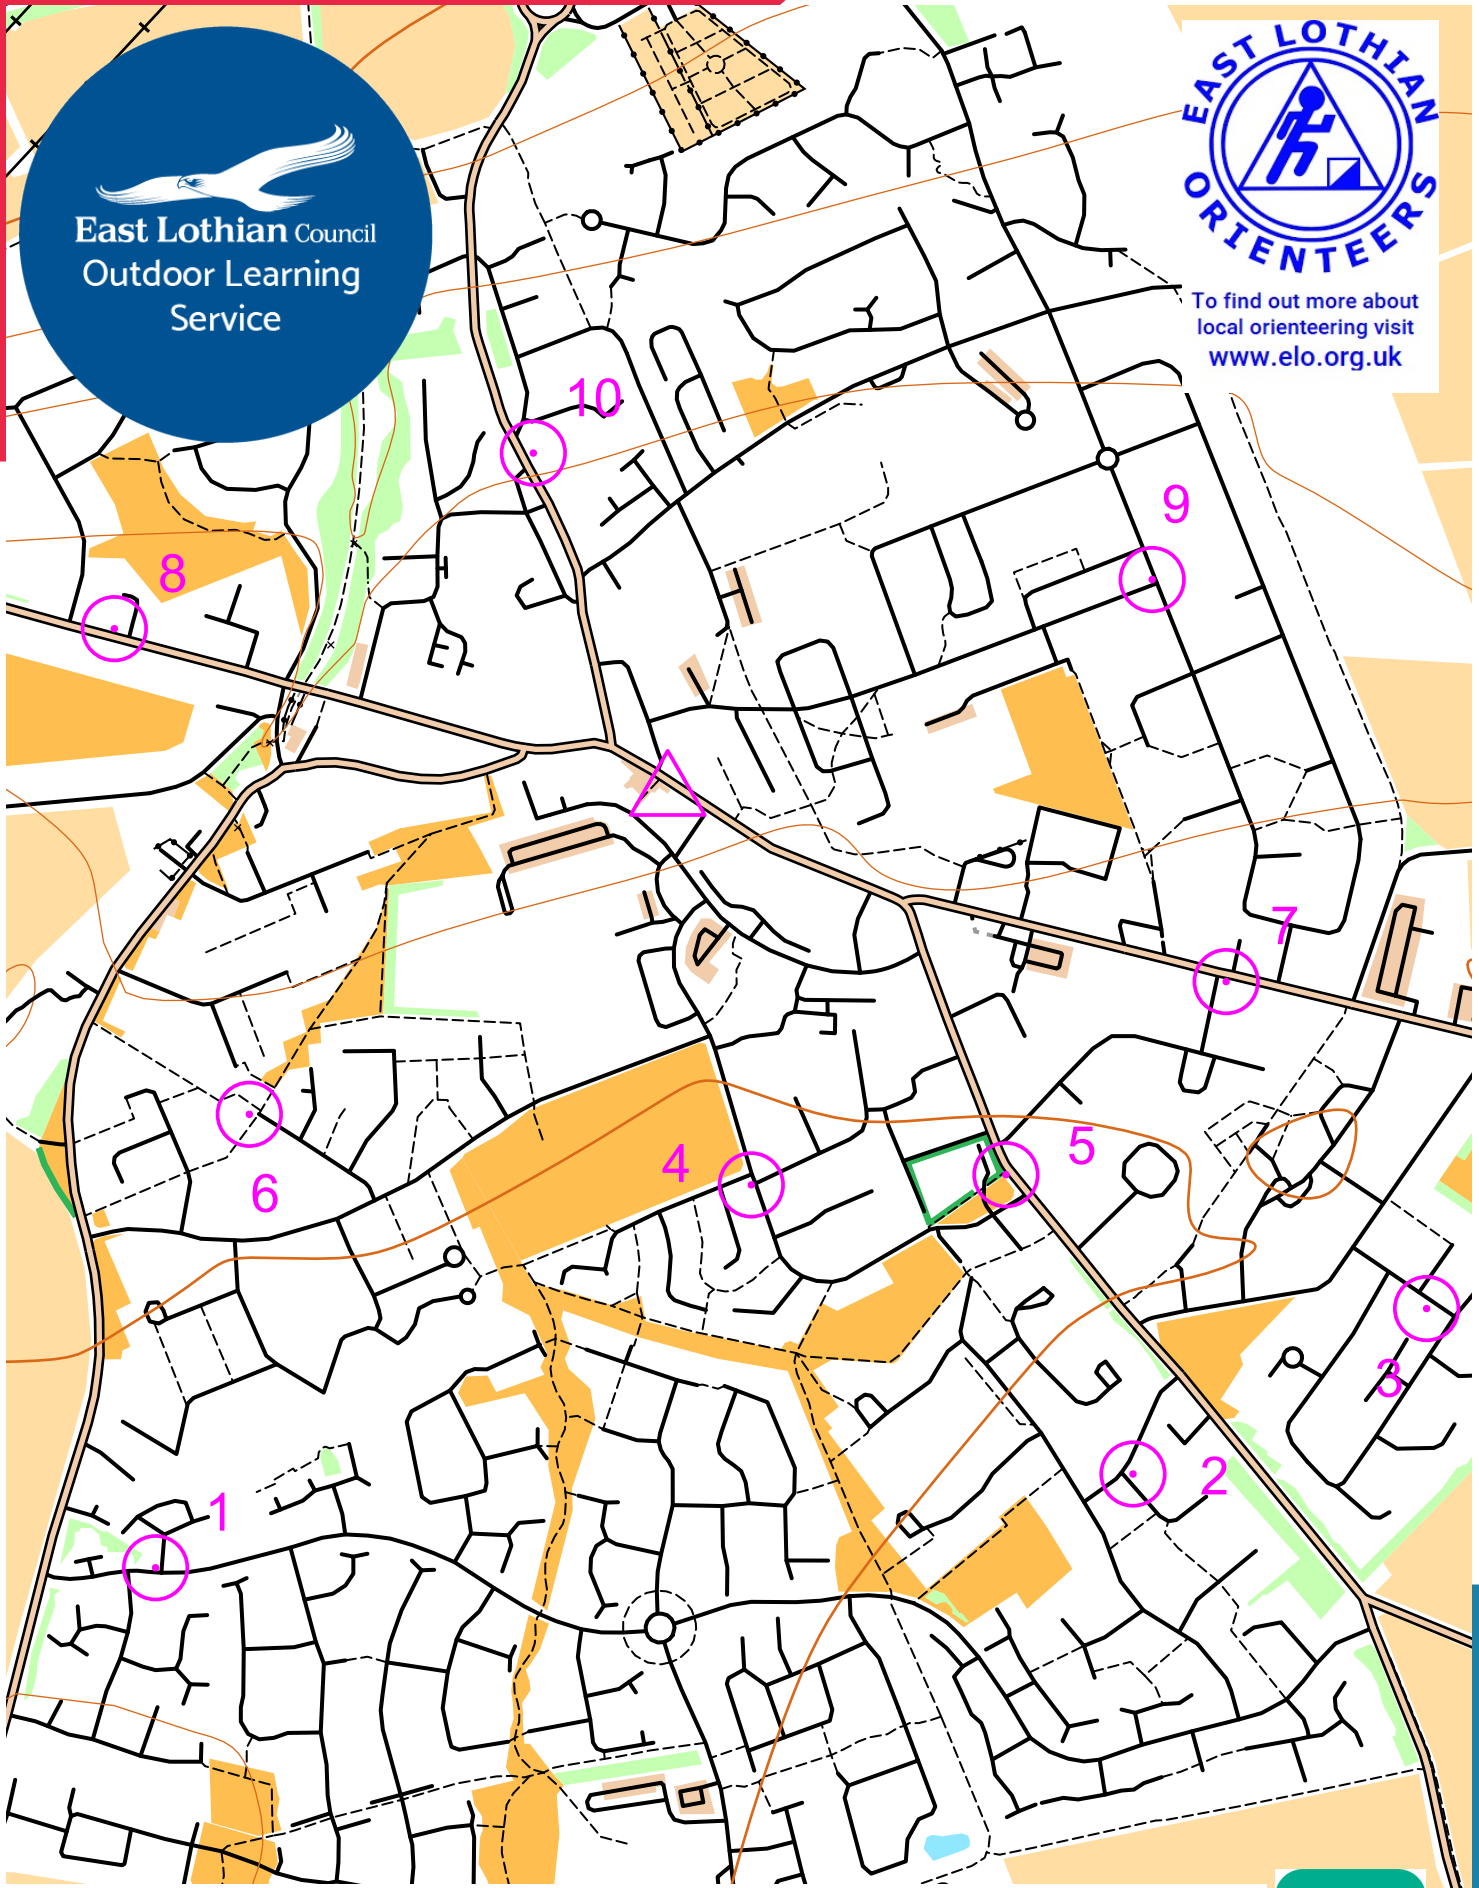

TRANENT POSTBOX MAPRUN

scale 1:7500, contours 10m
200m

To find out more about local orienteering visit www.elo.org.uk

This activity is not part of an event and you take part at your own risk. Please be aware of all traffic and cross any roads with care.

Map data (c) OpenStreetMap, available under the Open Database Licence. Contains OS data (c) Crown copyright & database right OS 2013-2017. OOM created by Oliver O'Brien. Make your own: <http://oomap.co.uk/>