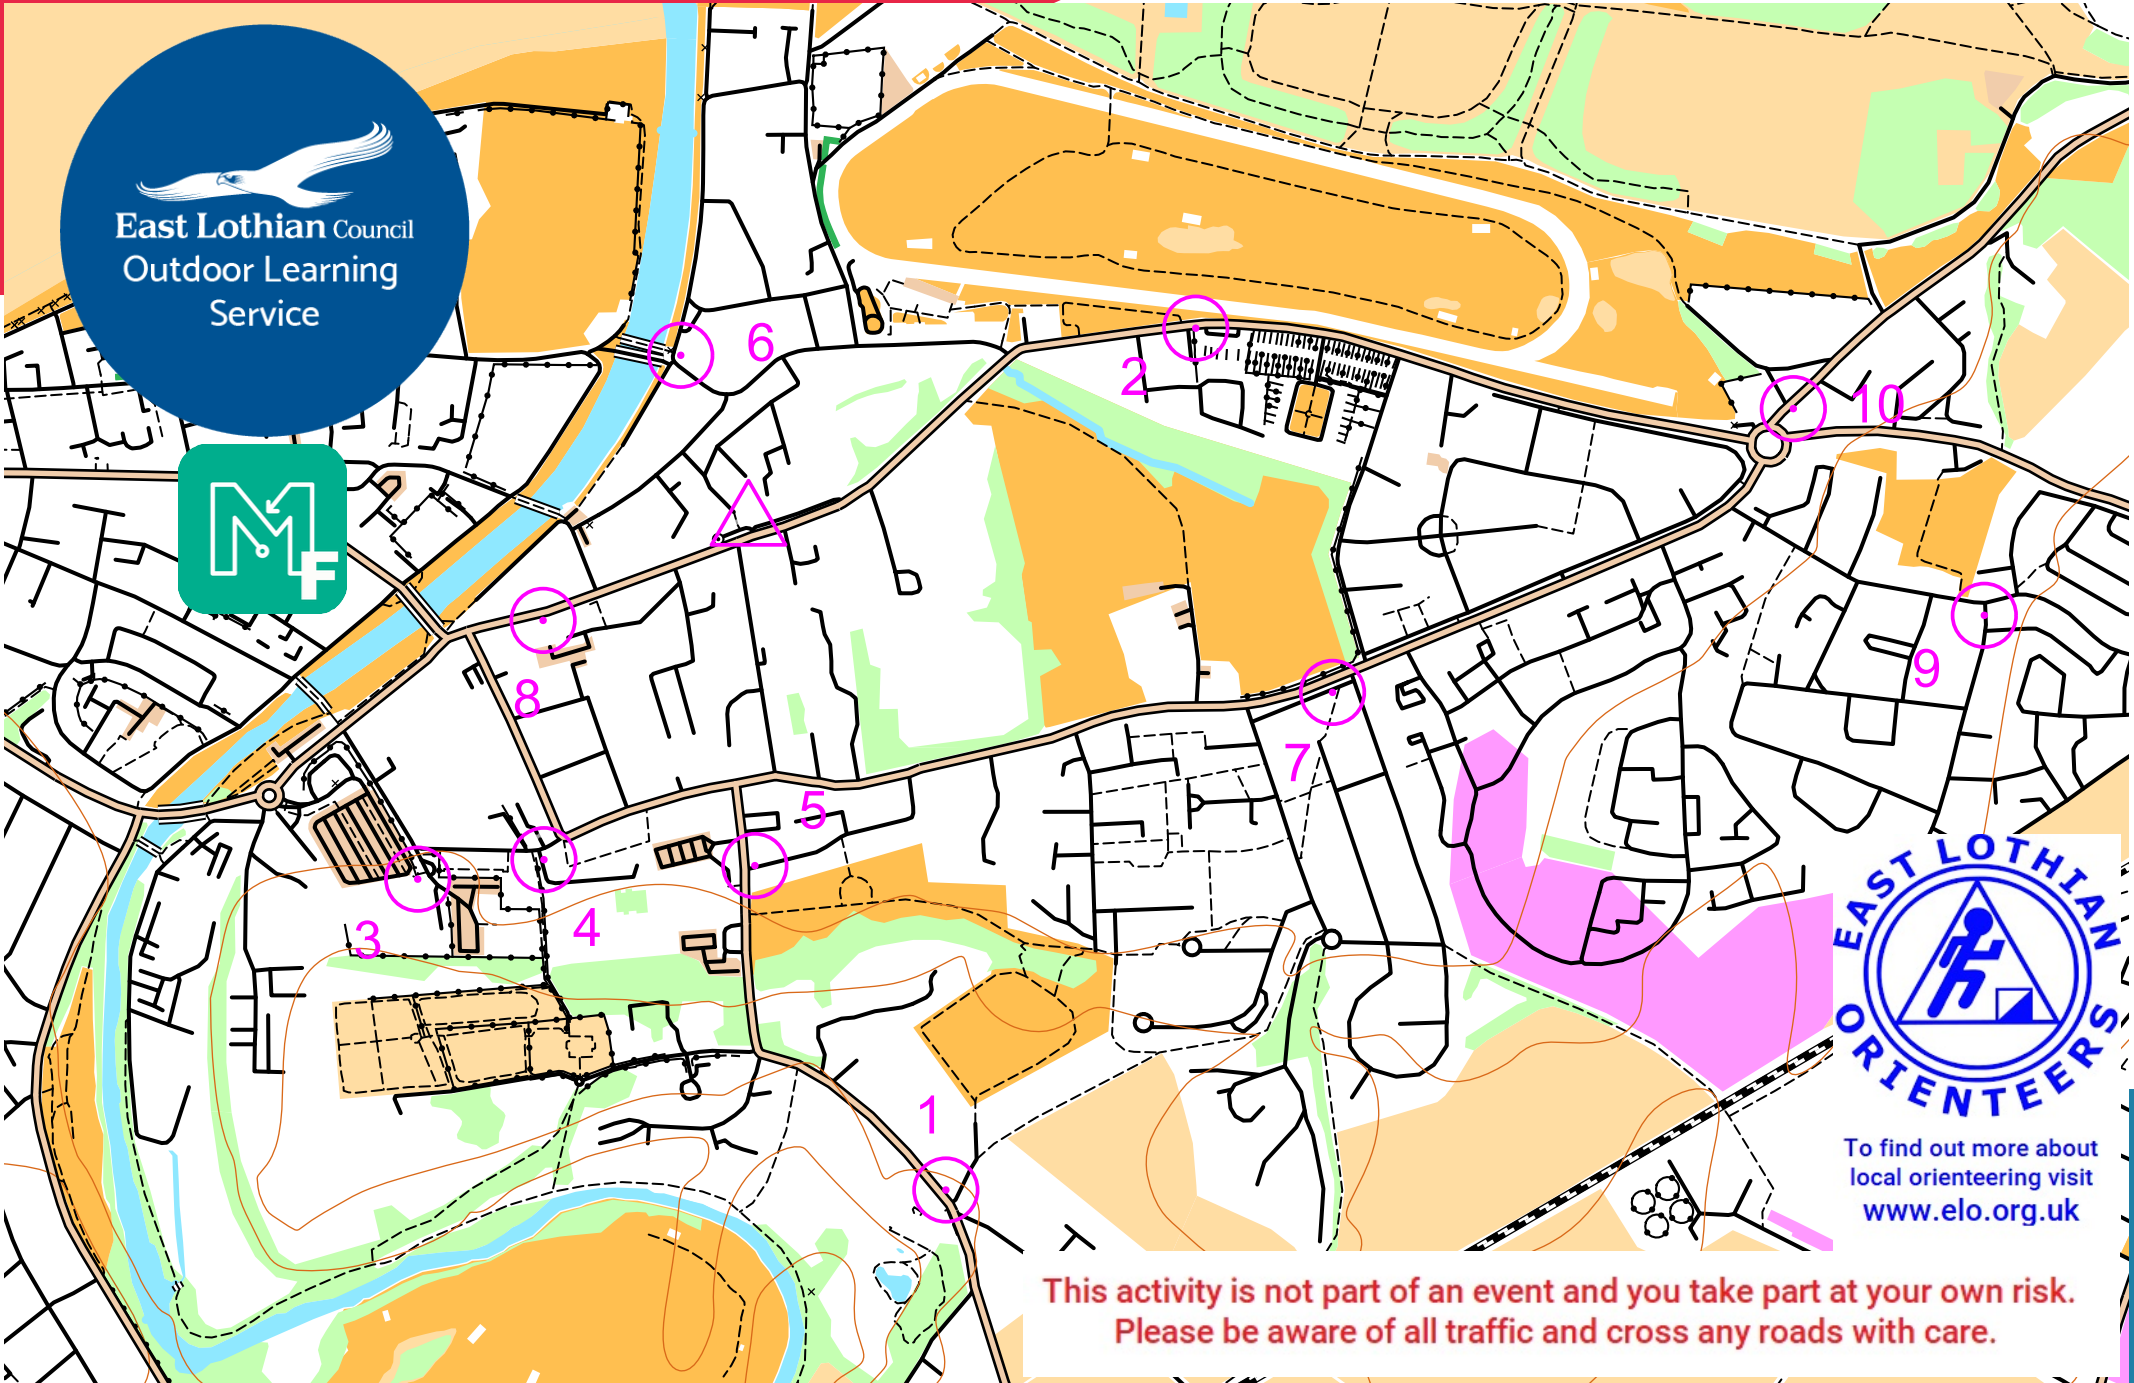

MUSSELBURGH EAST POSTBOX MAPRUN

scale 1:10000, contours 10m
500m

To find out more about local orienteering visit www.elo.org.uk

This activity is not part of an event and you take part at your own risk. Please be aware of all traffic and cross any roads with care.