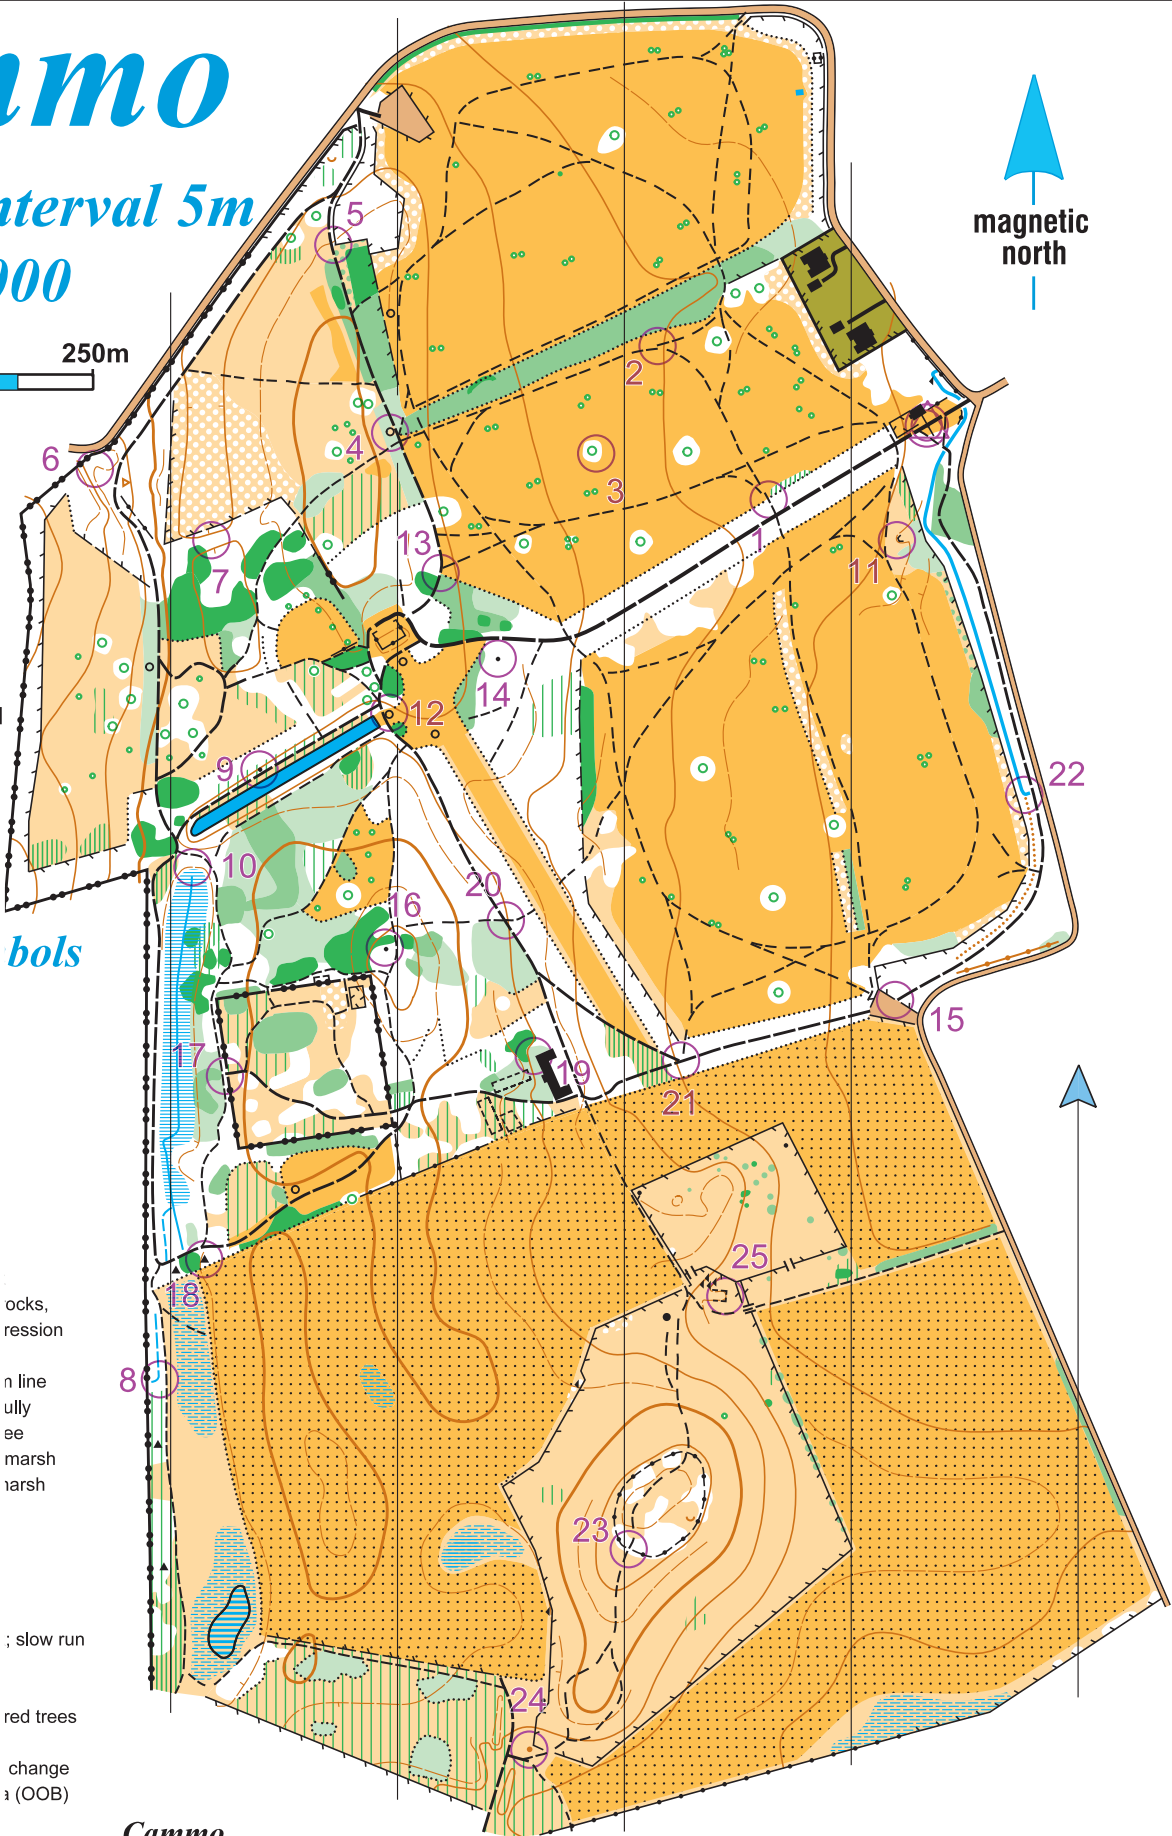

Cammo

Contour Interval 5m

Scale 1:5,000

EDINBURGH SOUTHERN ORIENTEERING CLUB

Cammo MapRun			
Scatter			
▽			
10 1	1	◇	Y
10 2	2	◇	Y
10 3	3	⊥	
10 4	4	X	
10 5	5	↗	└
10 6	6	∩	
10 7	7	⌒	○
10 8	8	⌒	<
10 9	9	▲	
10 10	10	⌒	T
10 11	11	⌒	0.5m
10 12	12	X	
10 13	13	⌒	Y
10 14	14	▲	
10 15	15	⌒	└
10 16	16	▲	
10 17	17	⌒	
10 18	18	▲	
10 19	19	■	└
10 20	20	⌒	X
10 21	21	←	Y
10 22	22	⌒	└
10 23	23	⌒	X
10 24	24	●	
10 25	25	□	○

bols

ocks, resion
n line
ully
ee
marsh
marsh
; slow run
red trees
change
a (OOB)

Cammo

MapRun Scatter Course
Complete at least 10 controls - score is time taken
All controls are located at Permanent Control Posts