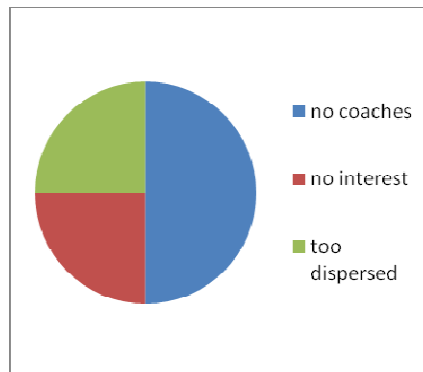

Summary of Club Survey Returns

Thanks to all clubs that returned the survey; this allowed us to obtain useful information for development purposes, which isn't otherwise available. 14 clubs returned the survey; those that didn't all fall into the "very small club" category.

FORMAL COACHING

If little/none, why?

TRAINING SESSIONS

Both "no" responses gave "membership too dispersed" as the reason.

CLUB SCHOOL LINKS

OTHER LOCAL COMMUNITY ACTIVITIES

Roger Scrutton, SOA Development Director
30 November 2010