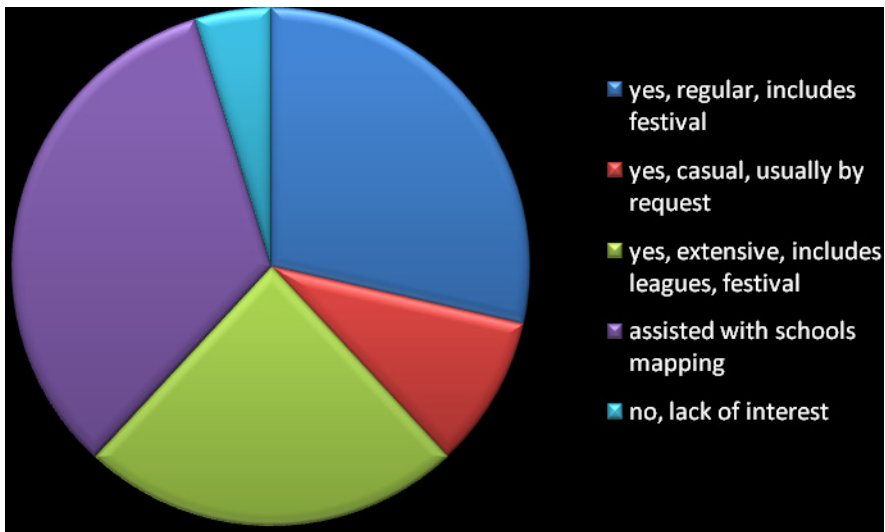

Summary of Club Survey Returns

Thanks to all clubs that returned the survey; this allowed us to obtain useful information for development purposes, which isn't otherwise available. 14 clubs returned the survey; those that didn't all fall into the "very small club" category.

FORMAL COACHING

If little/none, why?

TRAINING SESSIONS

Both "no" responses gave "membership too dispersed" as the reason.

CLUB SCHOOL LINKS

OTHER LOCAL COMMUNITY ACTIVITIES

Roger Scrutton, SOA Development Director
30 November 2010