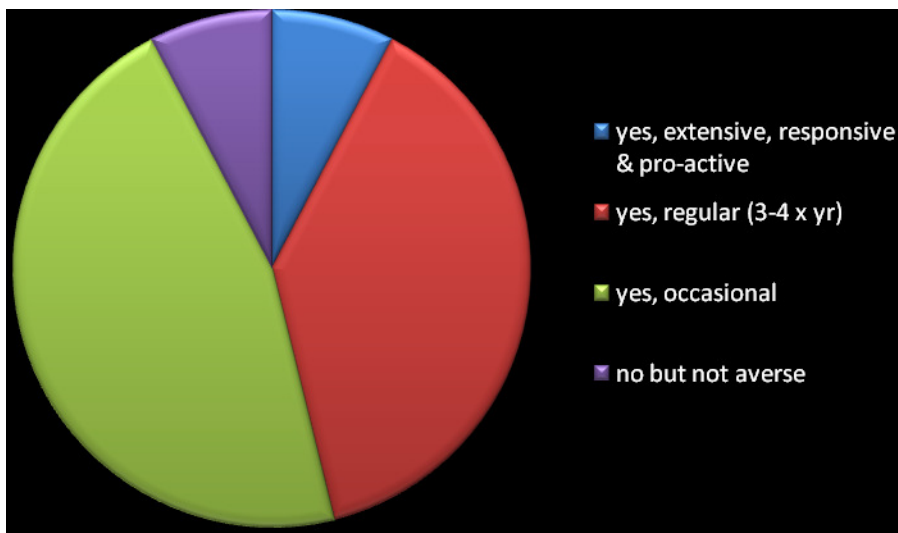

Summary of Club Survey Returns

Thanks to all clubs that returned the survey; this allowed us to obtain useful information for development purposes, which isn't otherwise available. 14 clubs returned the survey; those that didn't all fall into the "very small club" category.

FORMAL COACHING

If little/none, why?

TRAINING SESSIONS

Both "no" responses gave "membership too dispersed" as the reason.

CLUB SCHOOL LINKS

OTHER LOCAL COMMUNITY ACTIVITIES

Roger Scrutton, SOA Development Director
30 November 2010