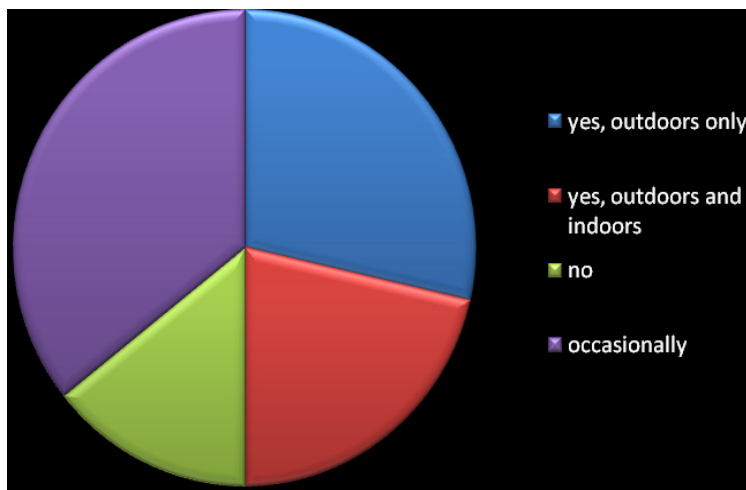

Summary of Club Survey Returns

Thanks to all clubs that returned the survey; this allowed us to obtain useful information for development purposes, which isn't otherwise available. 14 clubs returned the survey; those that didn't all fall into the "very small club" category.

FORMAL COACHING

If little/none, why?

TRAINING SESSIONS

Both "no" responses gave "membership too dispersed" as the reason.

CLUB SCHOOL LINKS

OTHER LOCAL COMMUNITY ACTIVITIES

Roger Scrutton, SOA Development Director
30 November 2010