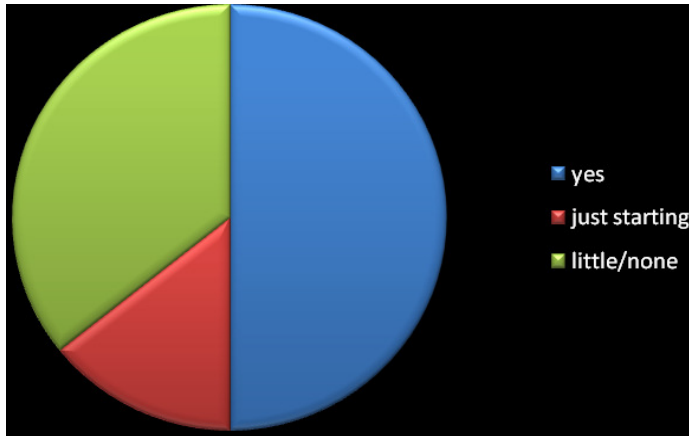

Summary of Club Survey Returns

Thanks to all clubs that returned the survey; this allowed us to obtain useful information for development purposes, which isn't otherwise available. 14 clubs returned the survey; those that didn't all fall into the "very small club" category.

FORMAL COACHING

If little/none, why?

TRAINING SESSIONS

Both "no" responses gave "membership too dispersed" as the reason.

CLUB SCHOOL LINKS

OTHER LOCAL COMMUNITY ACTIVITIES

Roger Scrutton, SOA Development Director
30 November 2010