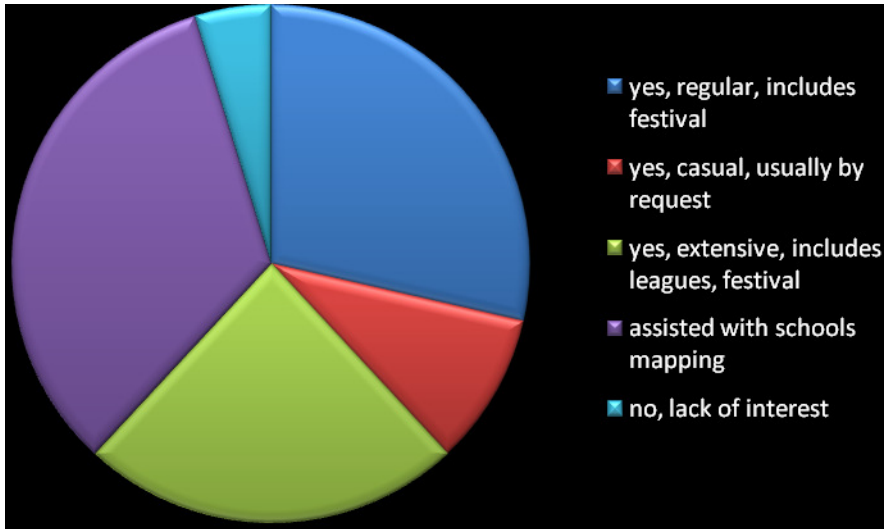

Summary of Club Survey Returns

Thanks to all clubs that returned the survey; this allowed us to obtain useful information for development purposes, which isn't otherwise available. 14 clubs returned the survey; those that didn't all fall into the "very small club" category.

FORMAL COACHING

If little/none, why?

TRAINING SESSIONS

Both "no" responses gave "membership too dispersed" as the reason.

CLUB SCHOOL LINKS

OTHER LOCAL COMMUNITY ACTIVITIES

Roger Scrutton, SOA Development Director
30 November 2010